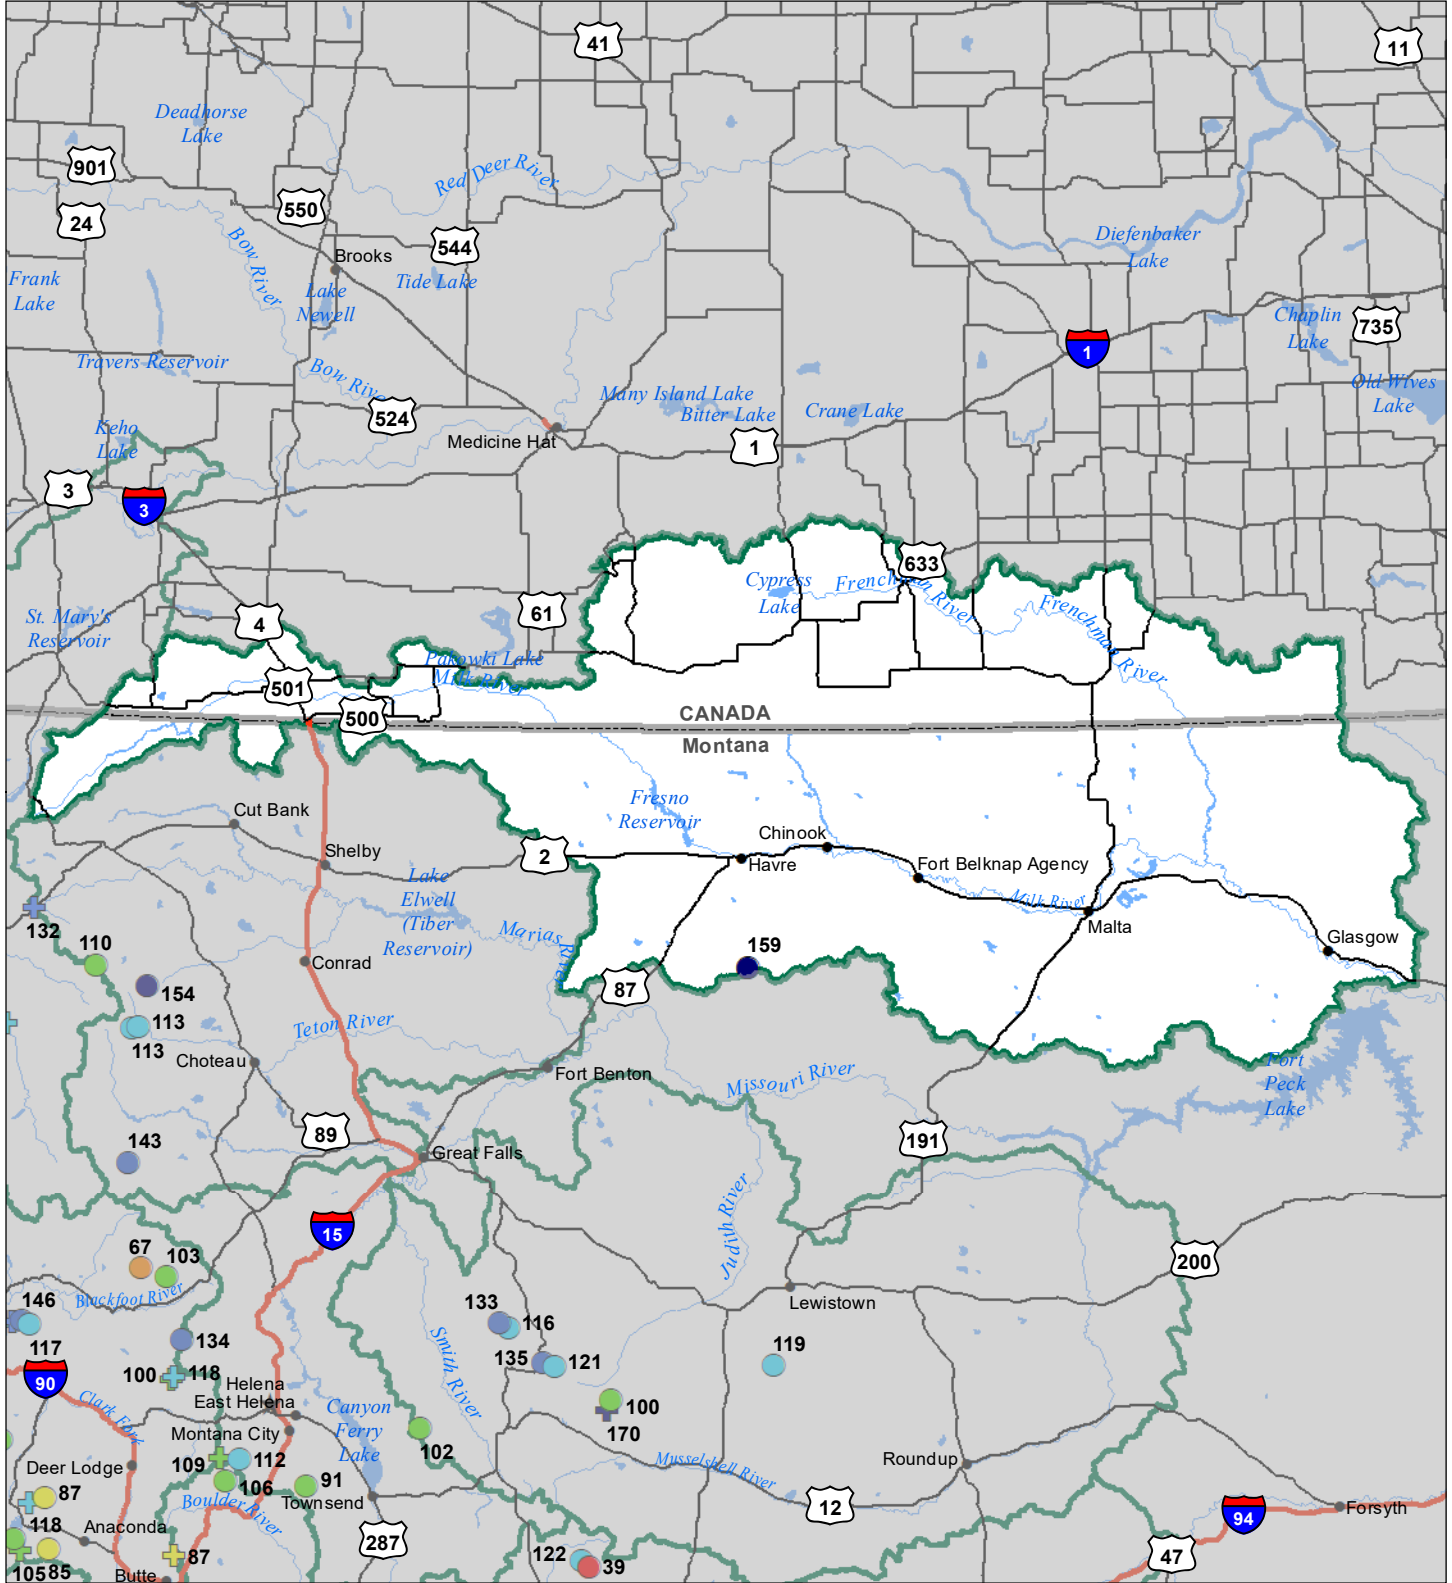

Milk River Basin Snow Water Equivalent Percentage of Normal January 1, 2023

Snow Water Equivalent Percent of Normal

SNOTEL

- > 150%
- 131 - 150%
- 111 - 130%
- 91 - 110%
- 71 - 90%
- 51 - 70%
- 1 - 50%
- * 0%

Snowcourse

- ⊕ > 150%
- ⊕ 131 - 150%
- ⊕ 111 - 130%
- ⊕ 91 - 110%
- ⊕ 71 - 90%
- ⊕ 51 - 70%
- ⊕ 1 - 50%
- * 0%