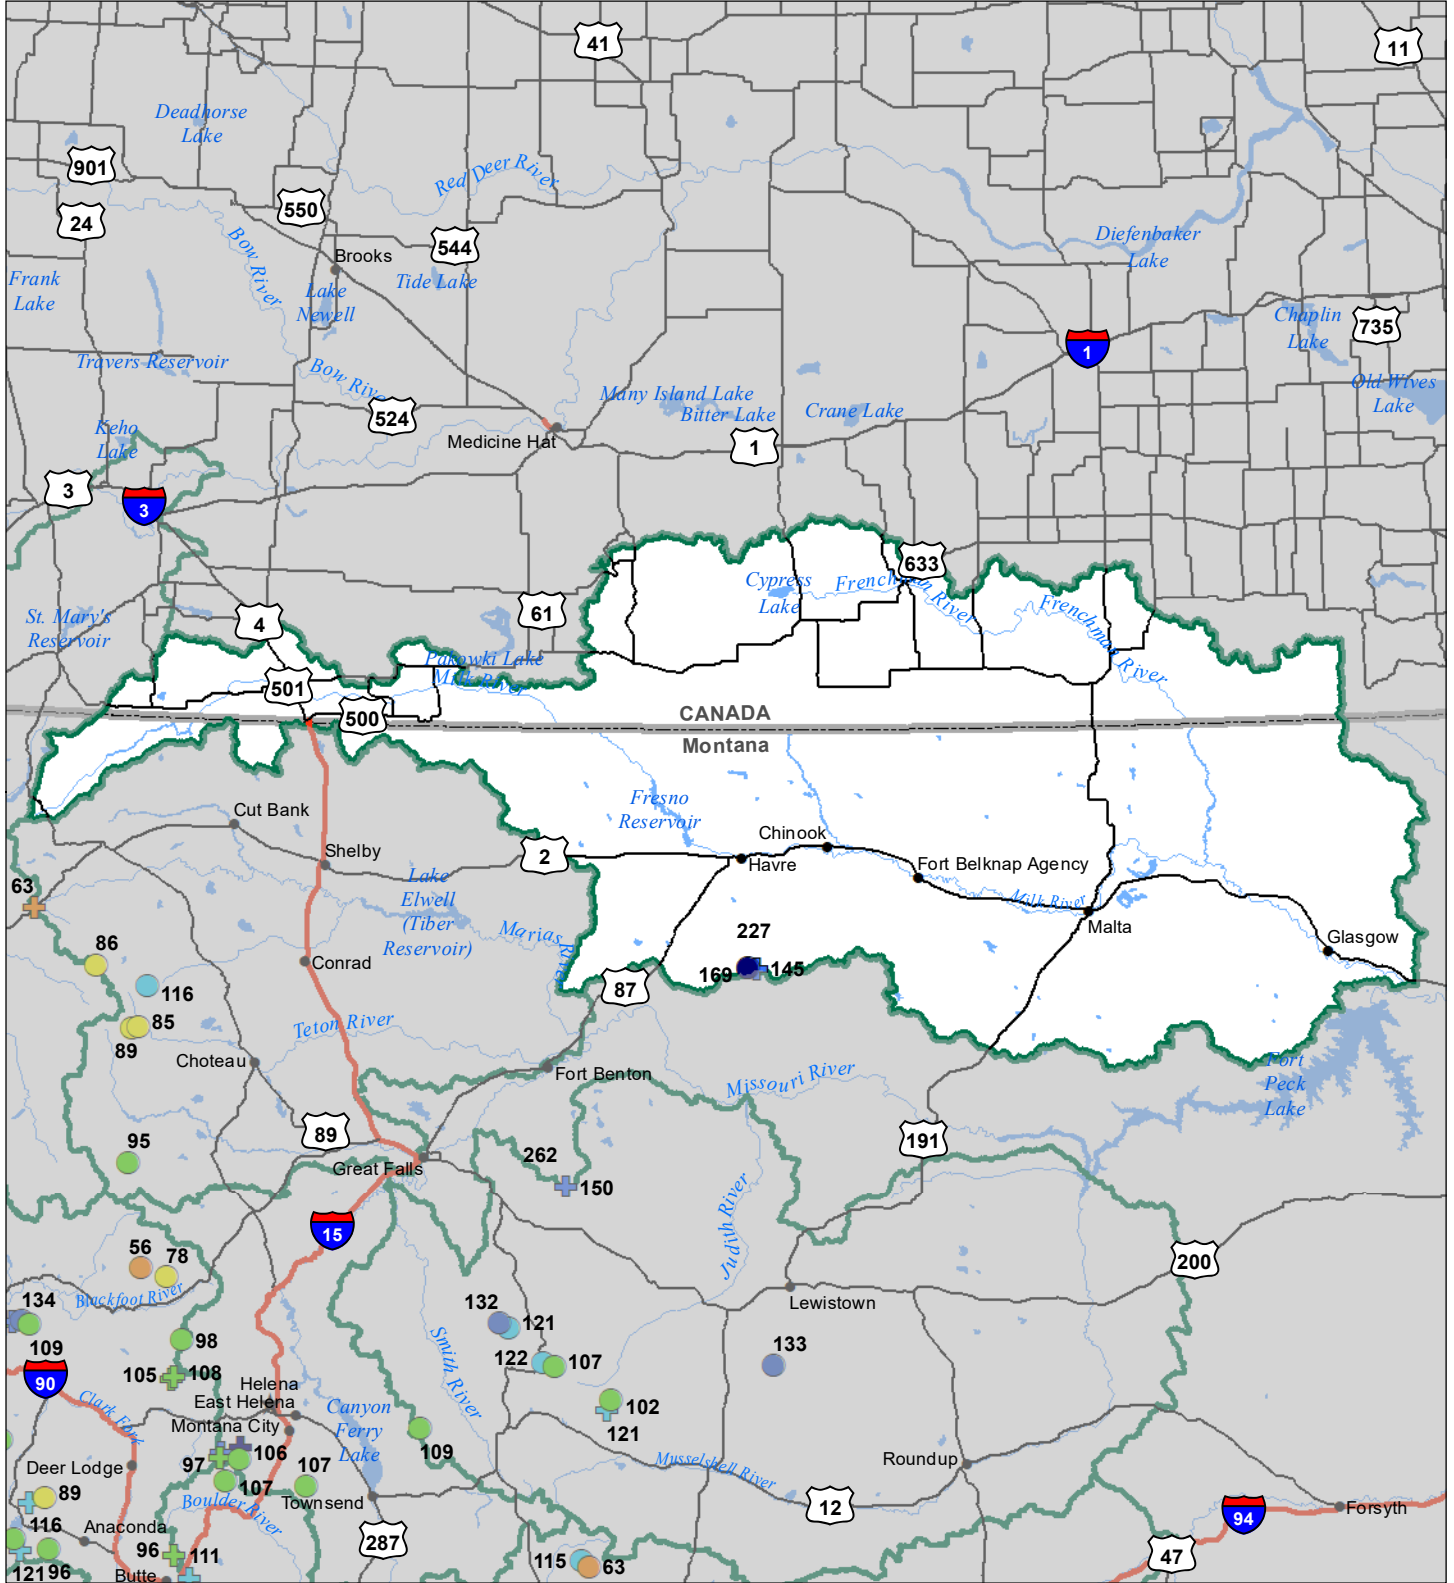

Milk River Basin Snow Water Equivalent Percentage of Normal February 1, 2023

Snow Water Equivalent Percent of Normal

SNOTEL

- > 150%
- 131 - 150%
- 111 - 130%
- 91 - 110%
- 71 - 90%
- 51 - 70%
- 1 - 50%
- * 0%

Snowcourse

- ⊕ > 150%
- ⊕ 131 - 150%
- ⊕ 111 - 130%
- ⊕ 91 - 110%
- ⊕ 71 - 90%
- ⊕ 51 - 70%
- ⊕ 1 - 50%
- * 0%