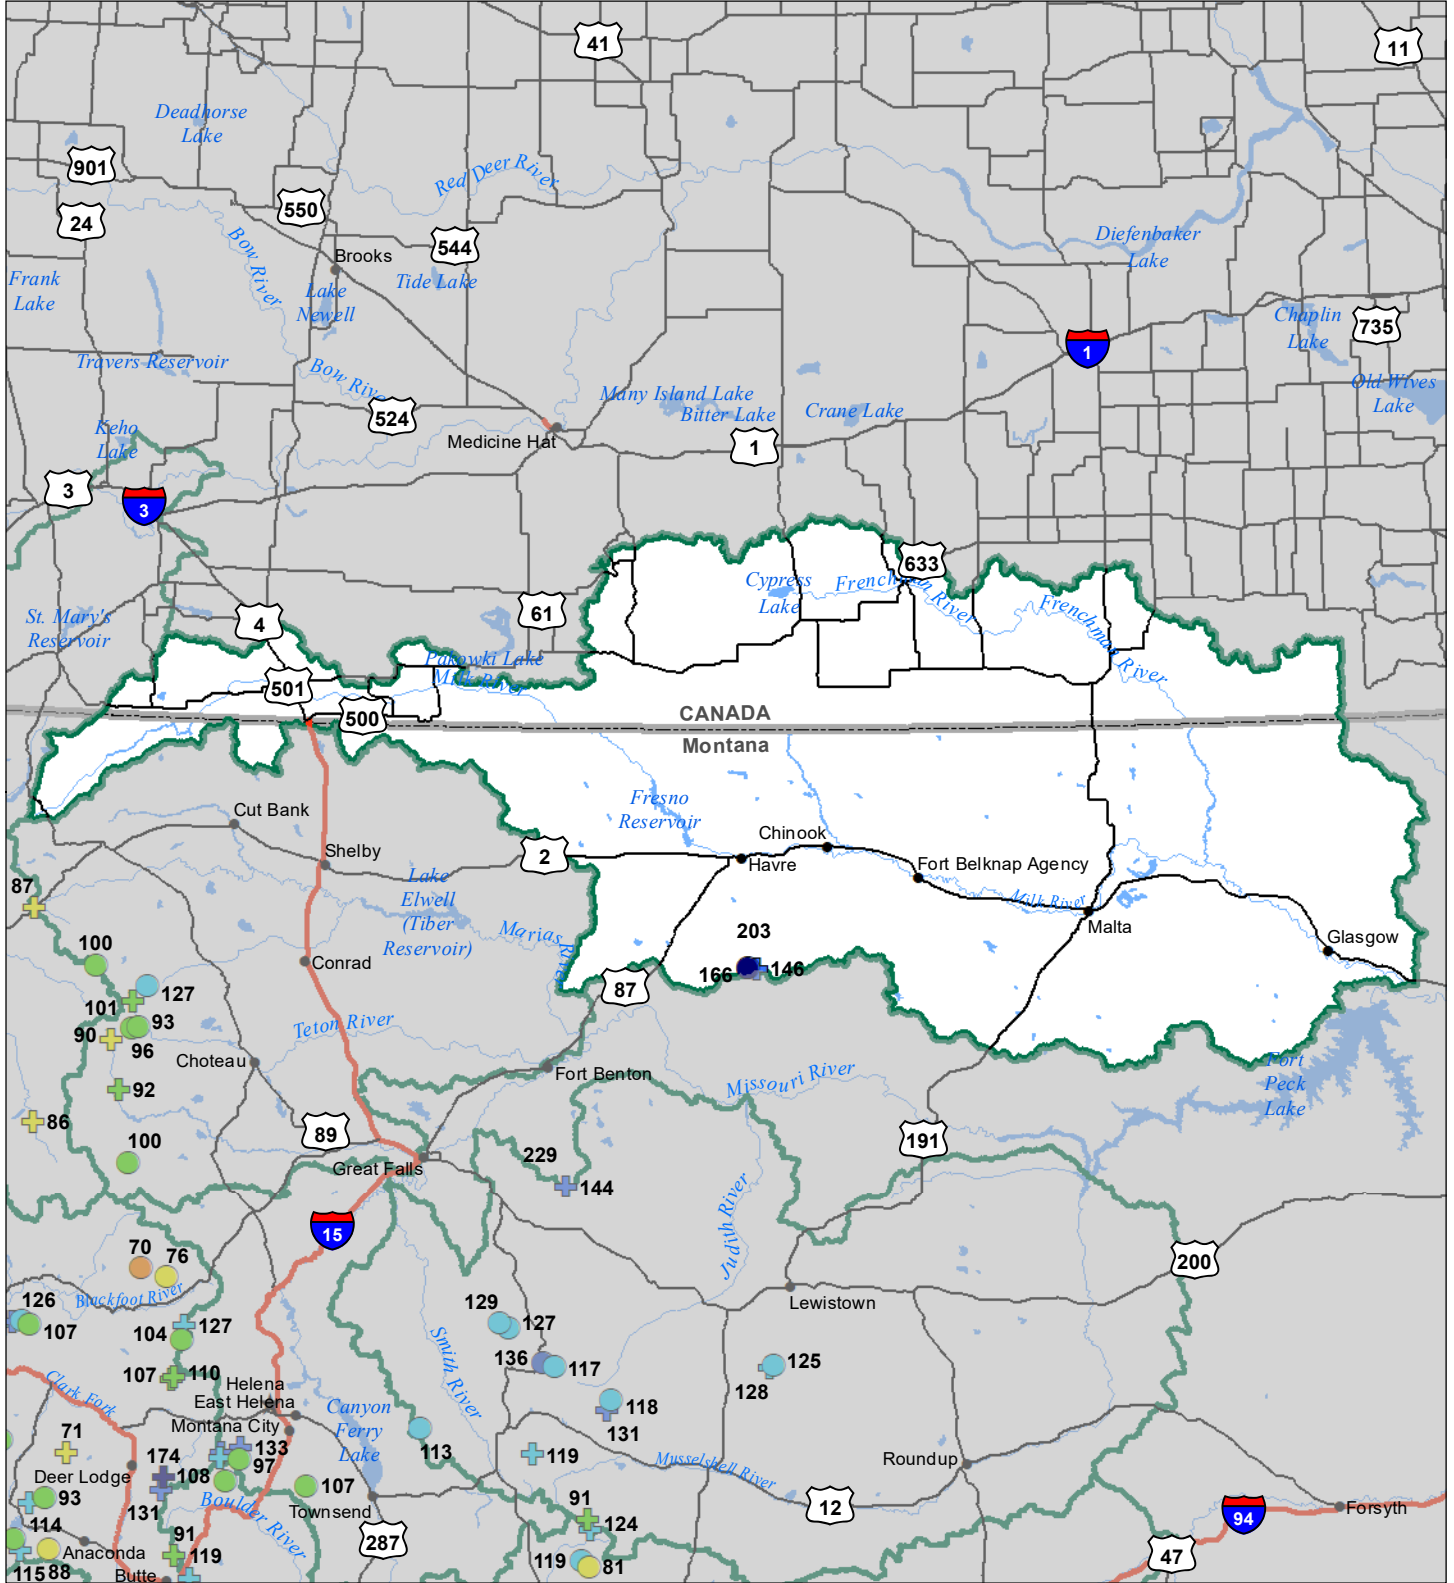

Milk River Basin Snow Water Equivalent Percentage of Normal March 1, 2023

Snow Water Equivalent Percent of Normal

SNOTEL

- > 150%
- 131 - 150%
- 111 - 130%
- 91 - 110%
- 71 - 90%
- 51 - 70%
- 1 - 50%
- 0%

Snowcourse

- ⊕ > 150%
- ⊕ 131 - 150%
- ⊕ 111 - 130%
- ⊕ 91 - 110%
- ⊕ 71 - 90%
- ⊕ 51 - 70%
- ⊕ 1 - 50%
- ⊕ 0%