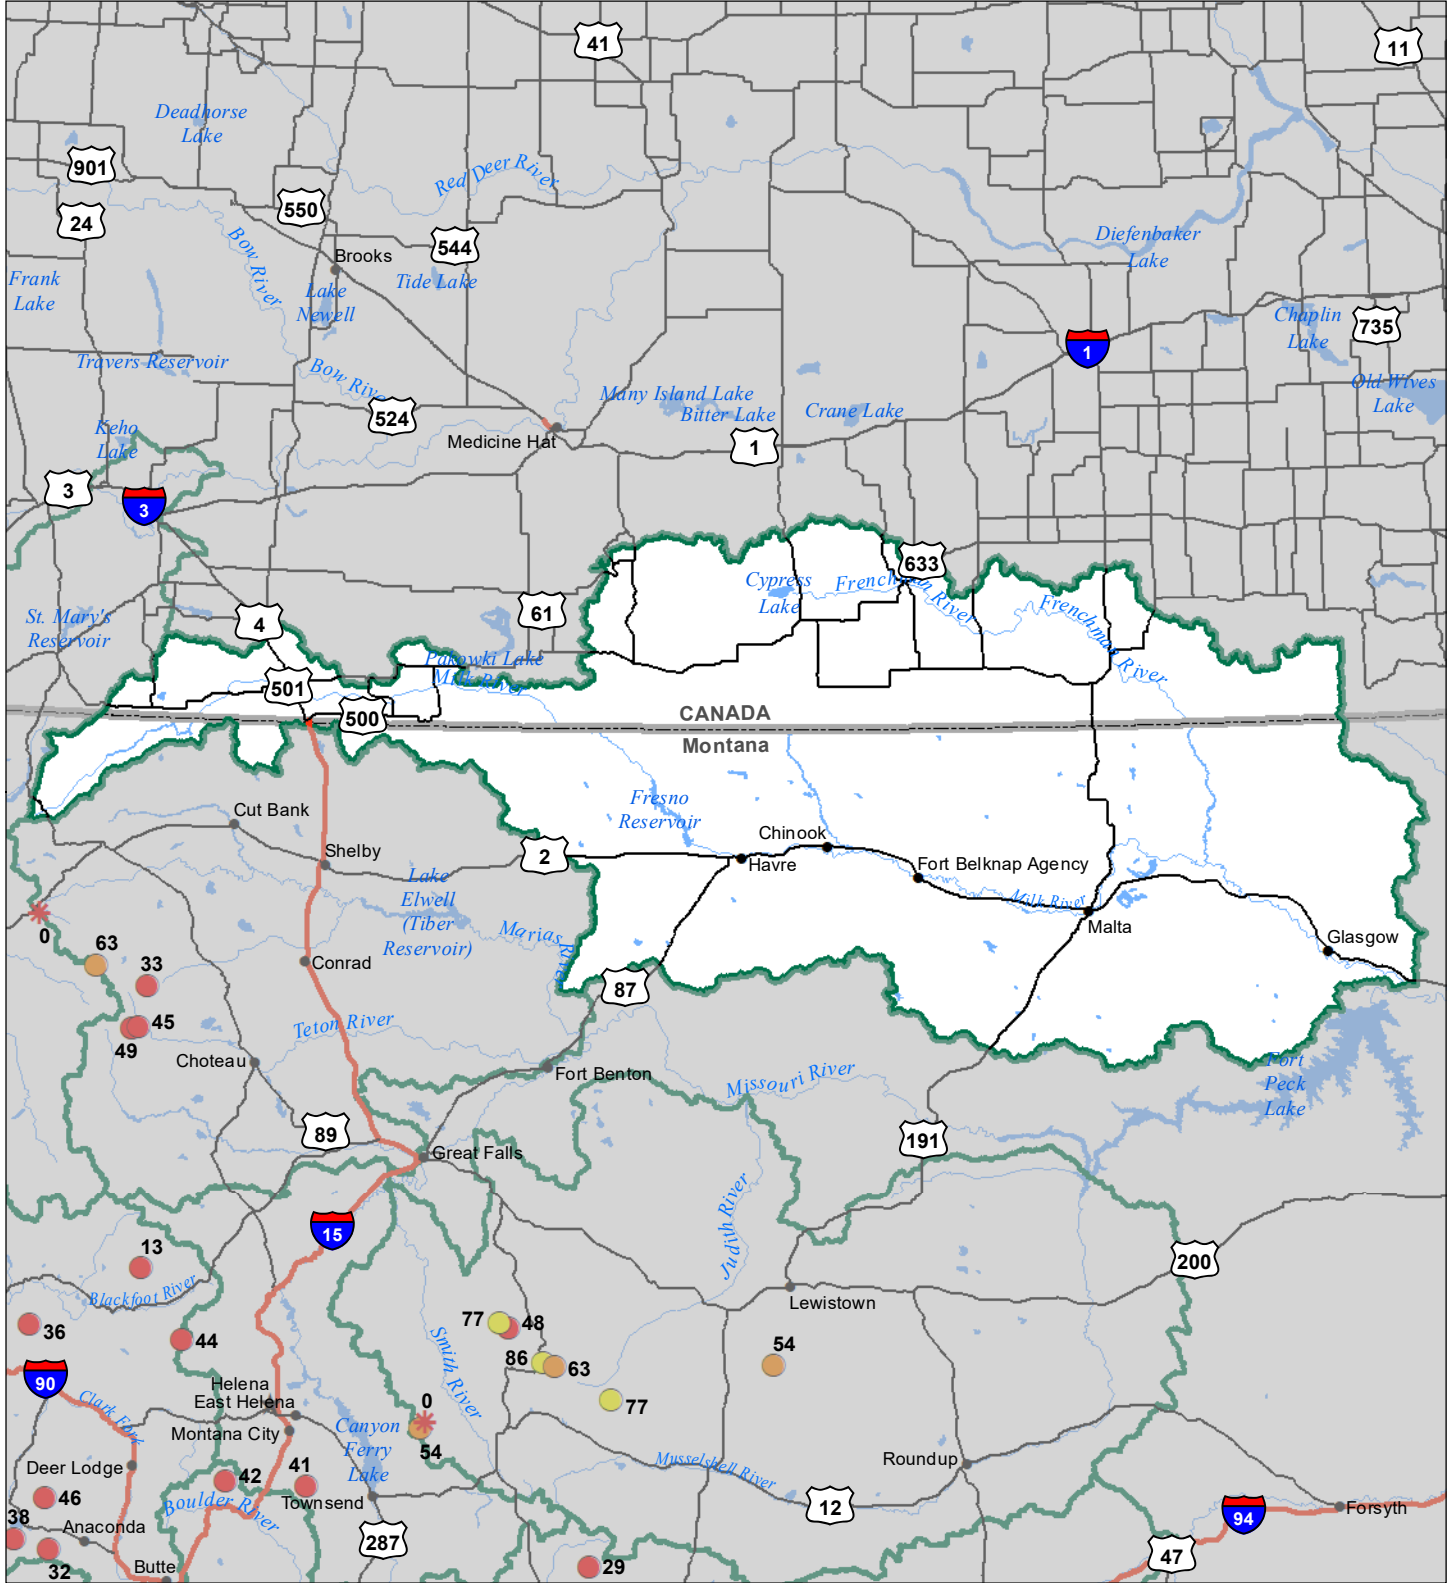

Milk River Basin Snow Water Equivalent Percentage of Normal December 1, 2023

Snow Water Equivalent Percent of Normal

SNOTEL

- > 150%
- 131 - 150%
- 111 - 130%
- 91 - 110%
- 71 - 90%
- 51 - 70%
- 1 - 50%
- * 0%

Snowcourse

- ⊕ > 150%
- ⊕ 131 - 150%
- ⊕ 111 - 130%
- ⊕ 91 - 110%
- ⊕ 71 - 90%
- ⊕ 51 - 70%
- ⊕ 1 - 50%
- * 0%