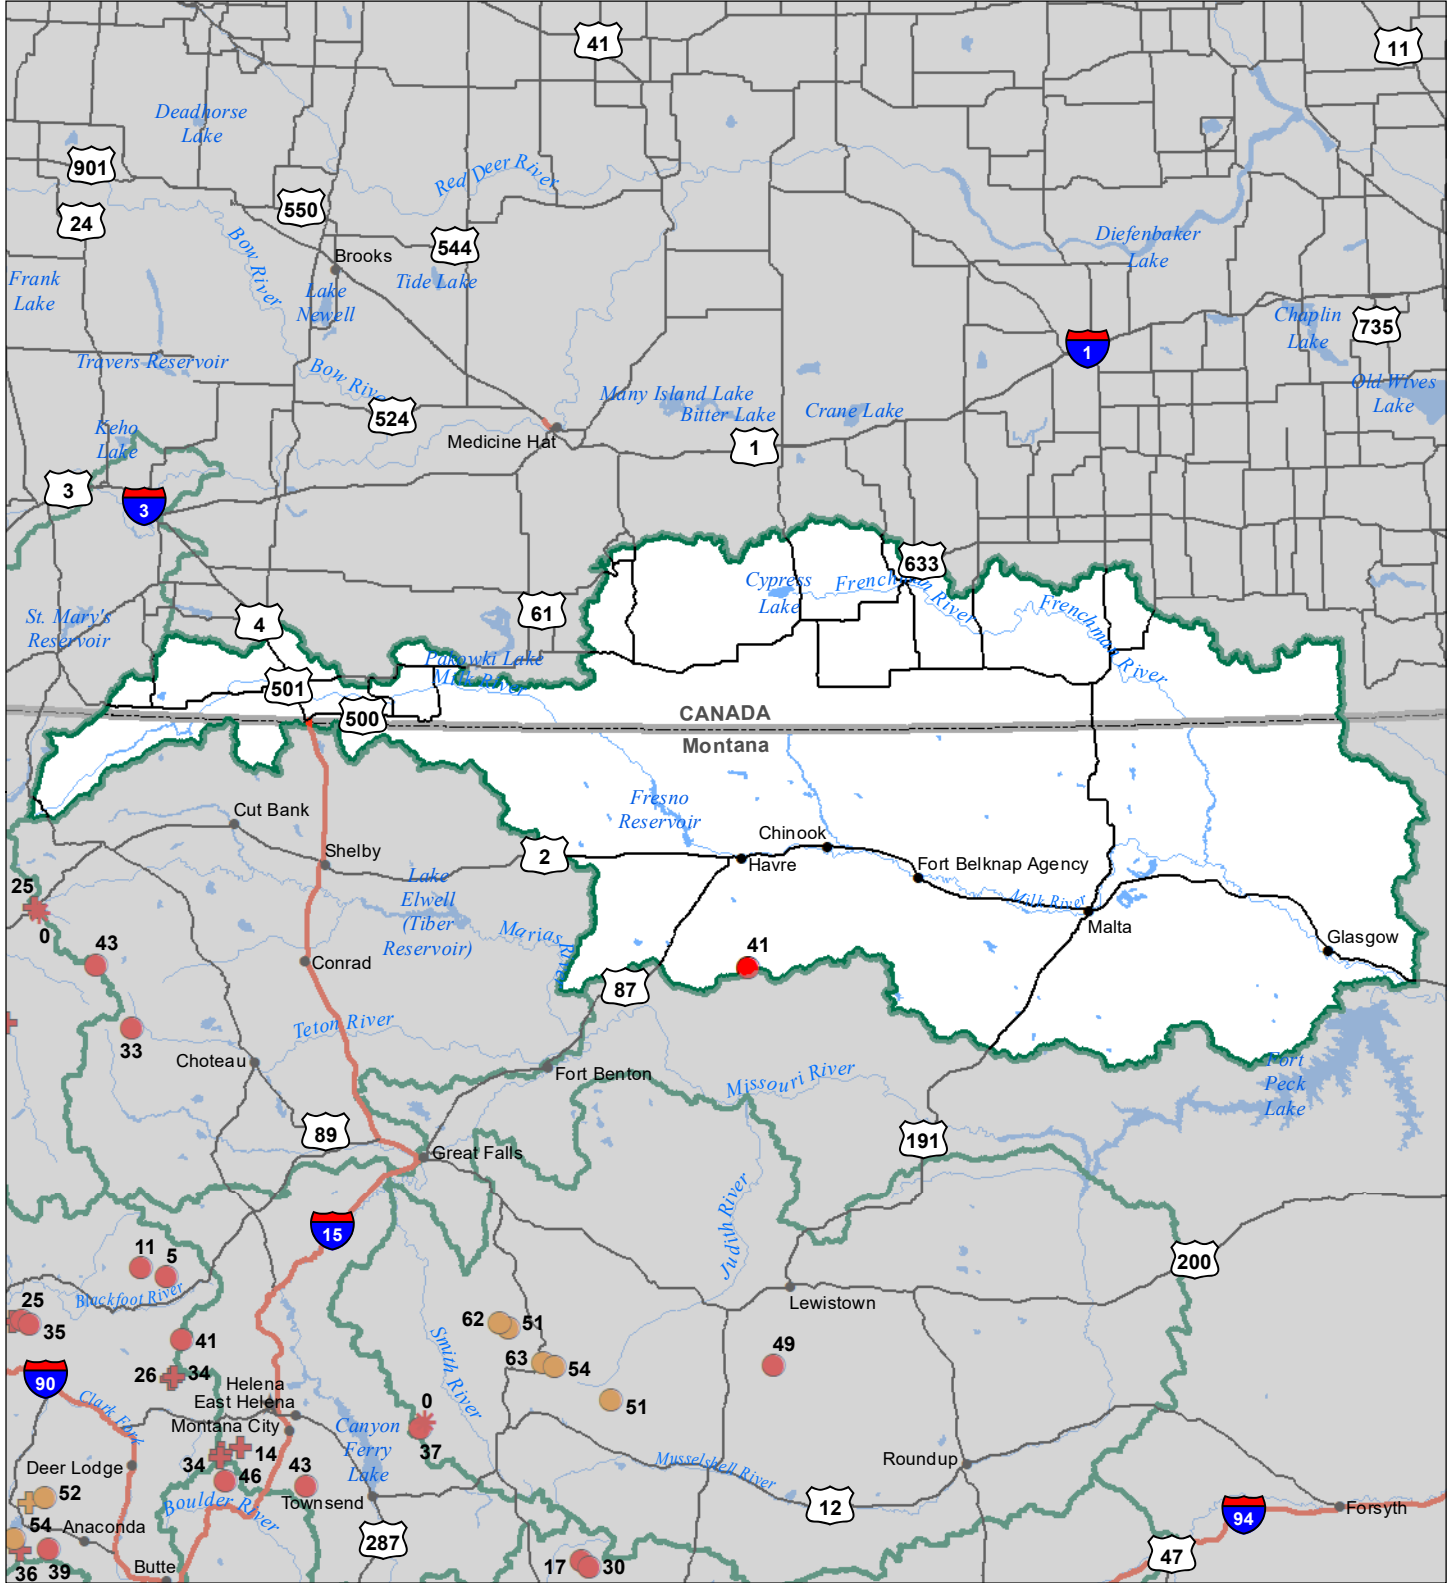

Milk River Basin Snow Water Equivalent Percentage of Normal January 1, 2024

Snow Water Equivalent Percent of Normal

SNOTEL

- > 150%
- 131 - 150%
- 111 - 130%
- 91 - 110%
- 71 - 90%
- 51 - 70%
- 1 - 50%
- * 0%

Snowcourse

- + > 150%
- + 131 - 150%
- + 111 - 130%
- + 91 - 110%
- + 71 - 90%
- + 51 - 70%
- + 1 - 50%
- * 0%