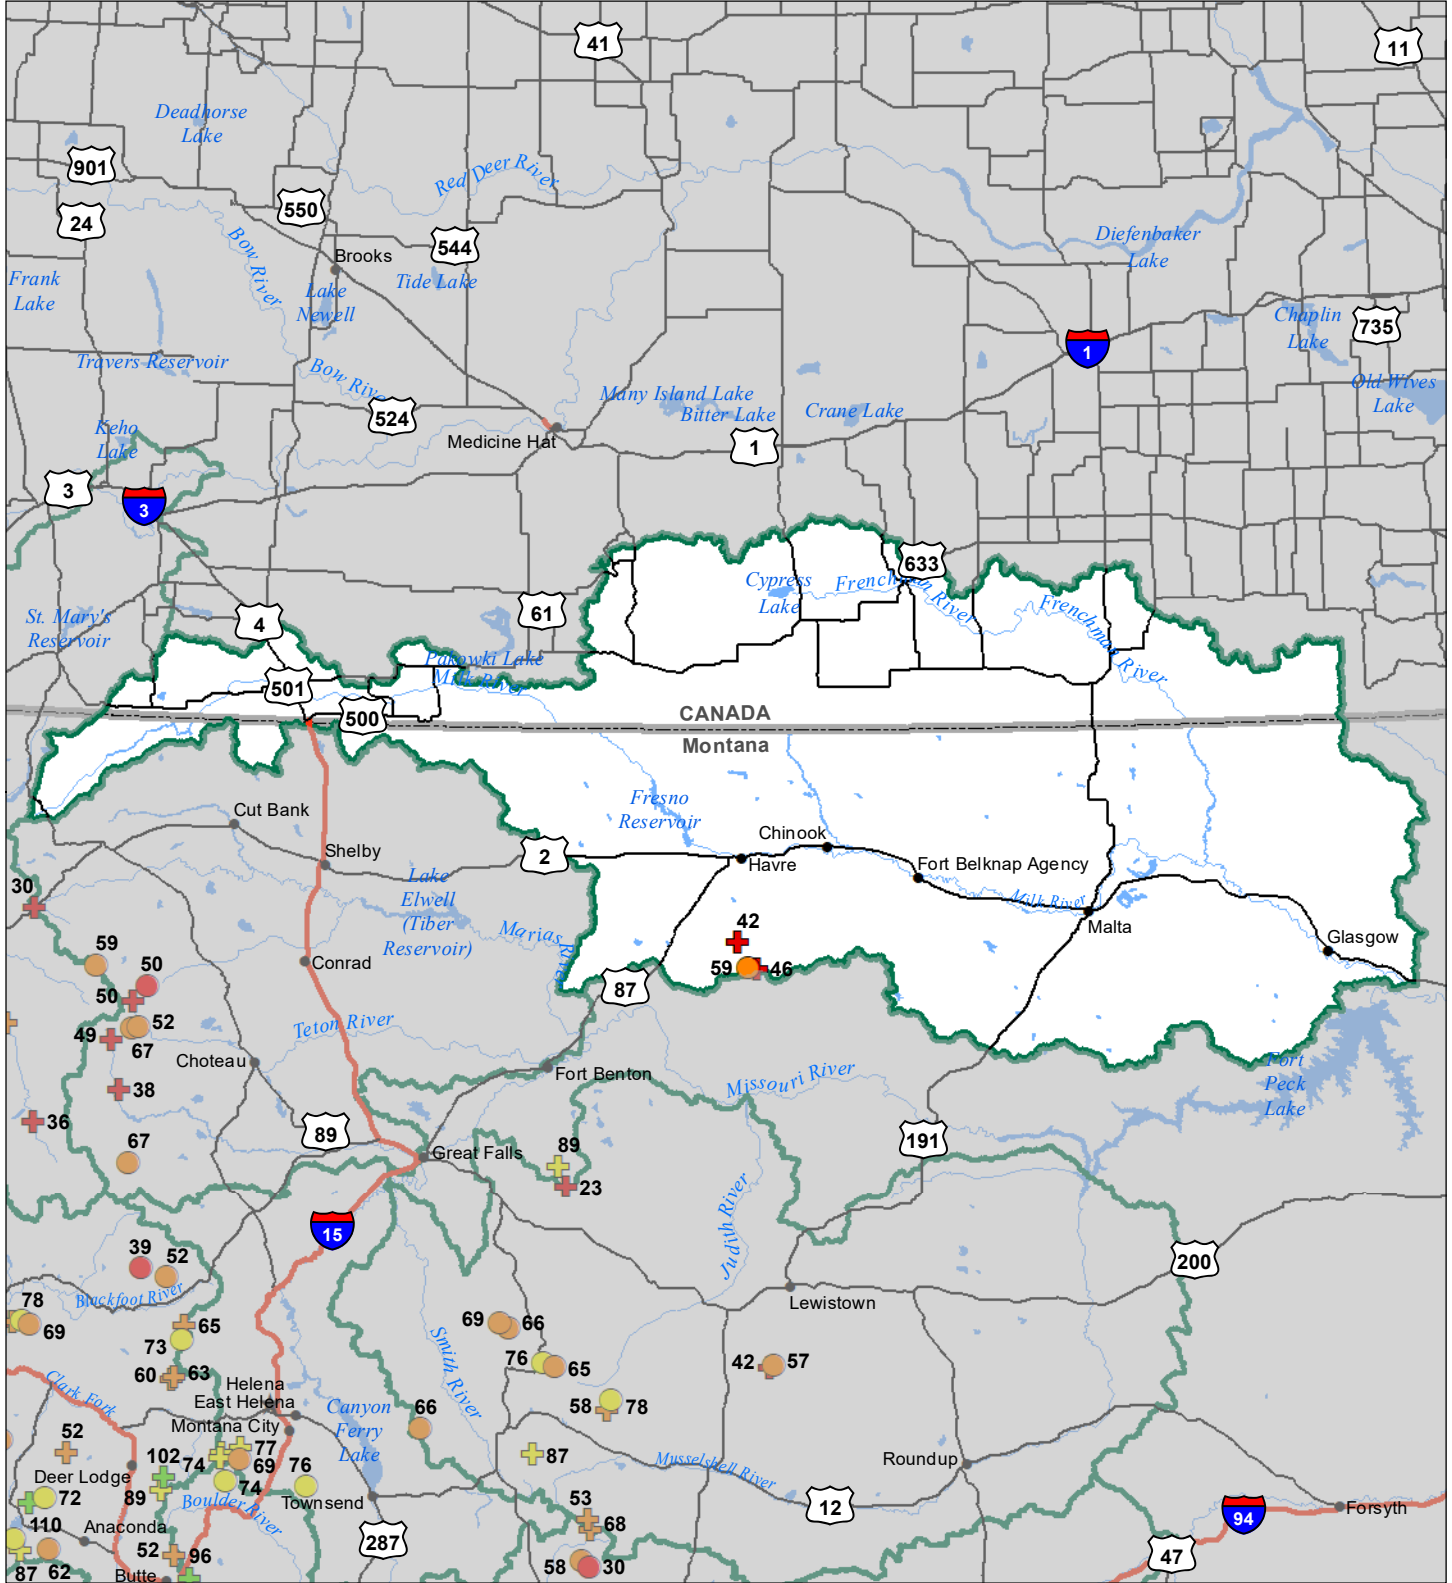

Milk River Basin Snow Water Equivalent Percentage of Normal March 1, 2024

Snow Water Equivalent Percent of Normal

SNOTEL

- > 150%
- 131 - 150%
- 111 - 130%
- 91 - 110%
- 71 - 90%
- 51 - 70%
- 1 - 50%
- * 0%

Snowcourse

- + > 150%
- + 131 - 150%
- + 111 - 130%
- + 91 - 110%
- + 71 - 90%
- + 51 - 70%
- + 1 - 50%
- * 0%