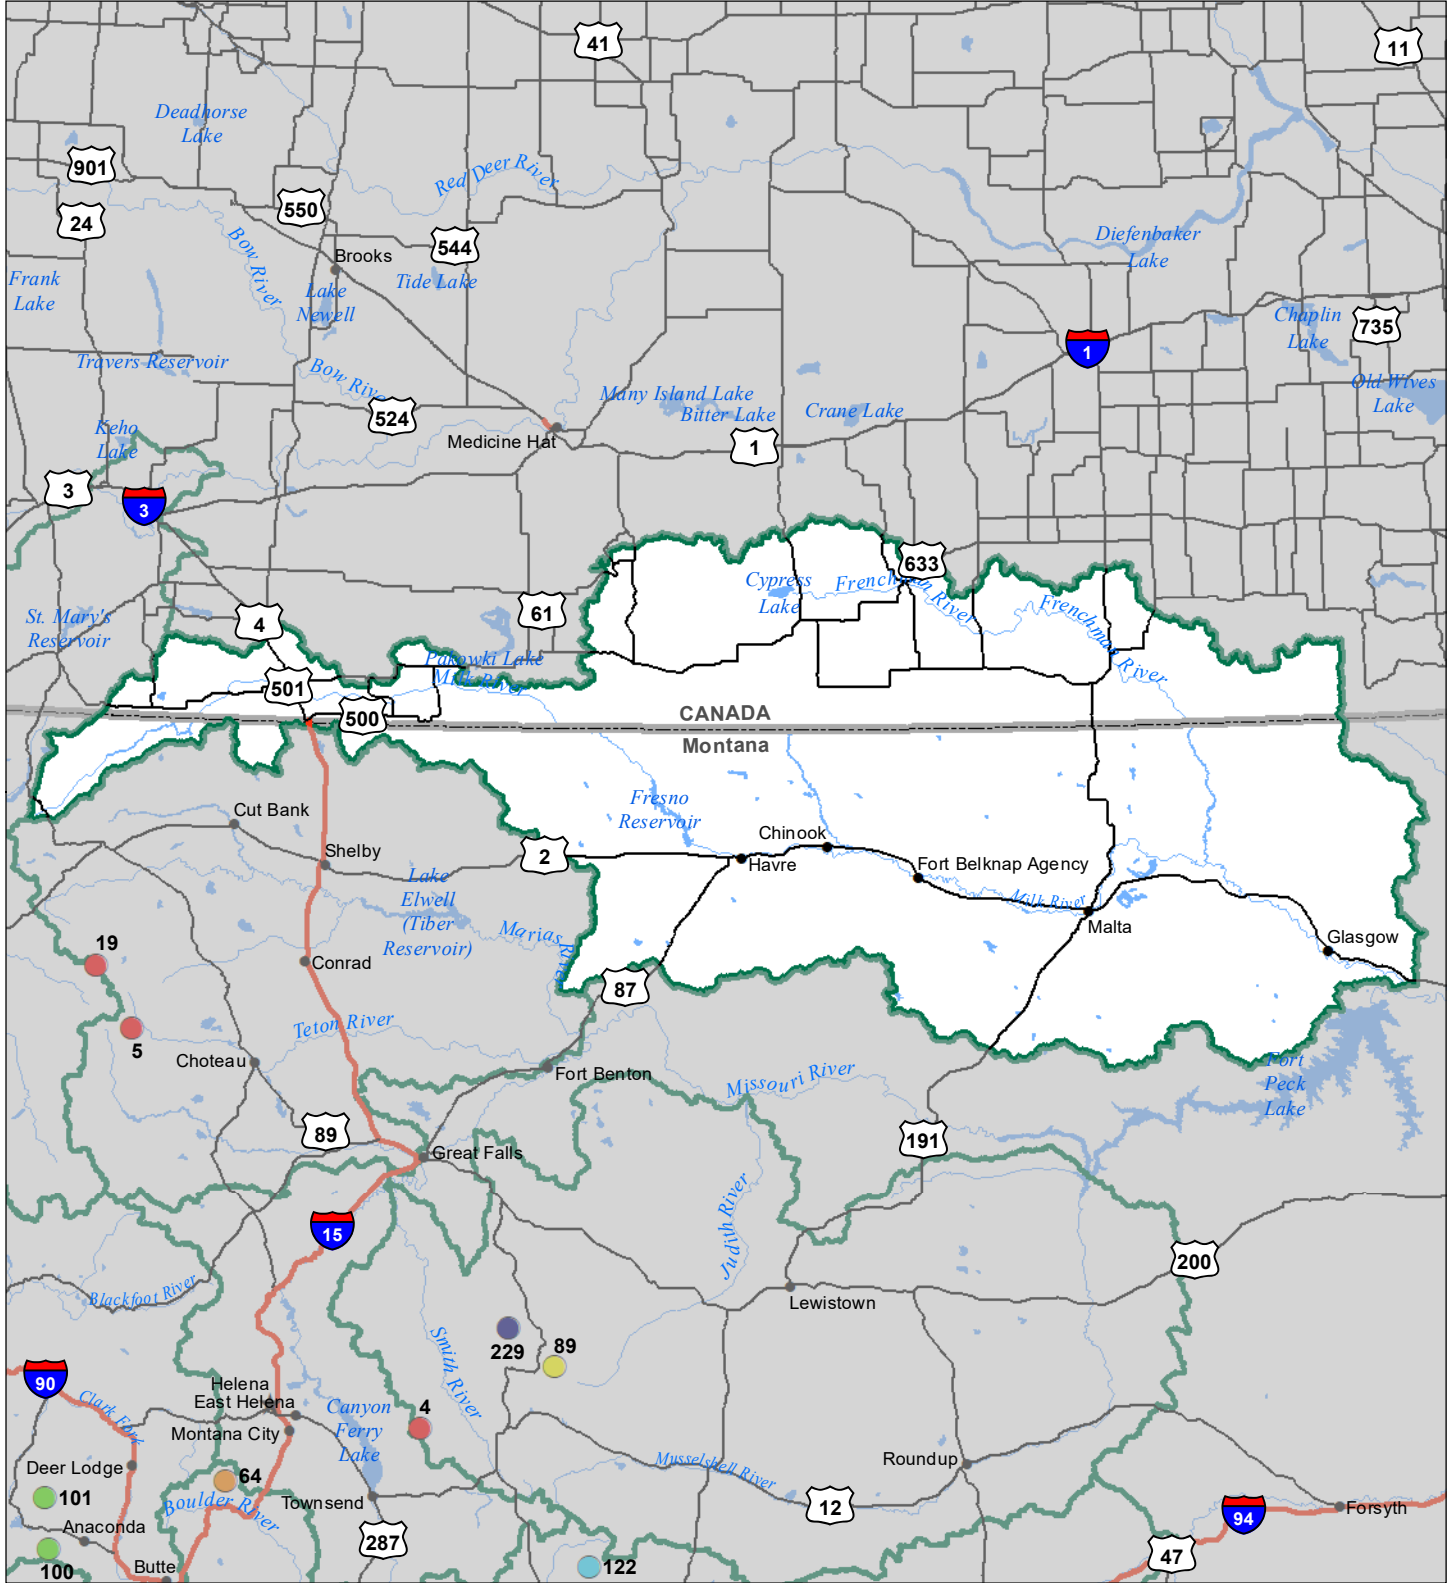

Milk River Basin Snow Water Equivalent Percentage of Normal June 1, 2024

Snow Water Equivalent Percent of Normal

SNOTEL

- > 150%
- 131 - 150%
- 111 - 130%
- 91 - 110%
- 71 - 90%
- 51 - 70%
- 1 - 50%
- *

Snowcourse

- ⊕ > 150%
- ⊕ 131 - 150%
- ⊕ 111 - 130%
- ⊕ 91 - 110%
- ⊕ 71 - 90%
- ⊕ 51 - 70%
- ⊕ 1 - 50%
- ⊕ *