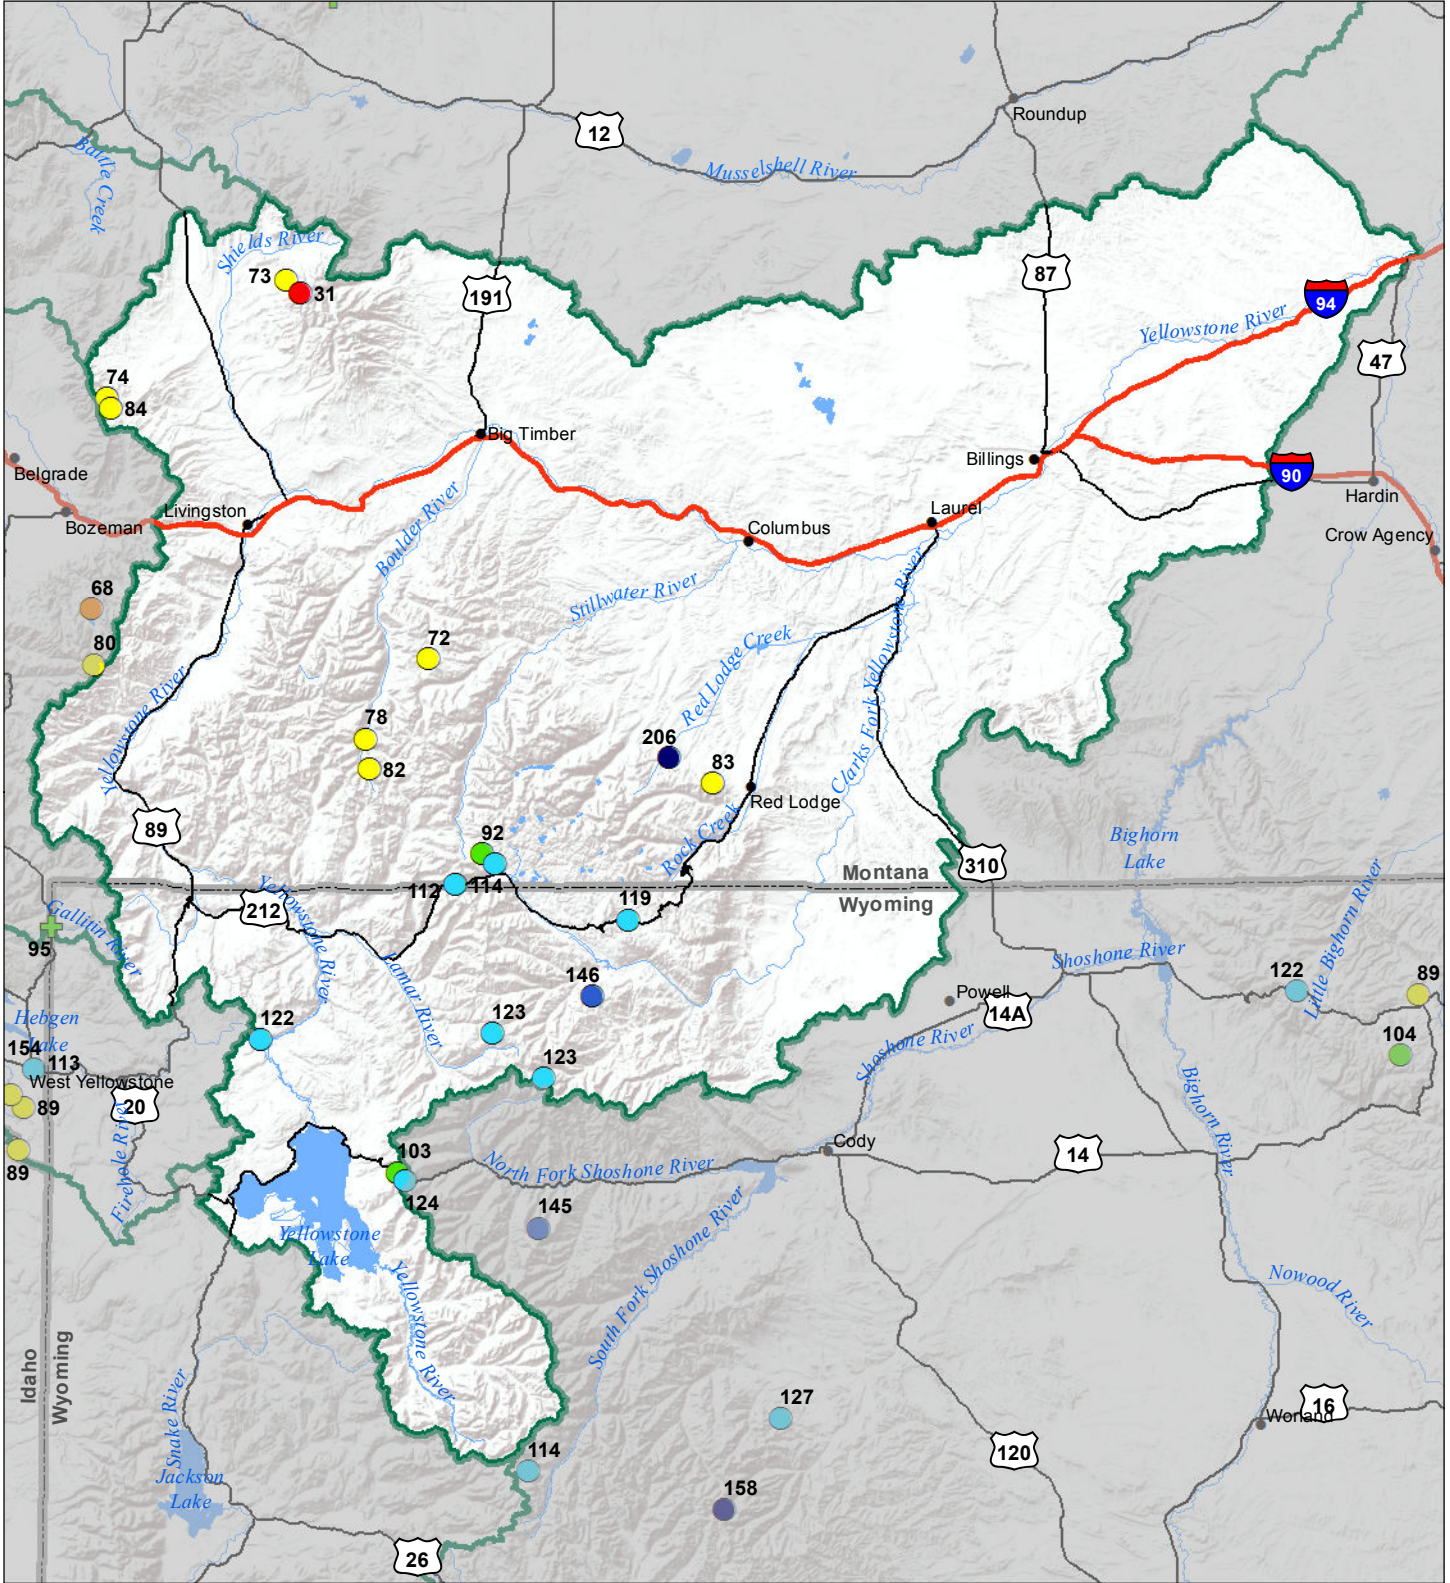

# Upper Yellowstone River Basin Snow Water Equivalent Percentage of Normal January 1, 2017

## Snow Water Equivalent Percent of Normal

### SNOTEL

- > 150%
- 131 - 150%
- 111 - 130%
- 91 - 110%
- 71 - 90%
- 51 - 70%
- 1 - 50%
- ✱ 0%

### Snowcourse

- + > 150%
- + 131 - 150%
- + 111 - 130%
- + 91 - 110%
- + 71 - 90%
- + 51 - 70%
- + 1 - 50%
- ✱ 0%