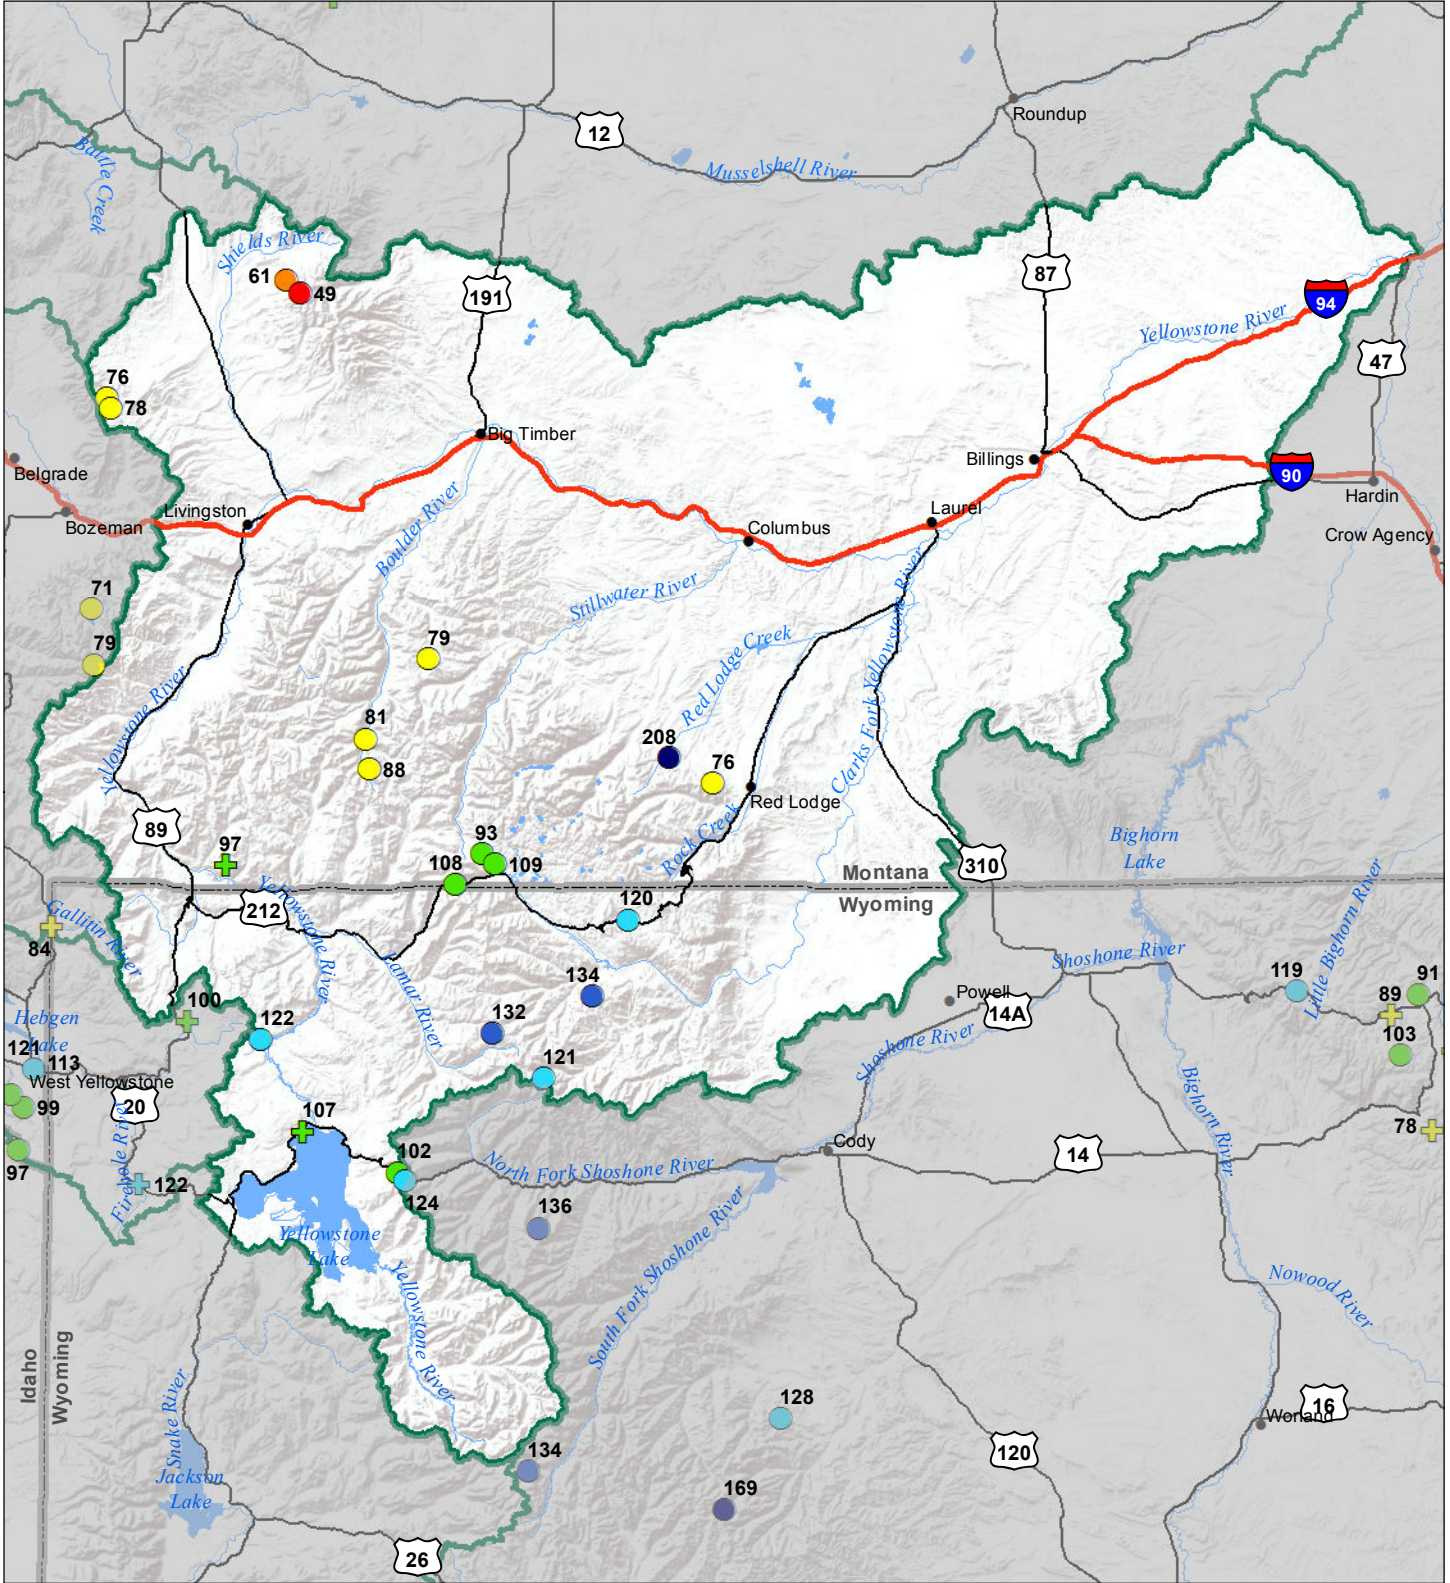

# Upper Yellowstone River Basin Snow Water Equivalent Percentage of Normal February 1, 2017

### Snow Water Equivalent Percent of Normal

**SNOTEL**

- > 150%
- 131 - 150%
- 111 - 130%
- 91 - 110%
- 71 - 90%
- 51 - 70%
- 1 - 50%
- \*

**Snowcourse**

- ⊕ > 150%
- ⊕ 131 - 150%
- ⊕ 111 - 130%
- ⊕ 91 - 110%
- ⊕ 71 - 90%
- ⊕ 51 - 70%
- ⊕ 1 - 50%
- ⊕ \*