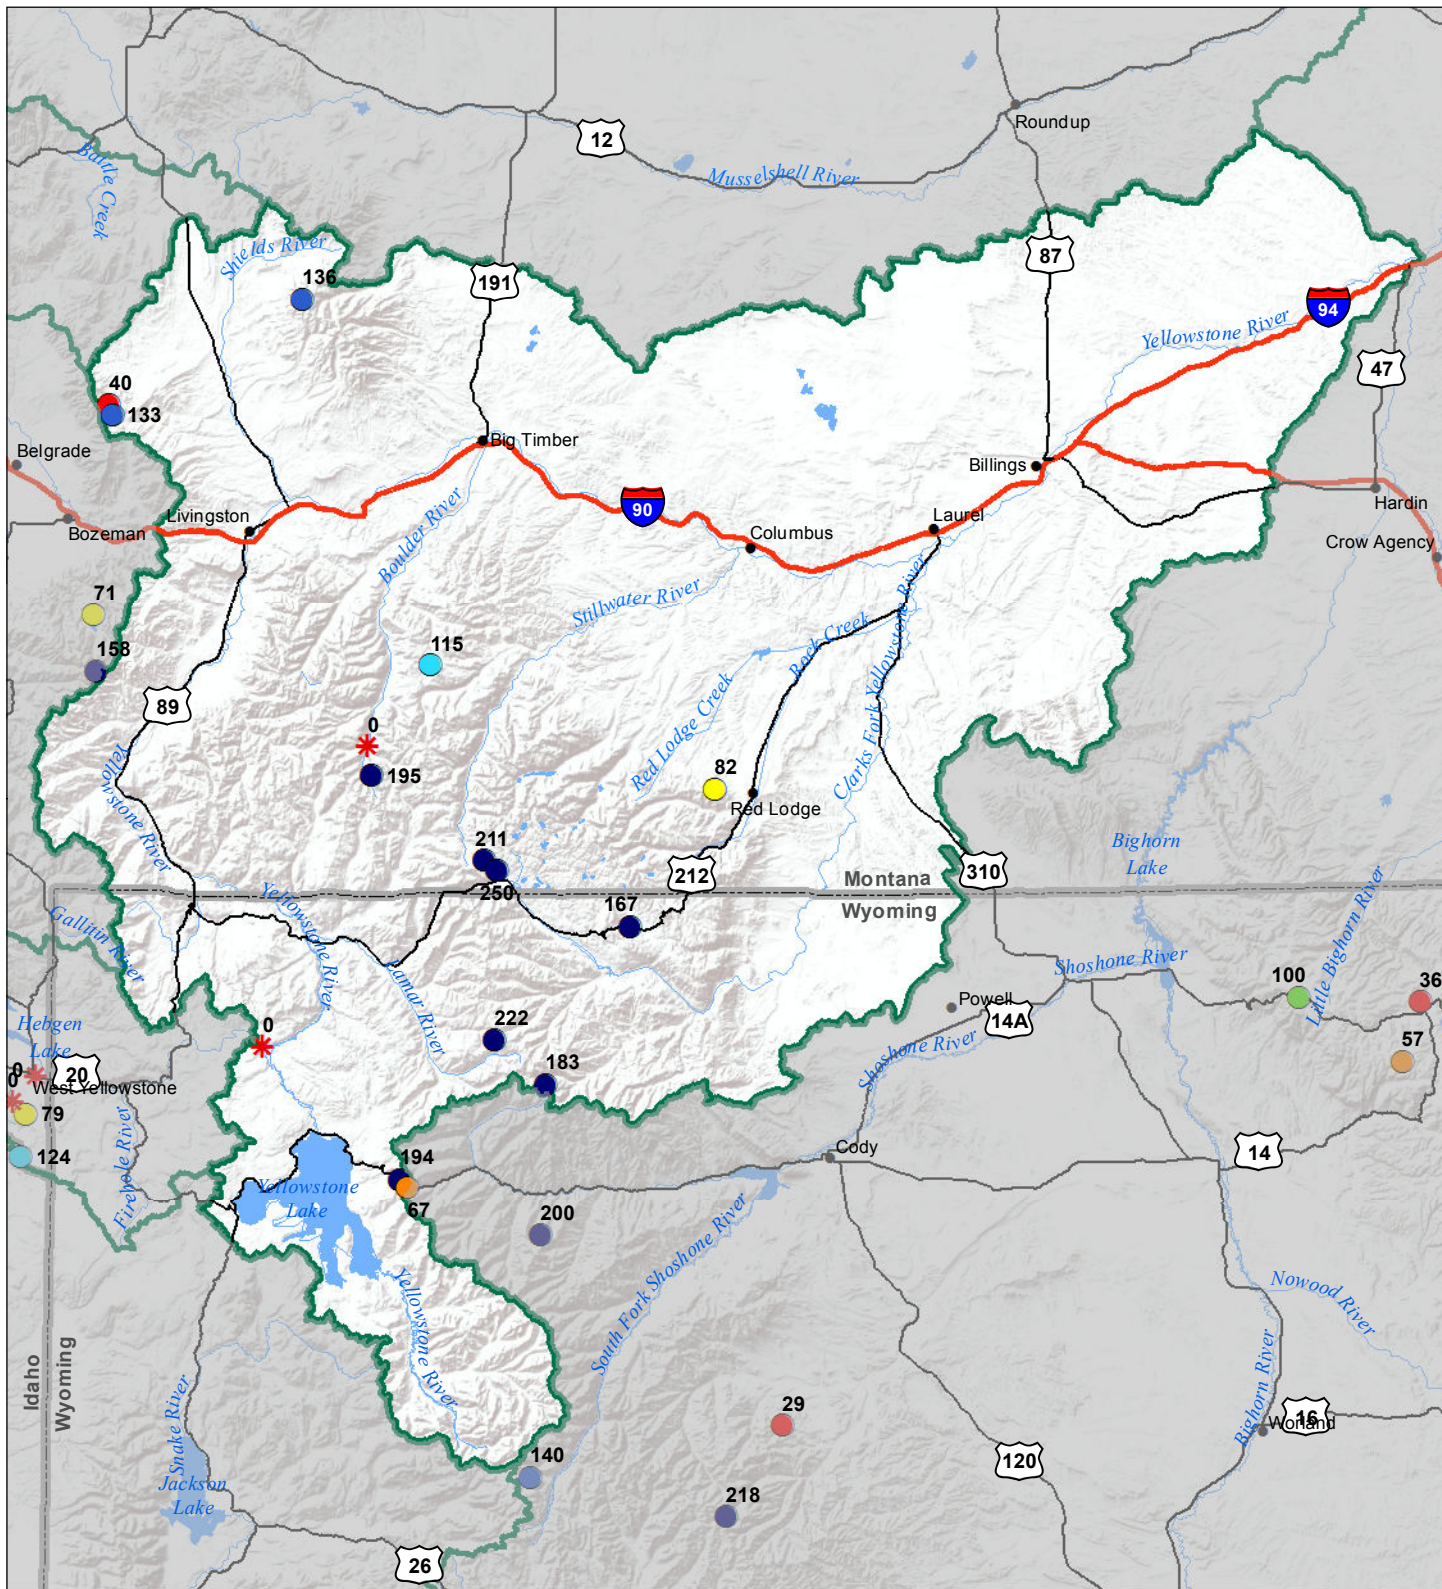

Upper Yellowstone River Basin Snow Water Equivalent Percentage of Normal November 1, 2017

Snow Water Equivalent Percent of Normal

SNOTEL

- > 150%
- 131 - 150%
- 111 - 130%
- 91 - 110%
- 71 - 90%
- 51 - 70%
- 1 - 50%
- 0%

Snowcourse

- ⊕ > 150%
- ⊕ 131 - 150%
- ⊕ 111 - 130%
- ⊕ 91 - 110%
- ⊕ 71 - 90%
- ⊕ 51 - 70%
- ⊕ 1 - 50%
- ⊕ 0%