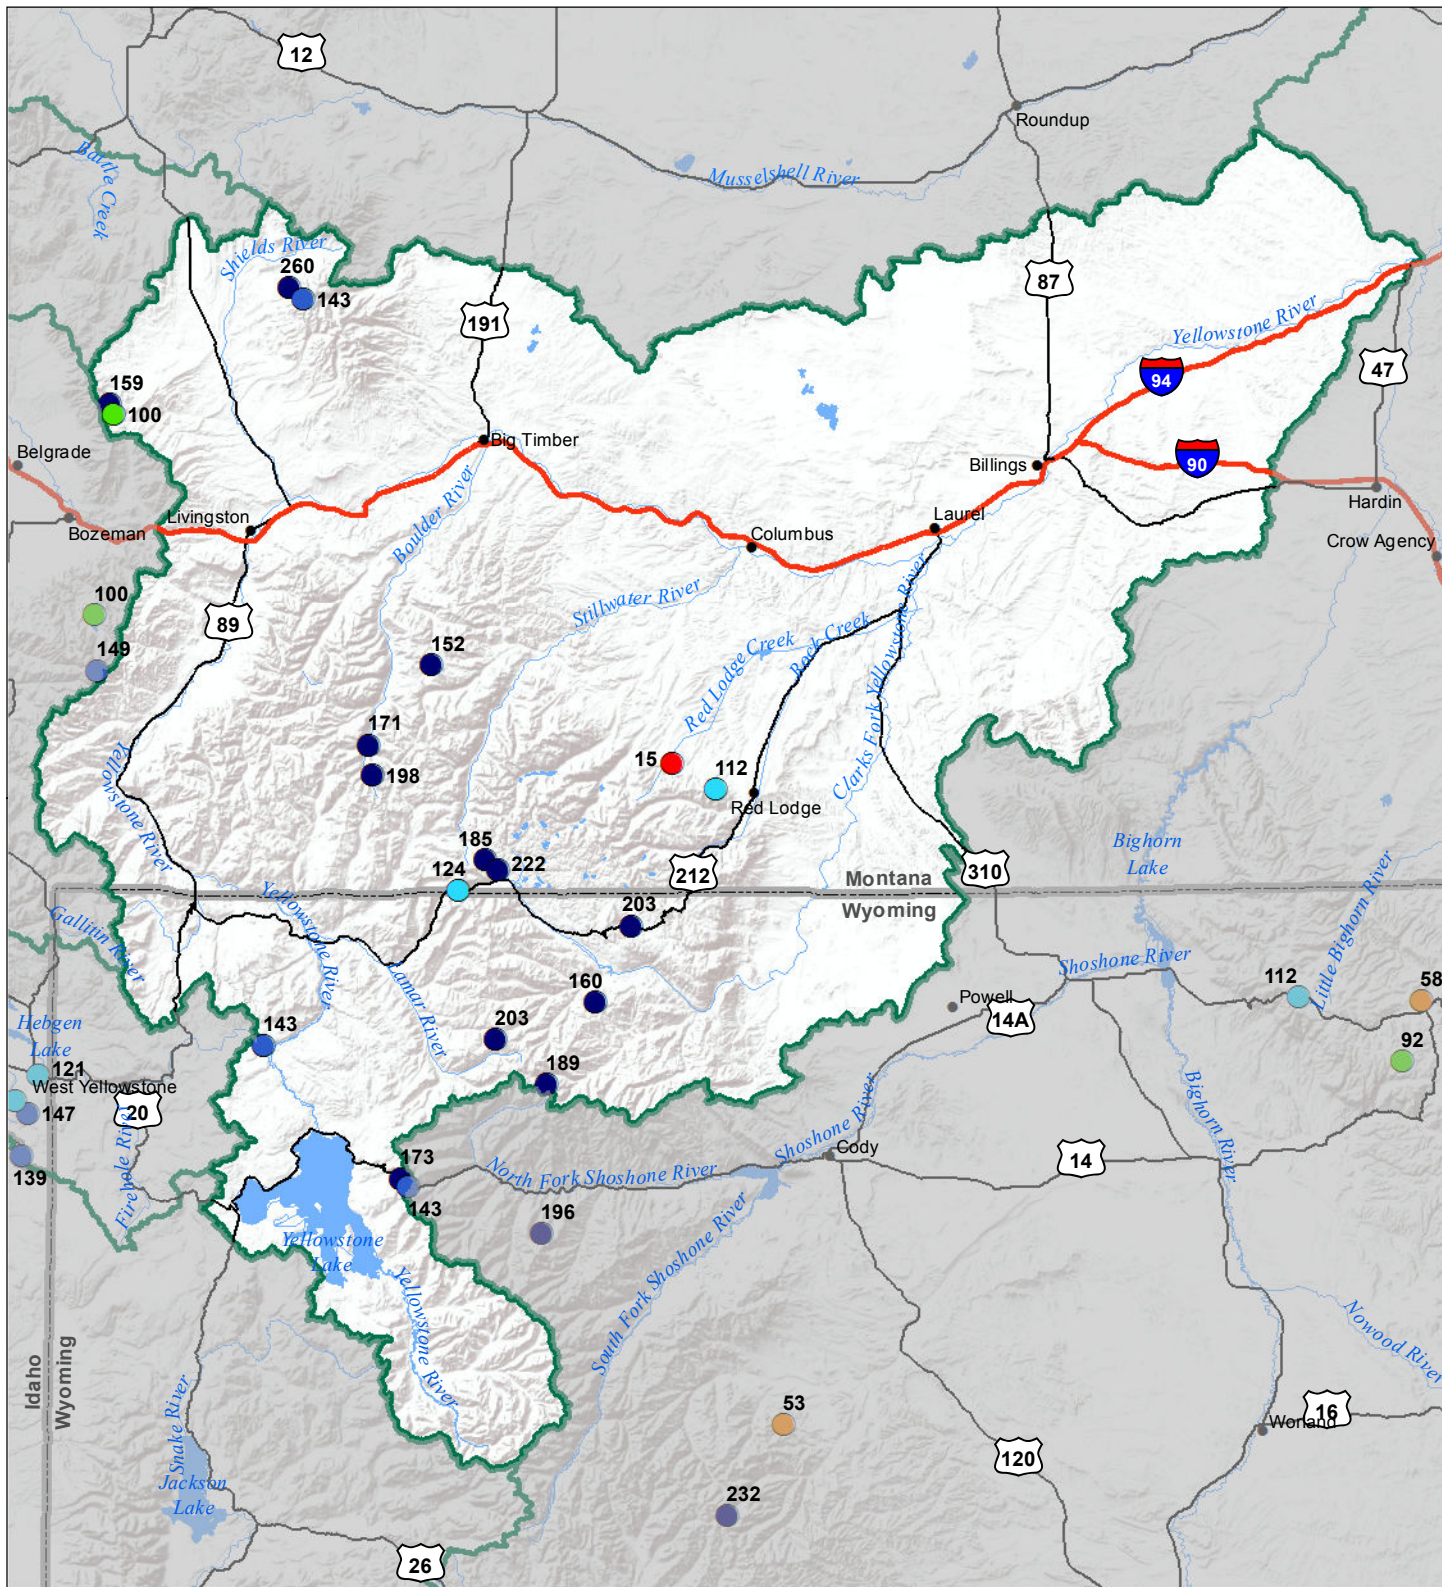

Upper Yellowstone River Basin Snow Water Equivalent Percentage of Normal December 1, 2017

Snow Water Equivalent Percent of Normal

SNOTEL

- > 150%
- 131 - 150%
- 111 - 130%
- 91 - 110%
- 71 - 90%
- 51 - 70%
- 1 - 50%
- 0%

Snowcourse

- ⊕ > 150%
- ⊕ 131 - 150%
- ⊕ 111 - 130%
- ⊕ 91 - 110%
- ⊕ 71 - 90%
- ⊕ 51 - 70%
- ⊕ 1 - 50%
- ⊕ 0%