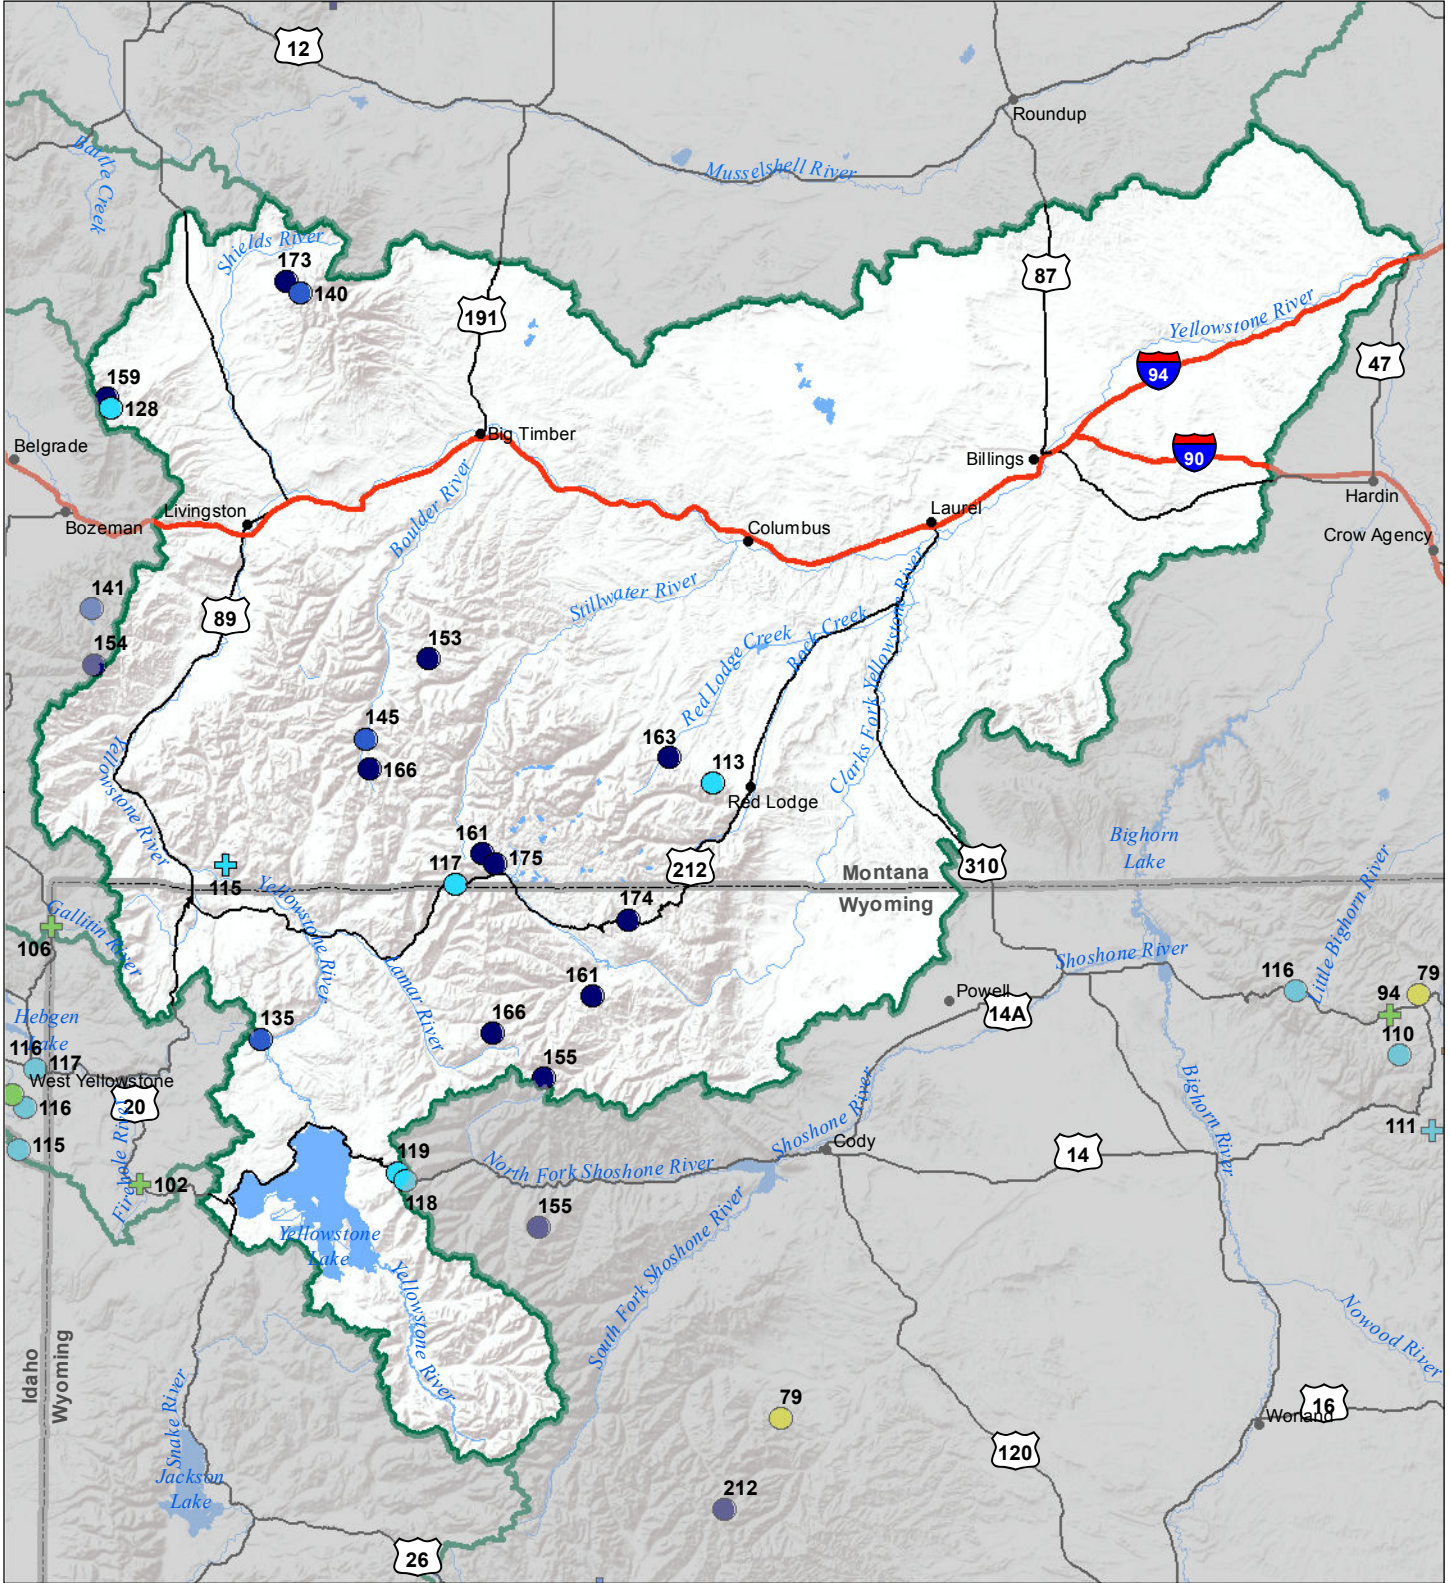

Upper Yellowstone River Basin Snow Water Equivalent Percentage of Normal February 1, 2018

Snow Water Equivalent Percent of Normal

SNOTEL

- > 150%
- 131 - 150%
- 111 - 130%
- 91 - 110%
- 71 - 90%
- 51 - 70%
- 1 - 50%
- 0%

Snowcourse

- ⊕ > 150%
- ⊕ 131 - 150%
- ⊕ 111 - 130%
- ⊕ 91 - 110%
- ⊕ 71 - 90%
- ⊕ 51 - 70%
- ⊕ 1 - 50%
- ⊕ 0%