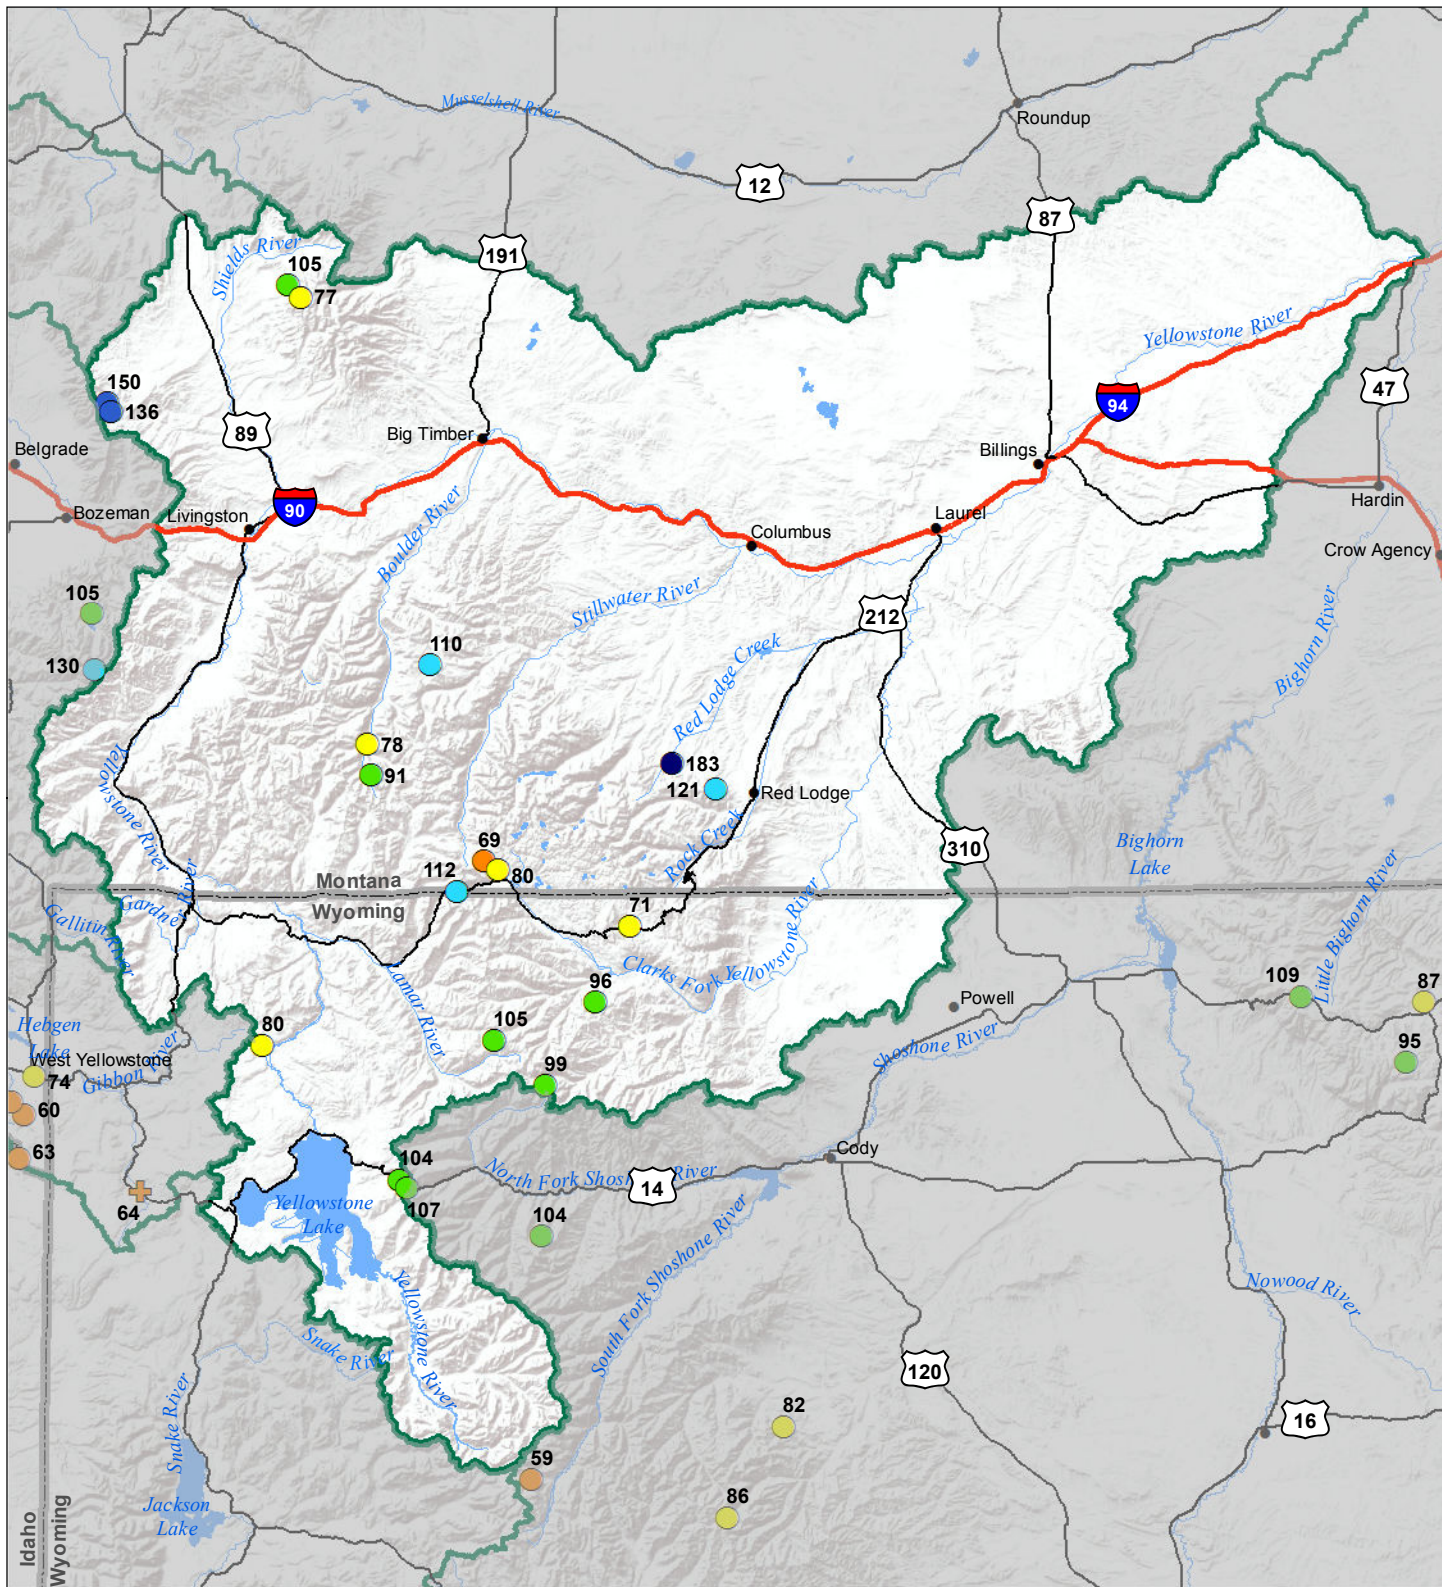

Upper Yellowstone River Basin Snow Water Equivalent Percentage of Normal January 1, 2019

Snow Water Equivalent Percent of Normal

SNOTEL

- > 150%
- 131 - 150%
- 111 - 130%
- 91 - 110%
- 71 - 90%
- 51 - 70%
- 1 - 50%
- *

Snowcourse

- ⊕ > 150%
- ⊕ 131 - 150%
- ⊕ 111 - 130%
- ⊕ 91 - 110%
- ⊕ 71 - 90%
- ⊕ 51 - 70%
- ⊕ 1 - 50%
- ⊕ *