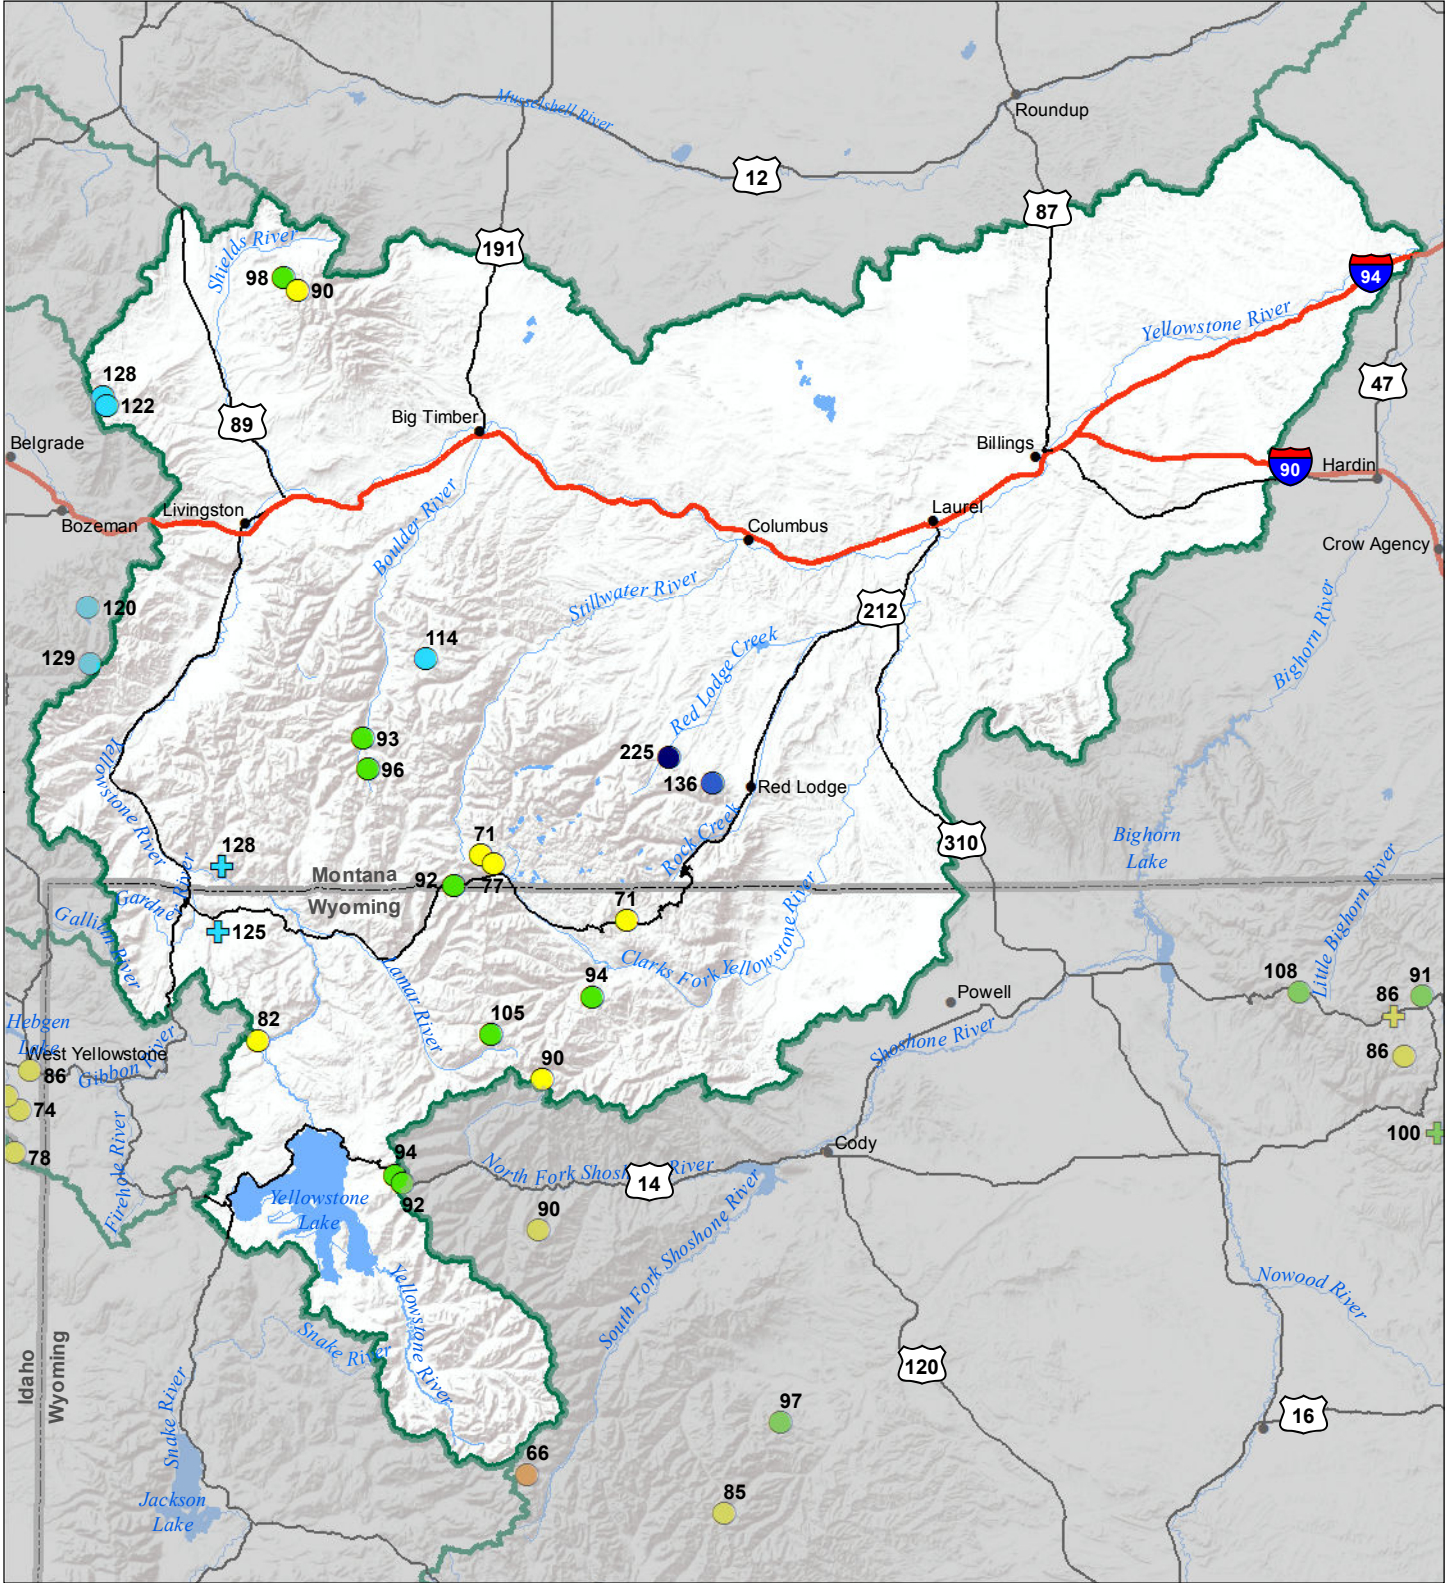

Upper Yellowstone River Basin Snow Water Equivalent Percentage of Normal February 1, 2019

Snow Water Equivalent Percent of Normal

SNOTEL

- > 150%
- 131 - 150%
- 111 - 130%
- 91 - 110%
- 71 - 90%
- 51 - 70%
- 1 - 50%
- * 0%

Snowcourse

- ⊕ > 150%
- ⊕ 131 - 150%
- ⊕ 111 - 130%
- ⊕ 91 - 110%
- ⊕ 71 - 90%
- ⊕ 51 - 70%
- ⊕ 1 - 50%
- * 0%