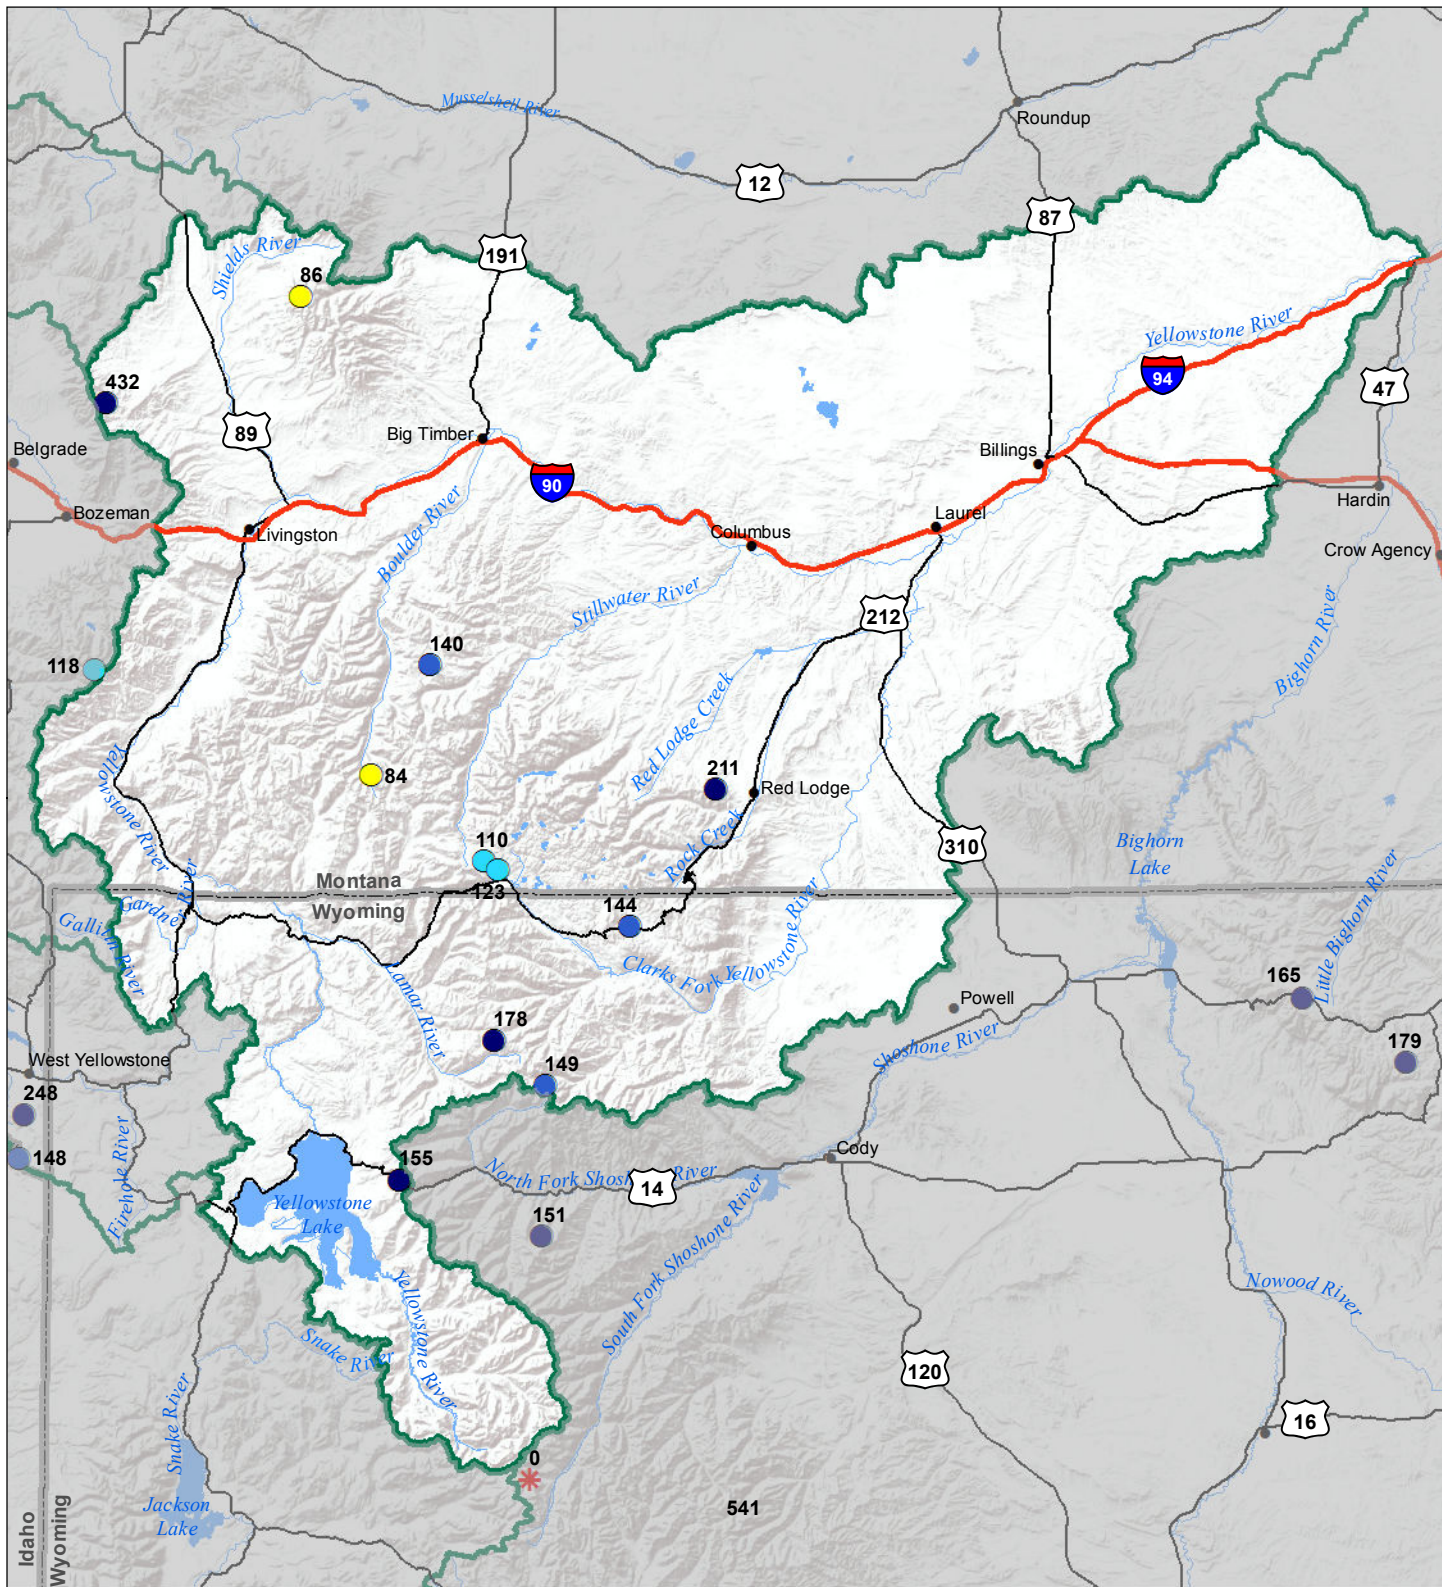

Upper Yellowstone River Basin Snow Water Equivalent Percentage of Normal June 1, 2019

Snow Water Equivalent Percent of Normal

SNOTEL

- > 150%
- 131 - 150%
- 111 - 130%
- 91 - 110%
- 71 - 90%
- 51 - 70%
- 1 - 50%
- ✱ 0%

Snowcourse

- + > 150%
- + 131 - 150%
- + 111 - 130%
- + 91 - 110%
- + 71 - 90%
- + 51 - 70%
- + 1 - 50%
- ✱ 0%