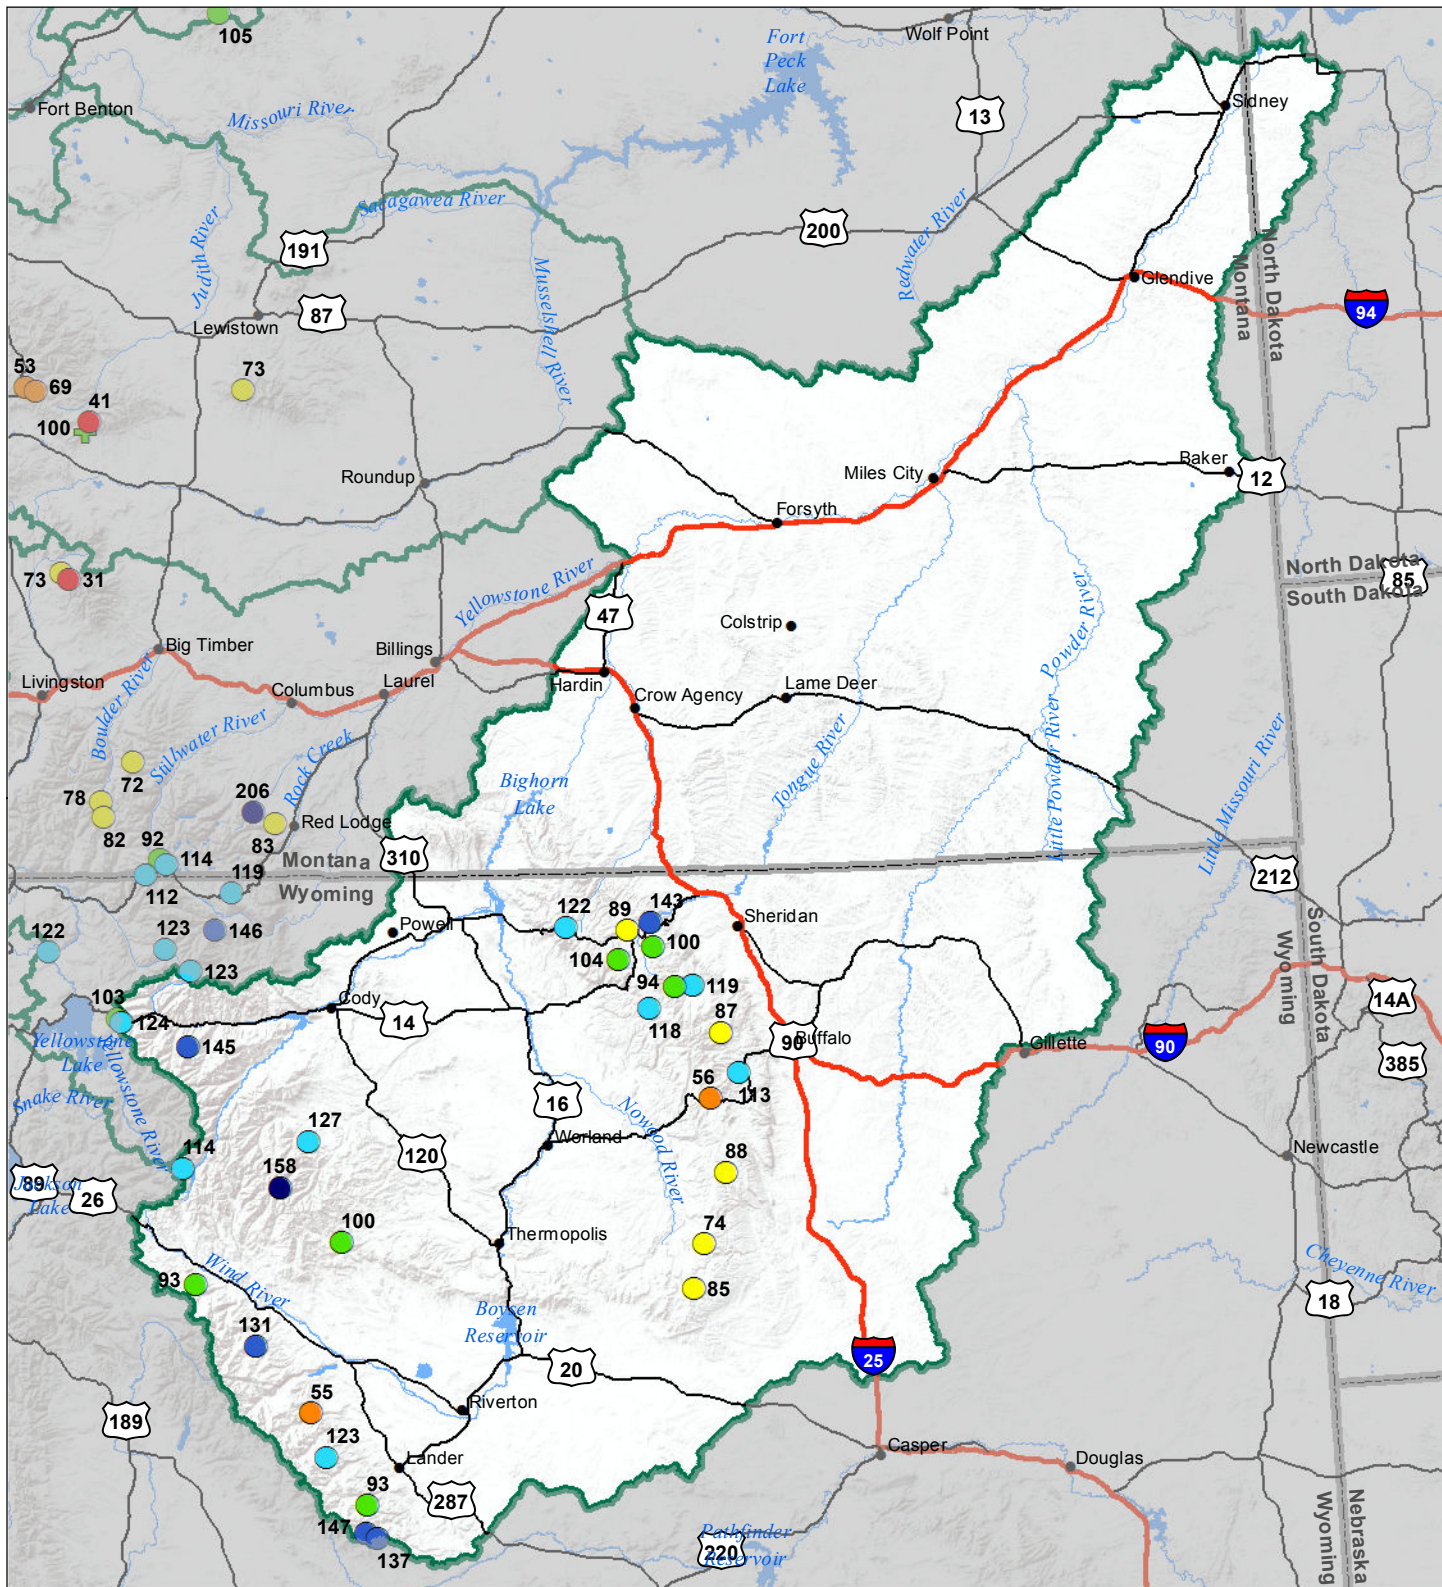

# Lower Yellowstone River Basin Snow Water Equivalent Percentage of Normal January 1, 2017

## Snow Water Equivalent Percent of Normal

### SNOTEL

- > 150%
- 131 - 150%
- 111 - 130%
- 91 - 110%
- 71 - 90%
- 51 - 70%
- 1 - 50%
- \*

### Snowcourse

- ⊕ > 150%
- ⊕ 131 - 150%
- ⊕ 111 - 130%
- ⊕ 91 - 110%
- ⊕ 71 - 90%
- ⊕ 51 - 70%
- ⊕ 1 - 50%
- ⊕ \*