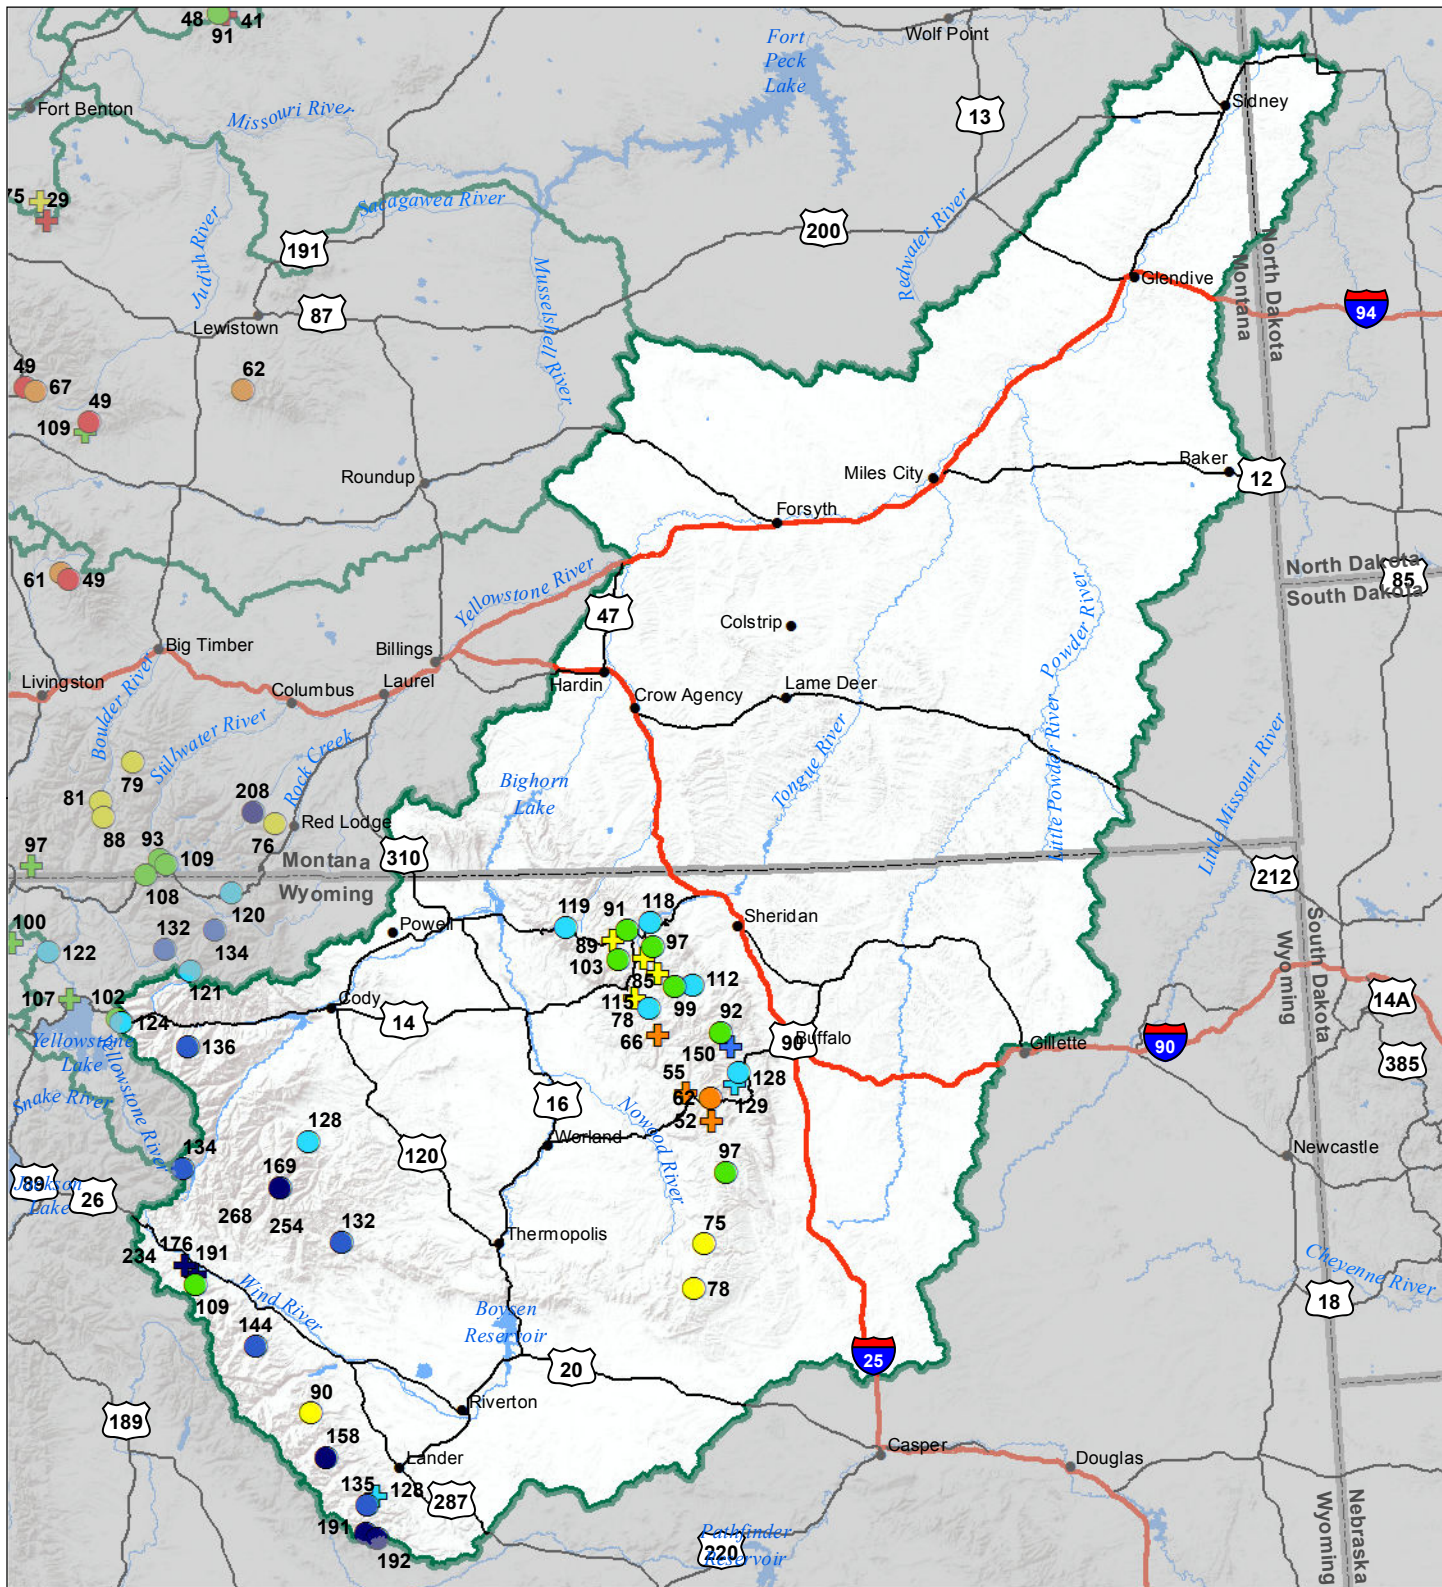

Lower Yellowstone River Basin Snow Water Equivalent Percentage of Normal February 1, 2017

Snow Water Equivalent Percent of Normal

SNOTEL

- > 150%
- 131 - 150%
- 111 - 130%
- 91 - 110%
- 71 - 90%
- 51 - 70%
- 1 - 50%
- 0%

Snowcourse

- ⊕ > 150%
- ⊕ 131 - 150%
- ⊕ 111 - 130%
- ⊕ 91 - 110%
- ⊕ 71 - 90%
- ⊕ 51 - 70%
- ⊕ 1 - 50%
- ⊕ 0%