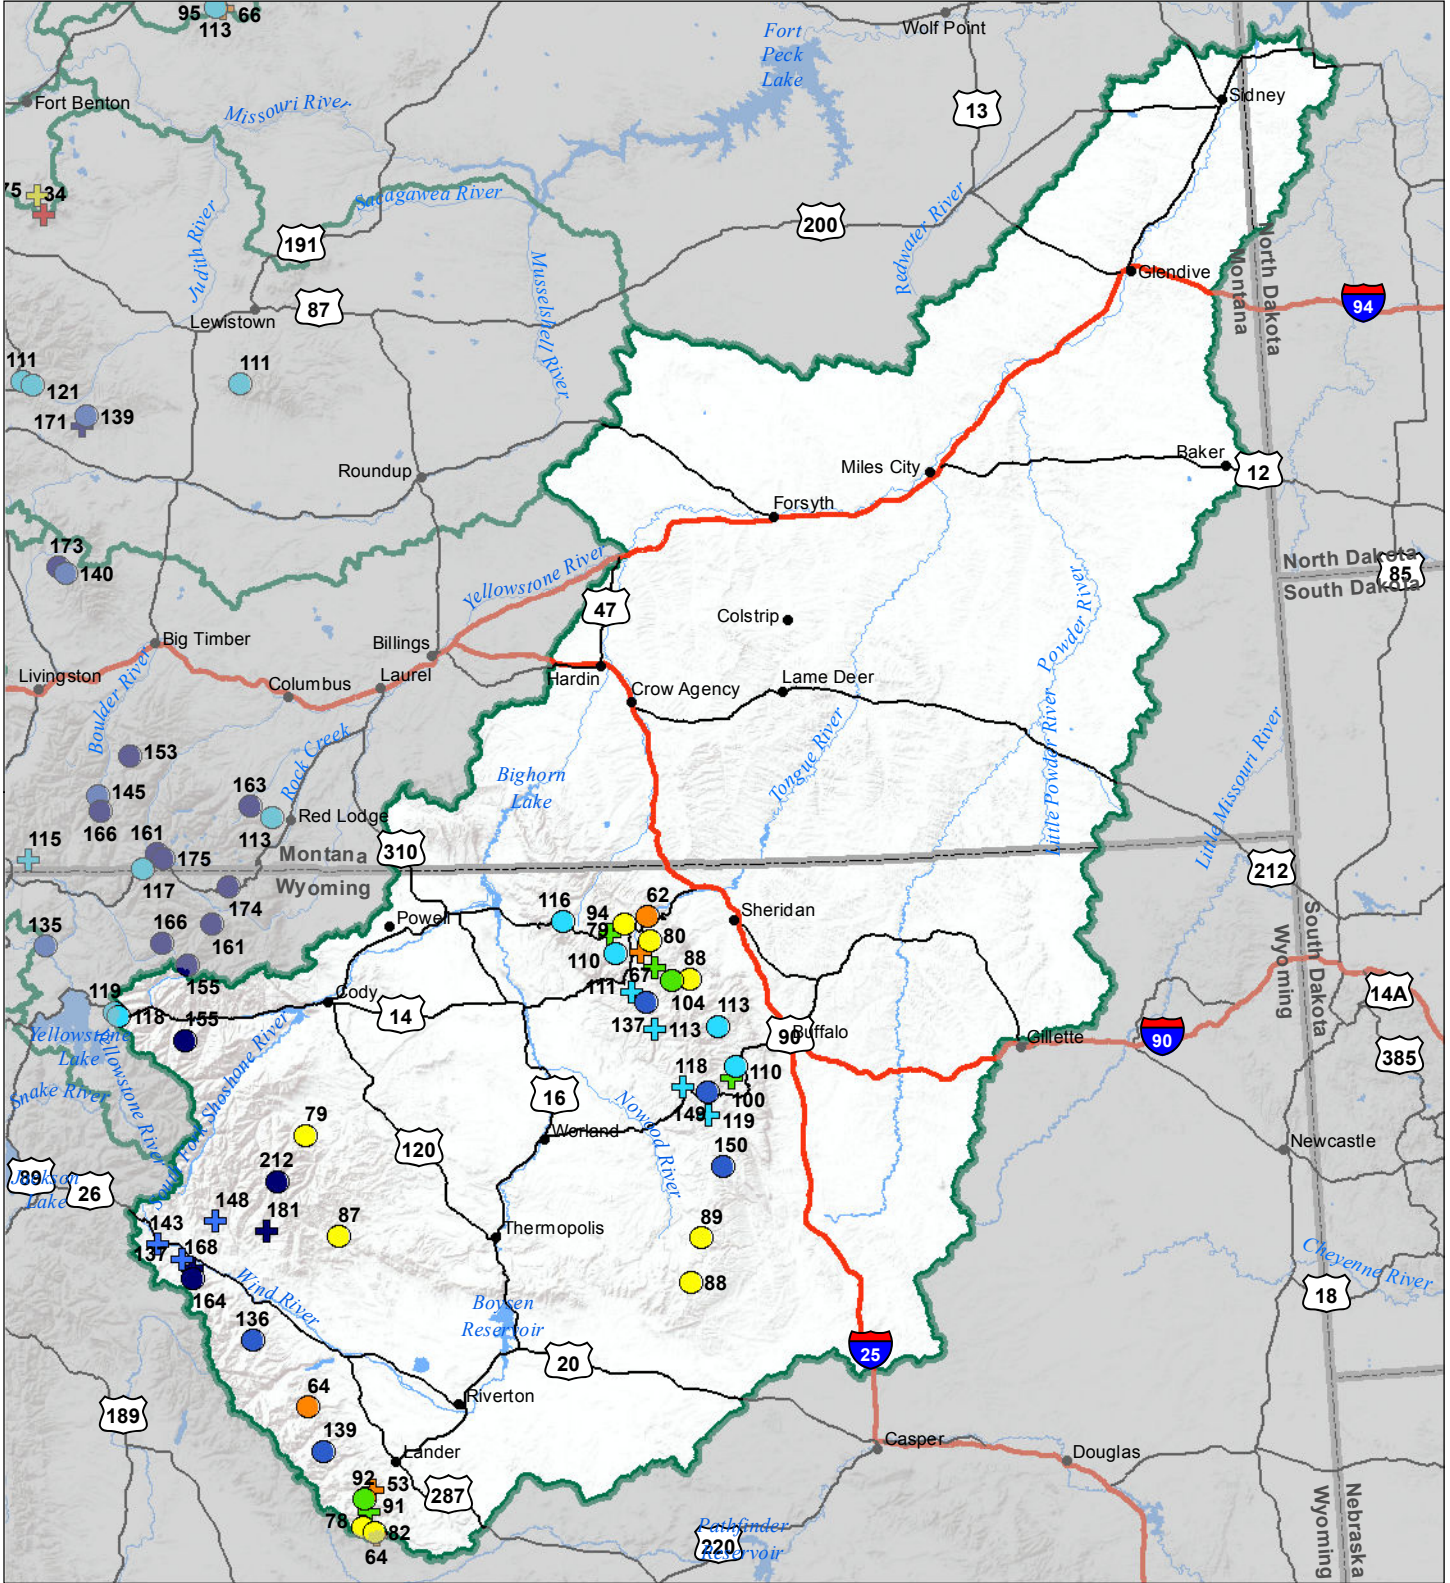

# Lower Yellowstone River Basin Snow Water Equivalent Percentage of Normal February 1, 2018

## Snow Water Equivalent Percent of Normal

### SNOTEL

- > 150%
- 131 - 150%
- 111 - 130%
- 91 - 110%
- 71 - 90%
- 51 - 70%
- 1 - 50%
- \* 0%

### Snowcourse

- + > 150%
- + 131 - 150%
- + 111 - 130%
- + 91 - 110%
- + 71 - 90%
- + 51 - 70%
- + 1 - 50%
- \* 0%