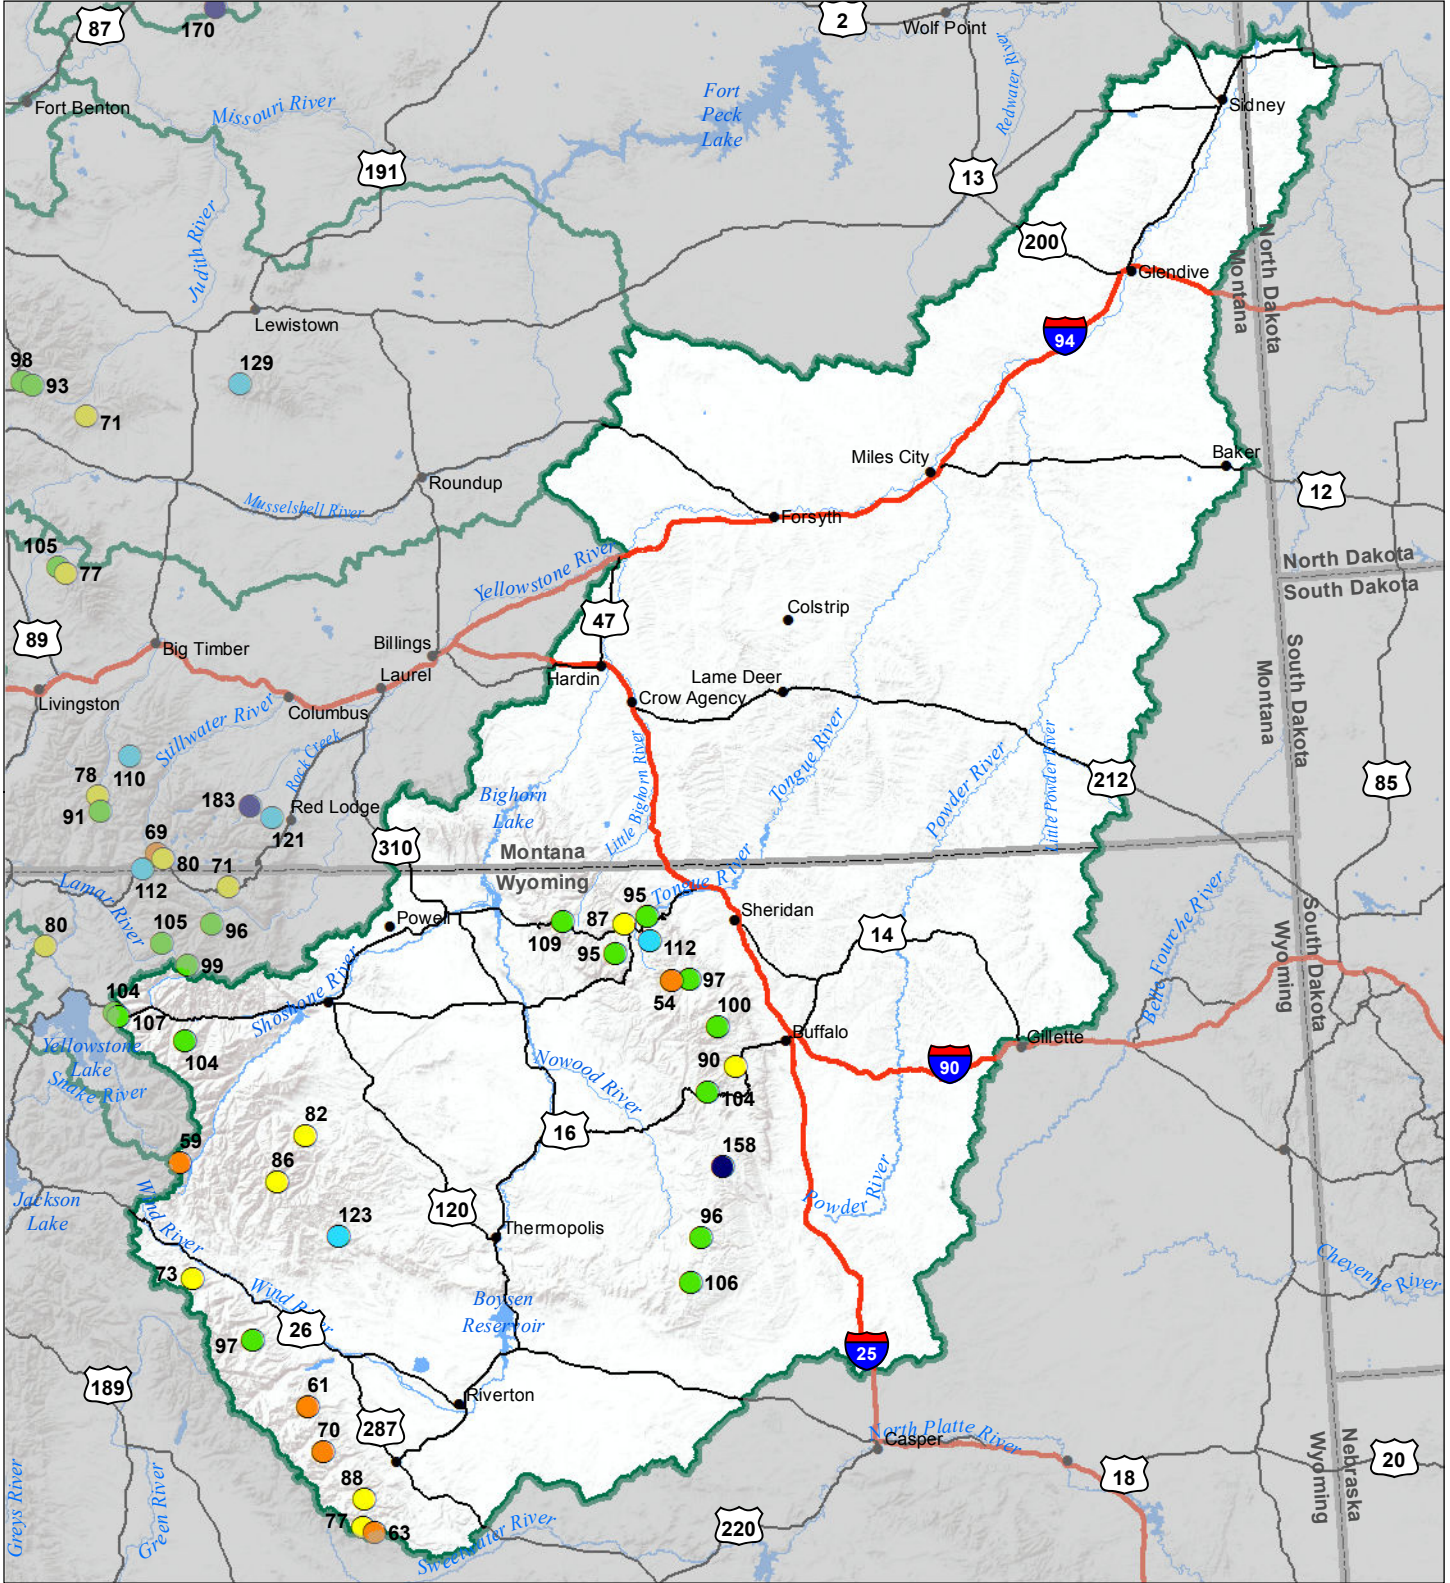

# Lower Yellowstone River Basin Snow Water Equivalent Percentage of Normal January 1, 2019

### Snow Water Equivalent Percent of Normal

**SNOTEL**

- > 150%
- 131 - 150%
- 111 - 130%
- 91 - 110%
- 71 - 90%
- 51 - 70%
- 1 - 50%
- \* 0%

**Snowcourse**

- ⊕ > 150%
- ⊕ 131 - 150%
- ⊕ 111 - 130%
- ⊕ 91 - 110%
- ⊕ 71 - 90%
- ⊕ 51 - 70%
- ⊕ 1 - 50%
- \* 0%