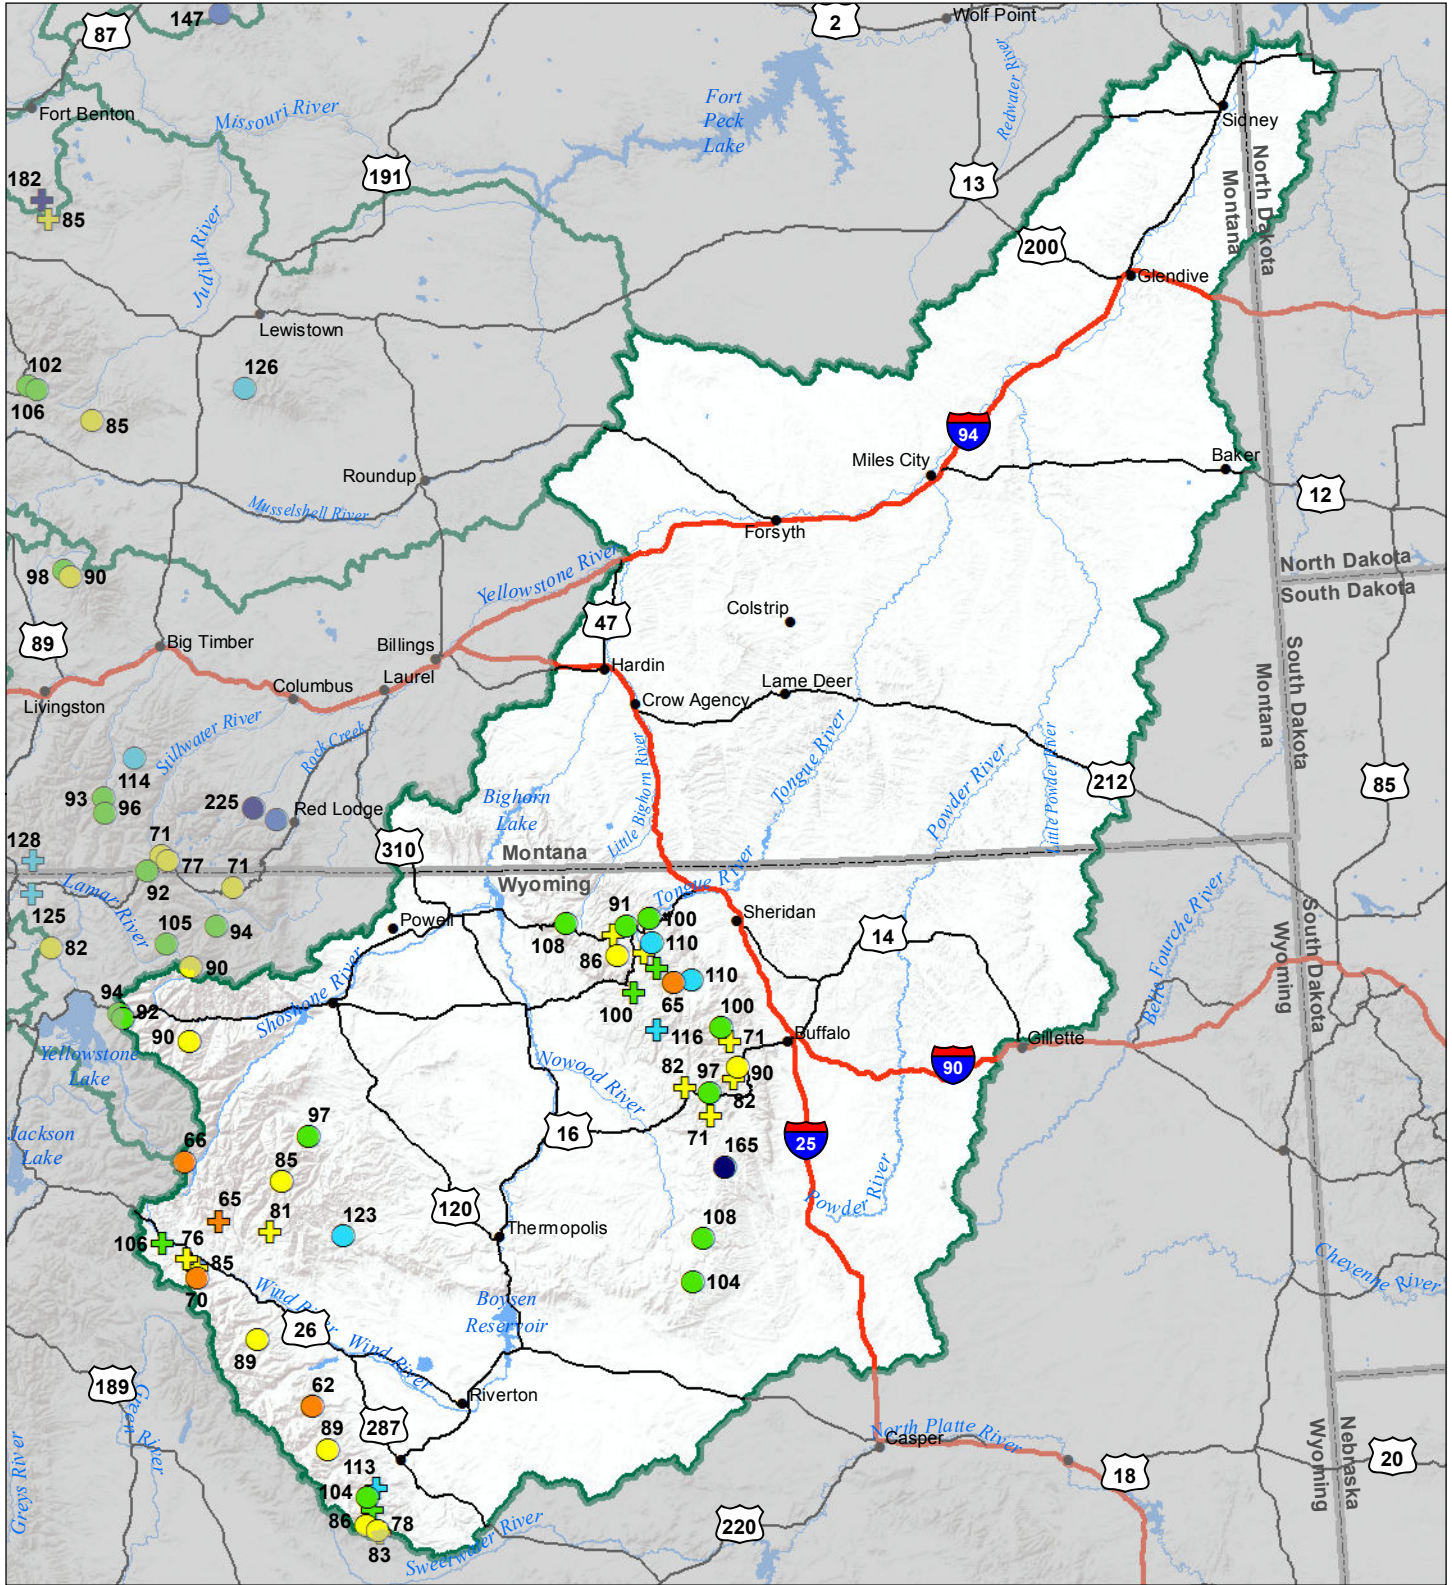

Lower Yellowstone River Basin Snow Water Equivalent Percentage of Normal February 1, 2019

Snow Water Equivalent Percent of Normal

SNOTEL

- > 150%
- 131 - 150%
- 111 - 130%
- 91 - 110%
- 71 - 90%
- 51 - 70%
- 1 - 50%
- * 0%

Snowcourse

- ⊕ > 150%
- ⊕ 131 - 150%
- ⊕ 111 - 130%
- ⊕ 91 - 110%
- ⊕ 71 - 90%
- ⊕ 51 - 70%
- ⊕ 1 - 50%
- * 0%