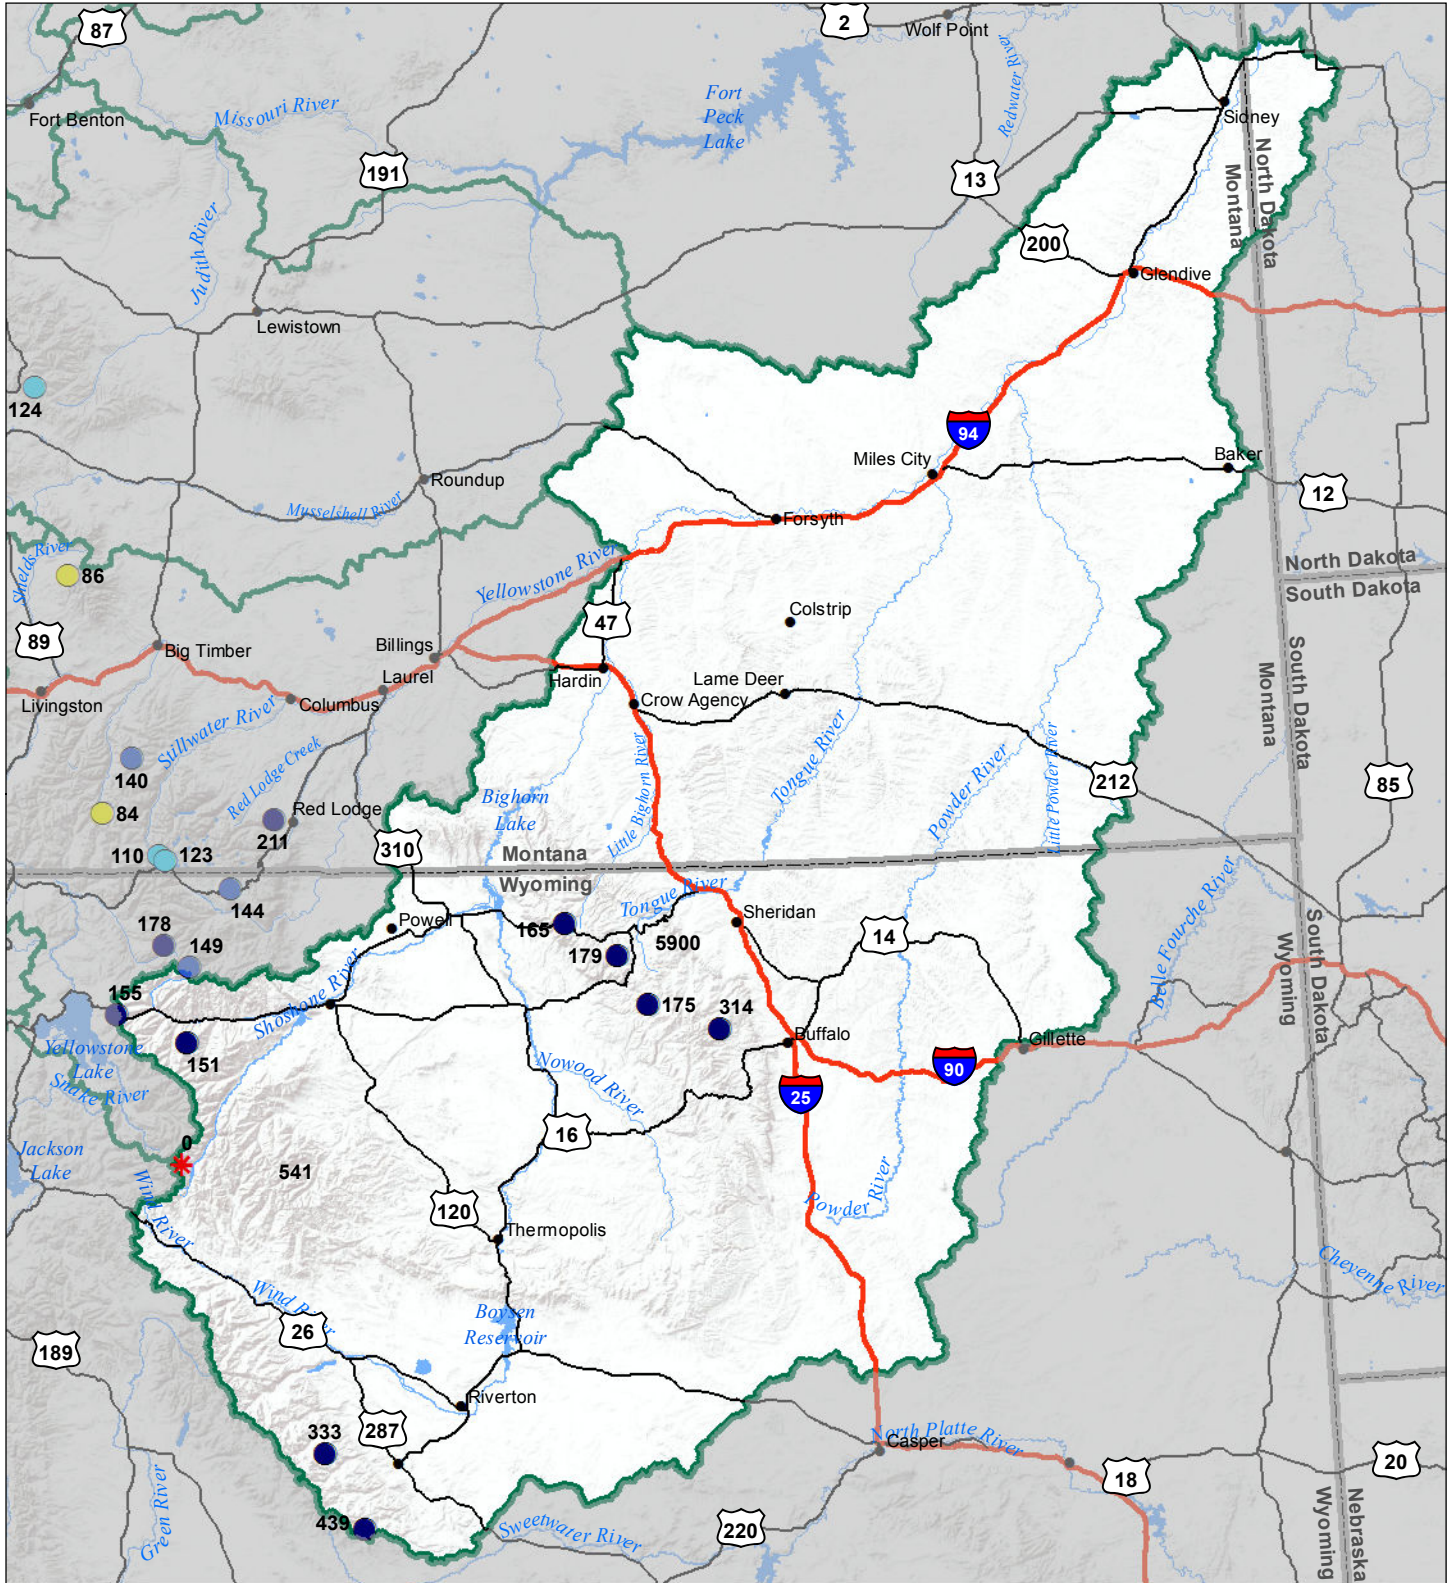

Lower Yellowstone River Basin Snow Water Equivalent Percentage of Normal June 1, 2019

Snow Water Equivalent Percent of Normal

SNOTEL

- > 150%
- 131 - 150%
- 111 - 130%
- 91 - 110%
- 71 - 90%
- 51 - 70%
- 1 - 50%
- * 0%

Snowcourse

- ⊕ > 150%
- ⊕ 131 - 150%
- ⊕ 111 - 130%
- ⊕ 91 - 110%
- ⊕ 71 - 90%
- ⊕ 51 - 70%
- ⊕ 1 - 50%
- * 0%