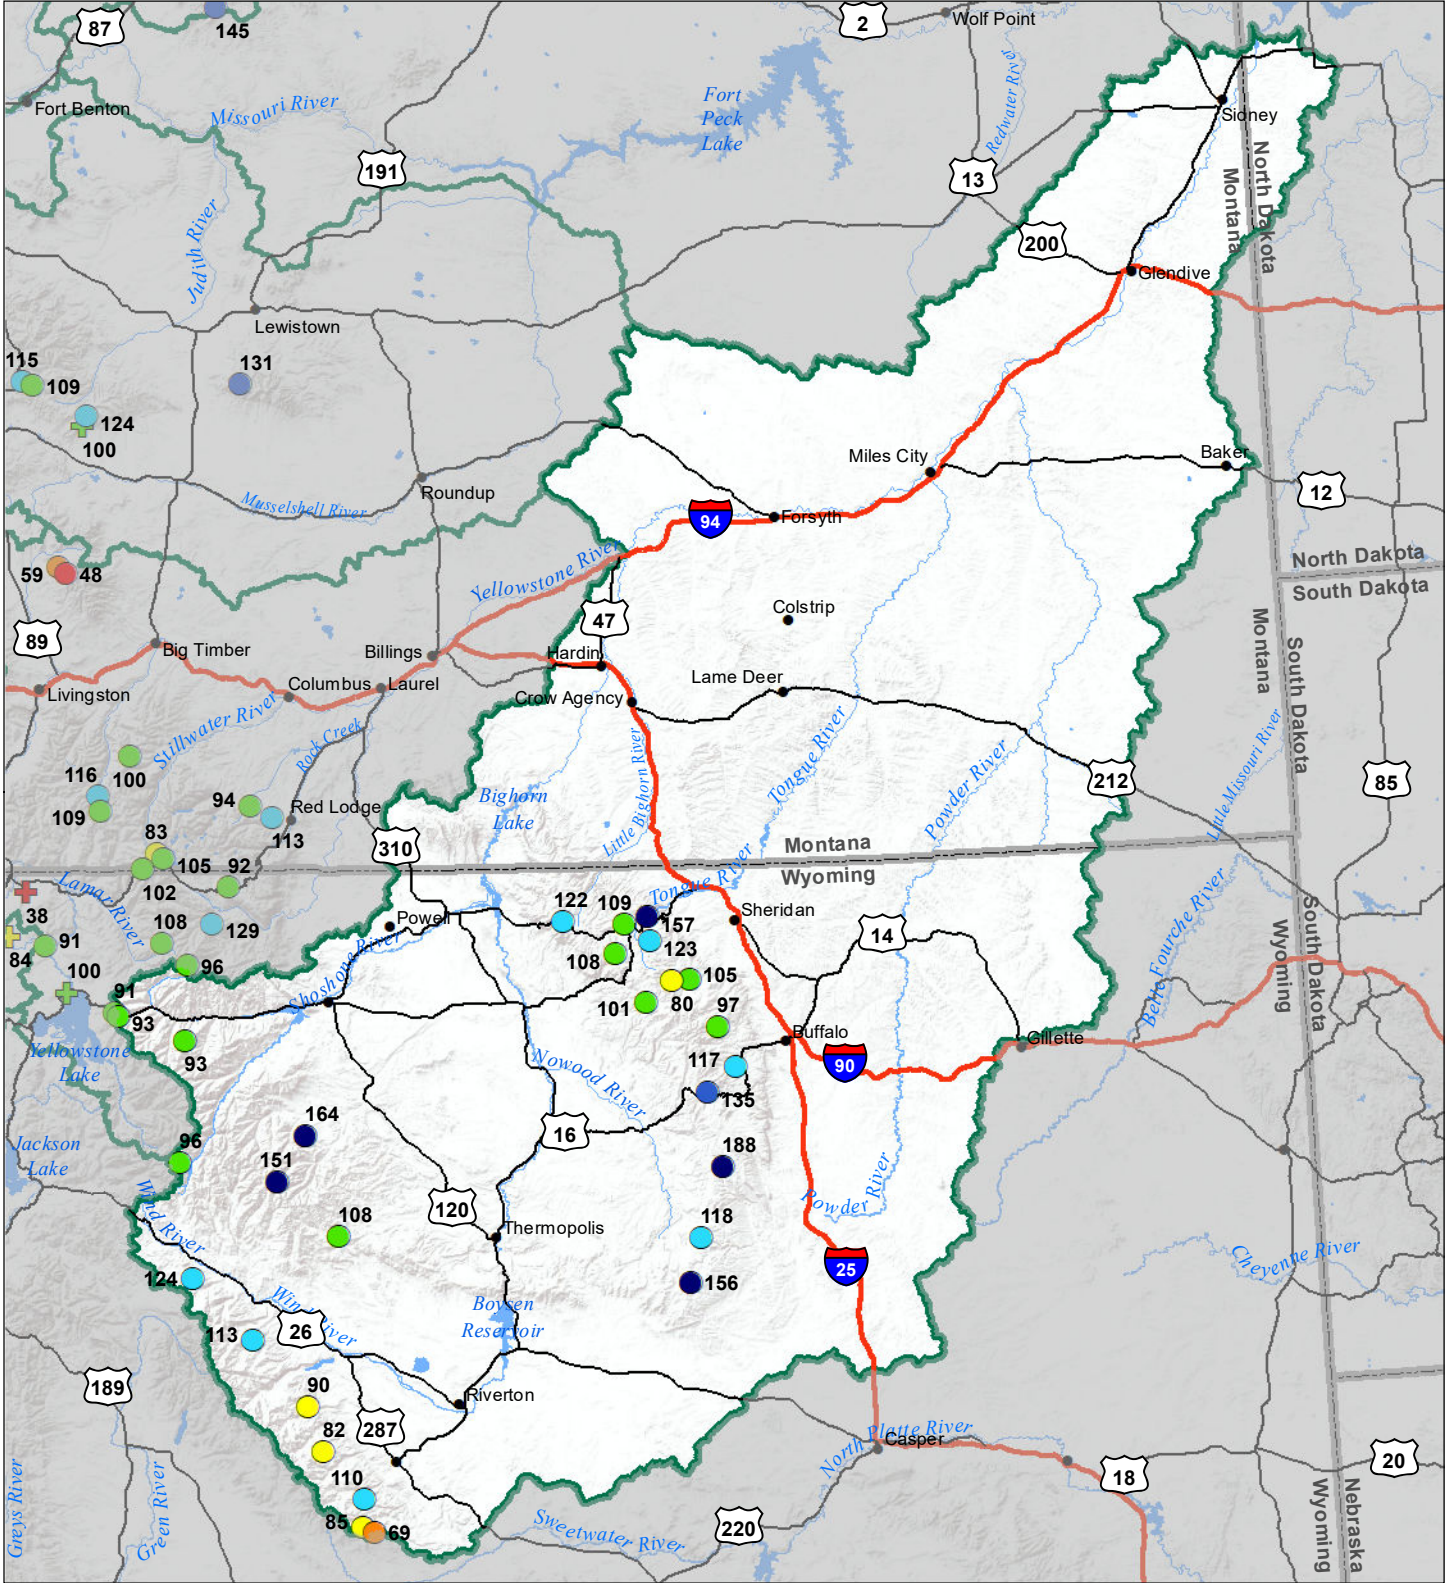

Lower Yellowstone River Basin Snow Water Equivalent Percentage of Normal January 1, 2020

Snow Water Equivalent Percent of Normal

SNOTEL

- > 150%
- 131 - 150%
- 111 - 130%
- 91 - 110%
- 71 - 90%
- 51 - 70%
- 1 - 50%
- * 0%

Snowcourse

- ⊕ > 150%
- ⊕ 131 - 150%
- ⊕ 111 - 130%
- ⊕ 91 - 110%
- ⊕ 71 - 90%
- ⊕ 51 - 70%
- ⊕ 1 - 50%
- * 0%