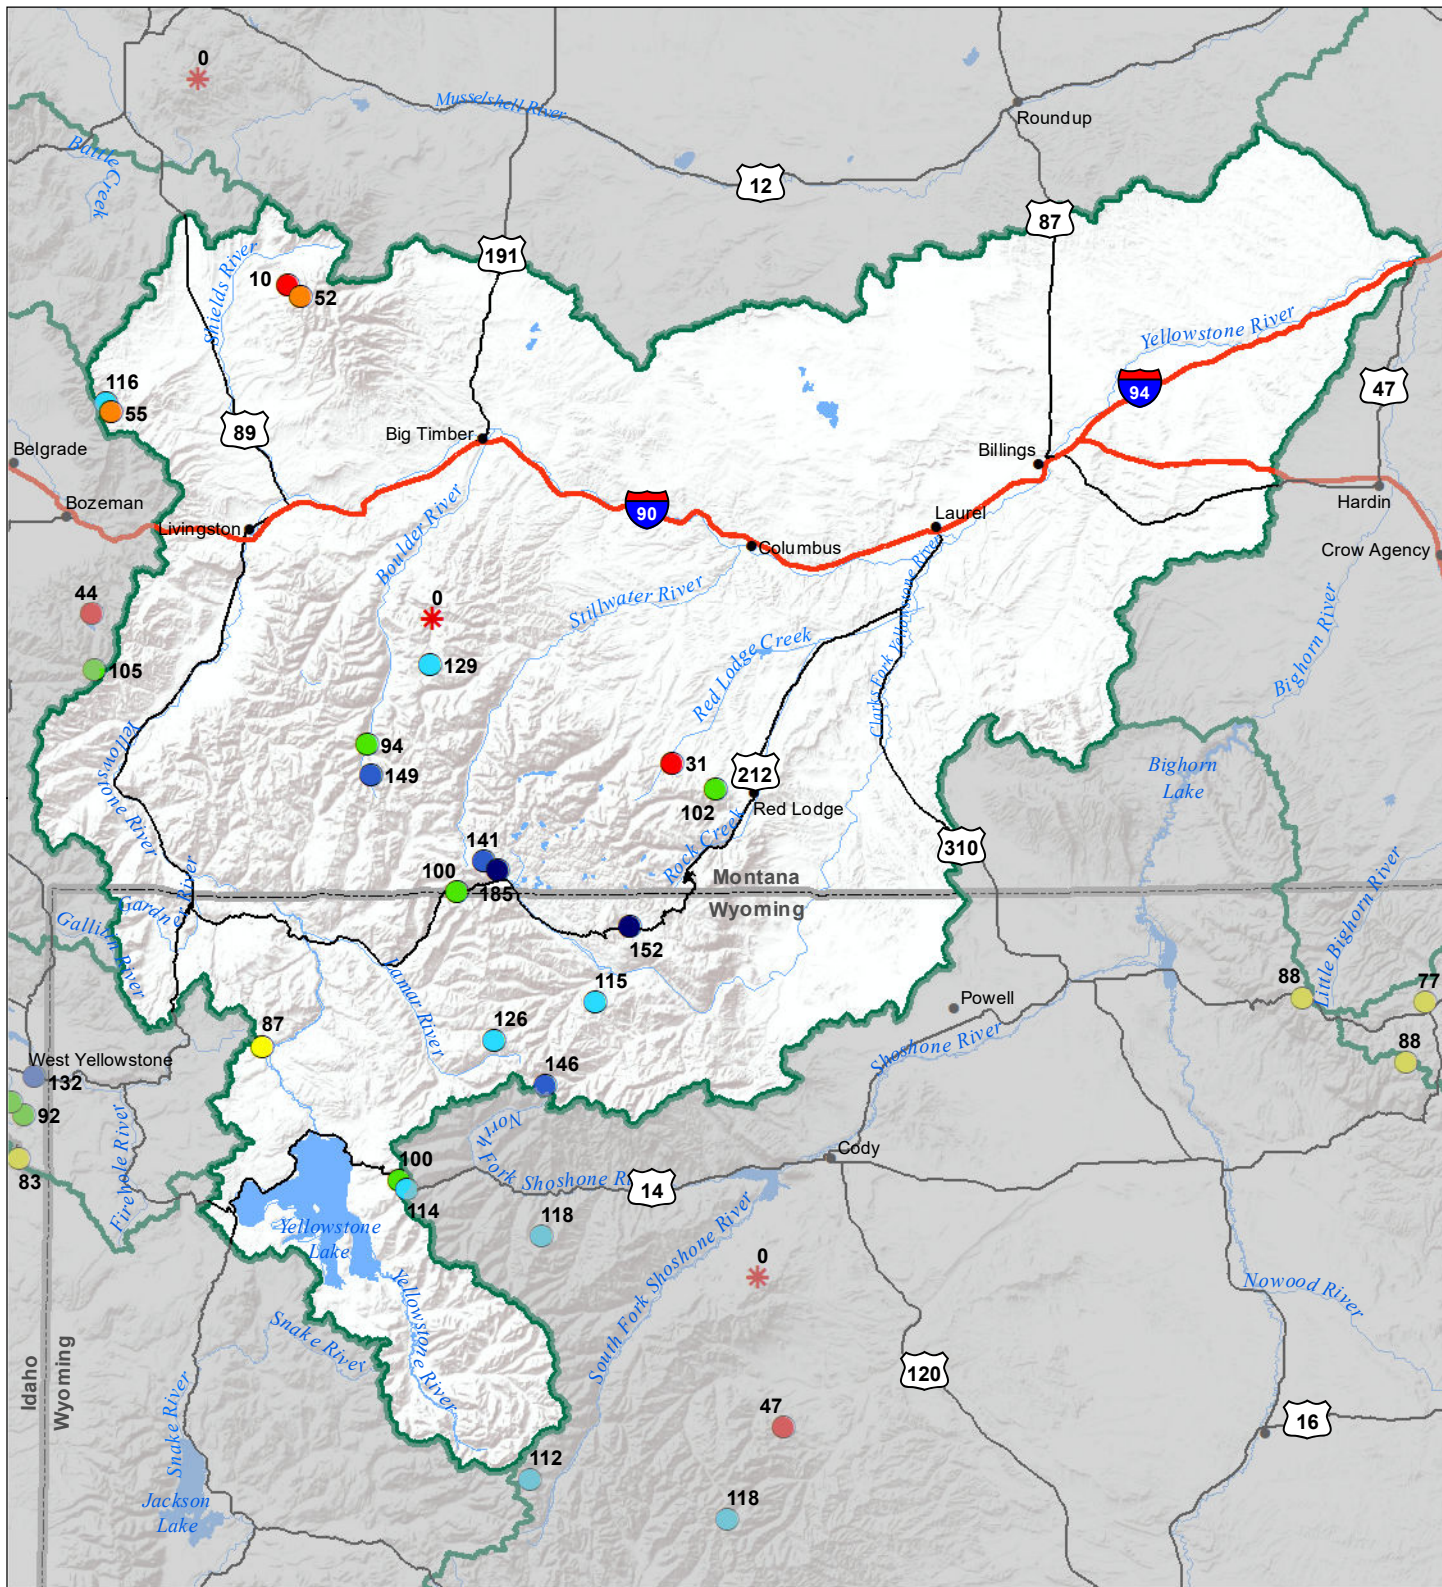

# Upper Yellowstone River Basin Snow Water Equivalent Percentage of Normal December 1, 2020

## Snow Water Equivalent Percent of Normal

### SNOTEL

- > 150%
- 131 - 150%
- 111 - 130%
- 91 - 110%
- 71 - 90%
- 51 - 70%
- 1 - 50%
- \* 0%

### Snowcourse

- ⊕ > 150%
- ⊕ 131 - 150%
- ⊕ 111 - 130%
- ⊕ 91 - 110%
- ⊕ 71 - 90%
- ⊕ 51 - 70%
- ⊕ 1 - 50%
- \* 0%