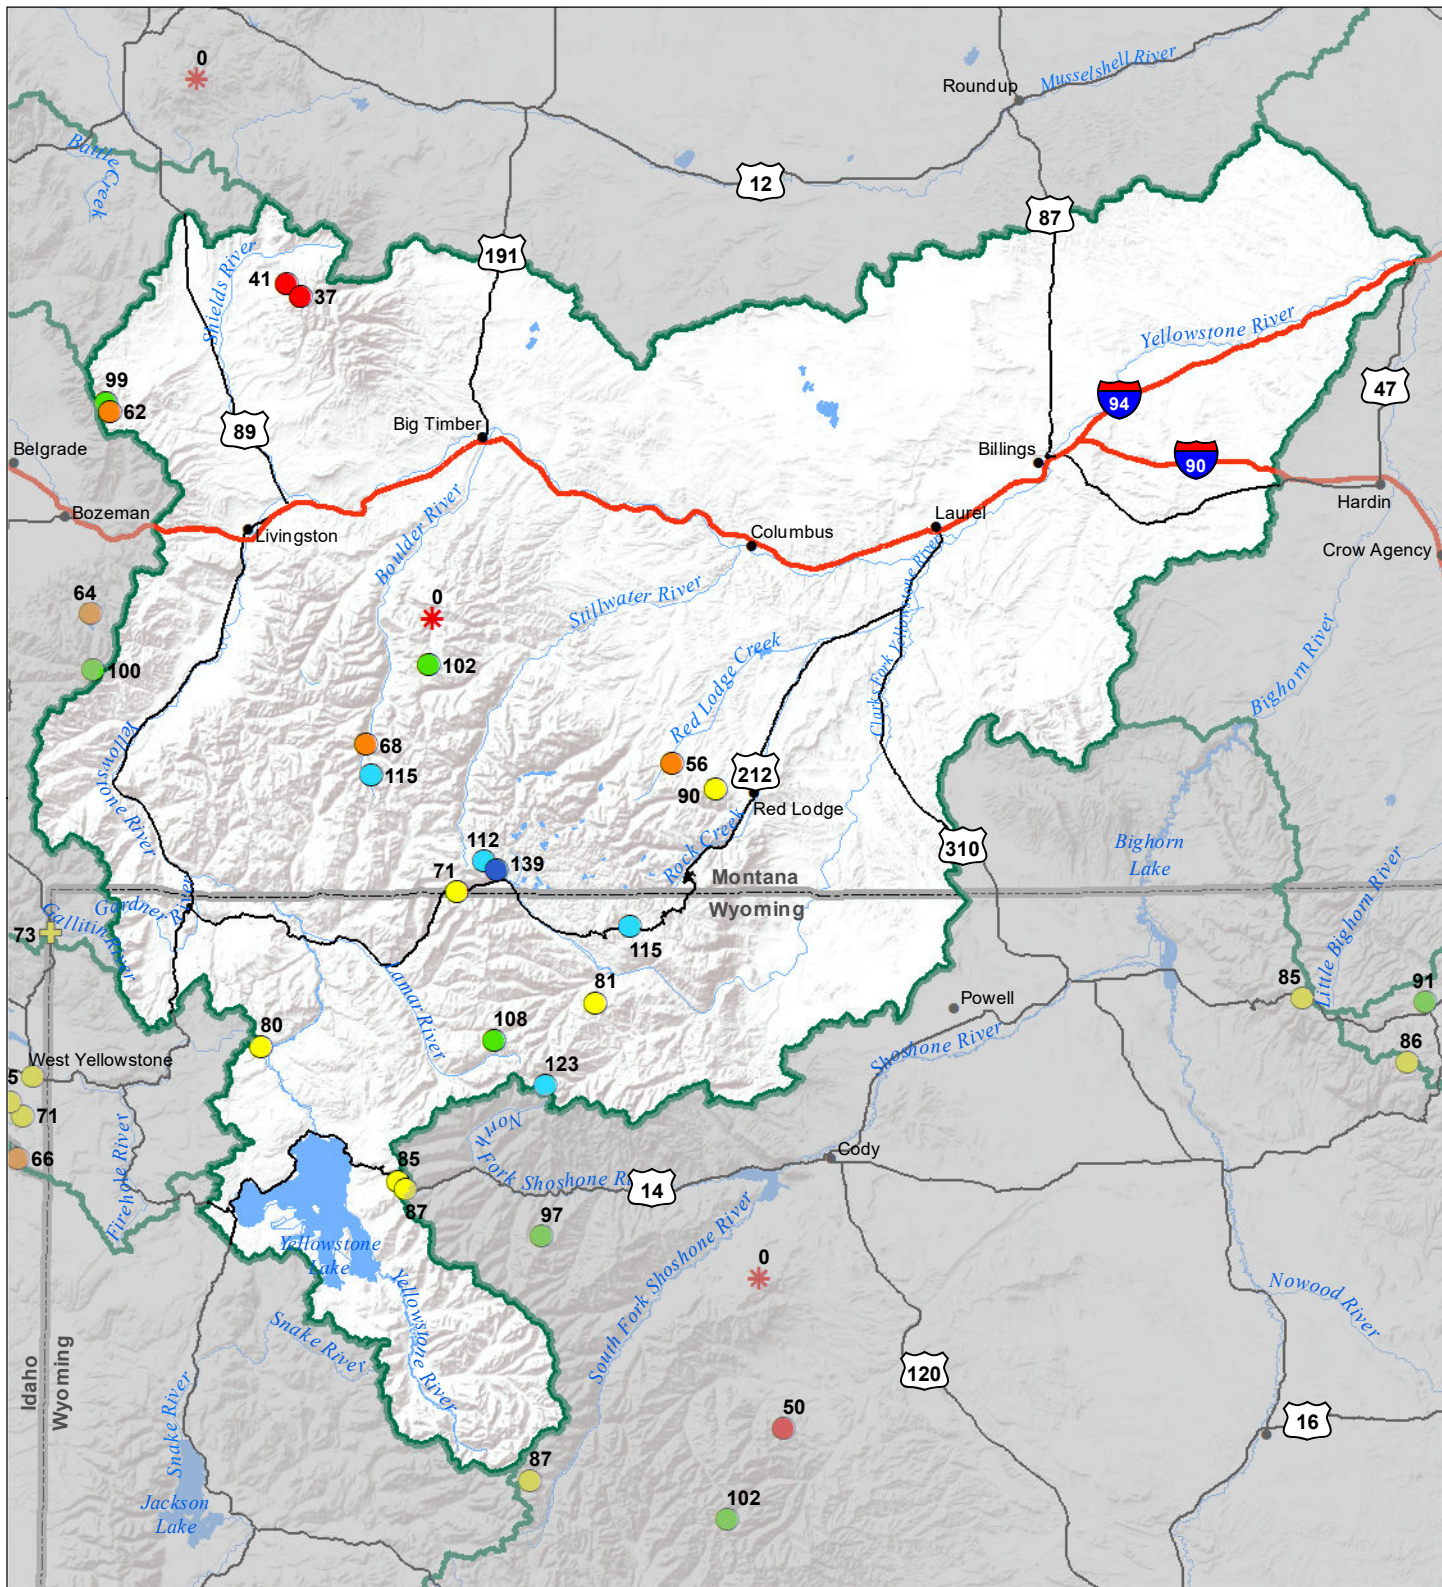

Upper Yellowstone River Basin Snow Water Equivalent Percentage of Normal January 1, 2021

Snow Water Equivalent Percent of Normal

SNOTEL

- > 150%
- 131 - 150%
- 111 - 130%
- 91 - 110%
- 71 - 90%
- 51 - 70%
- 1 - 50%
- ✱ 0%

Snowcourse

- + > 150%
- + 131 - 150%
- + 111 - 130%
- + 91 - 110%
- + 71 - 90%
- + 51 - 70%
- + 1 - 50%
- ✱ 0%