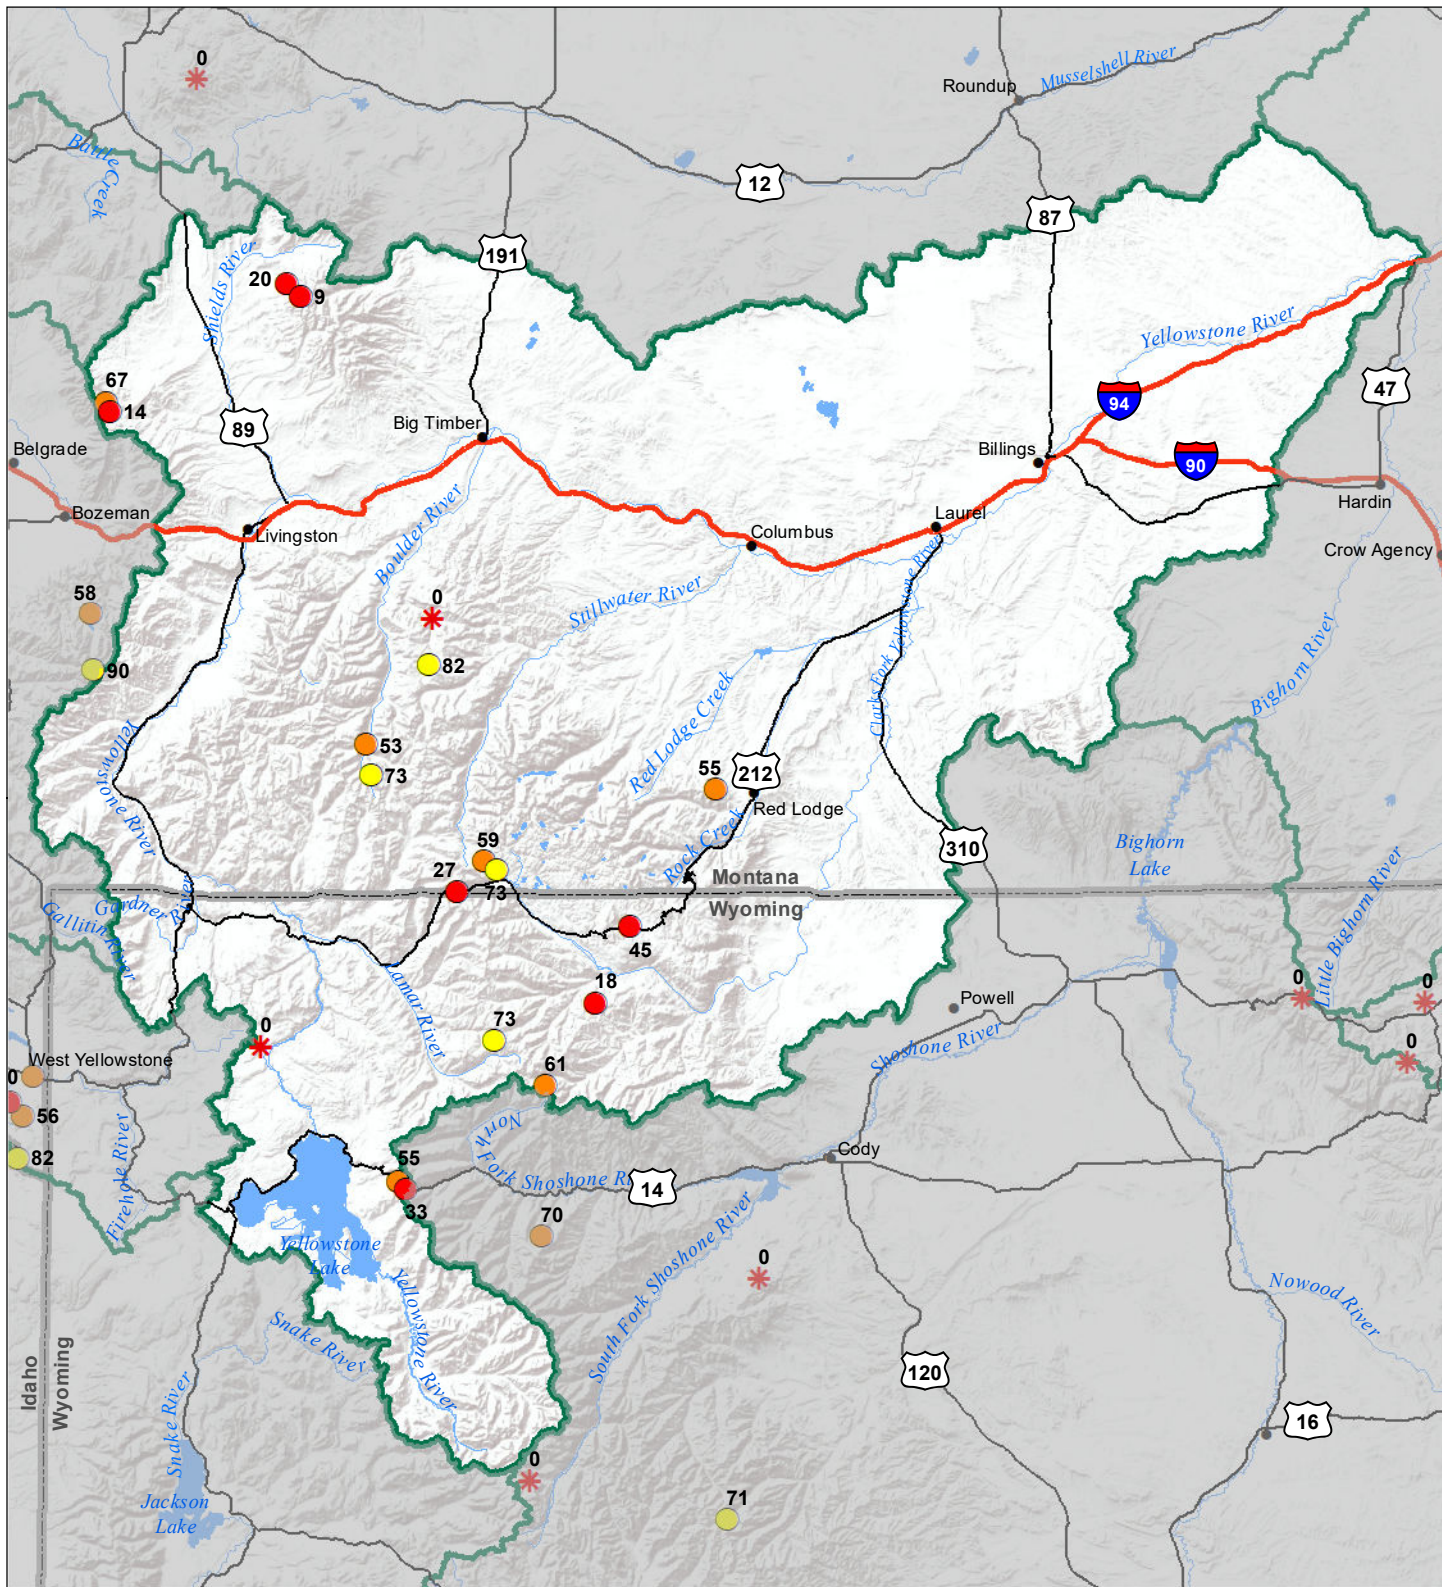

# Upper Yellowstone River Basin Snow Water Equivalent Percentage of Normal December 1, 2021

### Snow Water Equivalent Percent of Normal

**SNOTEL**

- > 150%
- 131 - 150%
- 111 - 130%
- 91 - 110%
- 71 - 90%
- 51 - 70%
- 1 - 50%
- \* 0%

**Snowcourse**

- ⊕ > 150%
- ⊕ 131 - 150%
- ⊕ 111 - 130%
- ⊕ 91 - 110%
- ⊕ 71 - 90%
- ⊕ 51 - 70%
- ⊕ 1 - 50%
- \* 0%