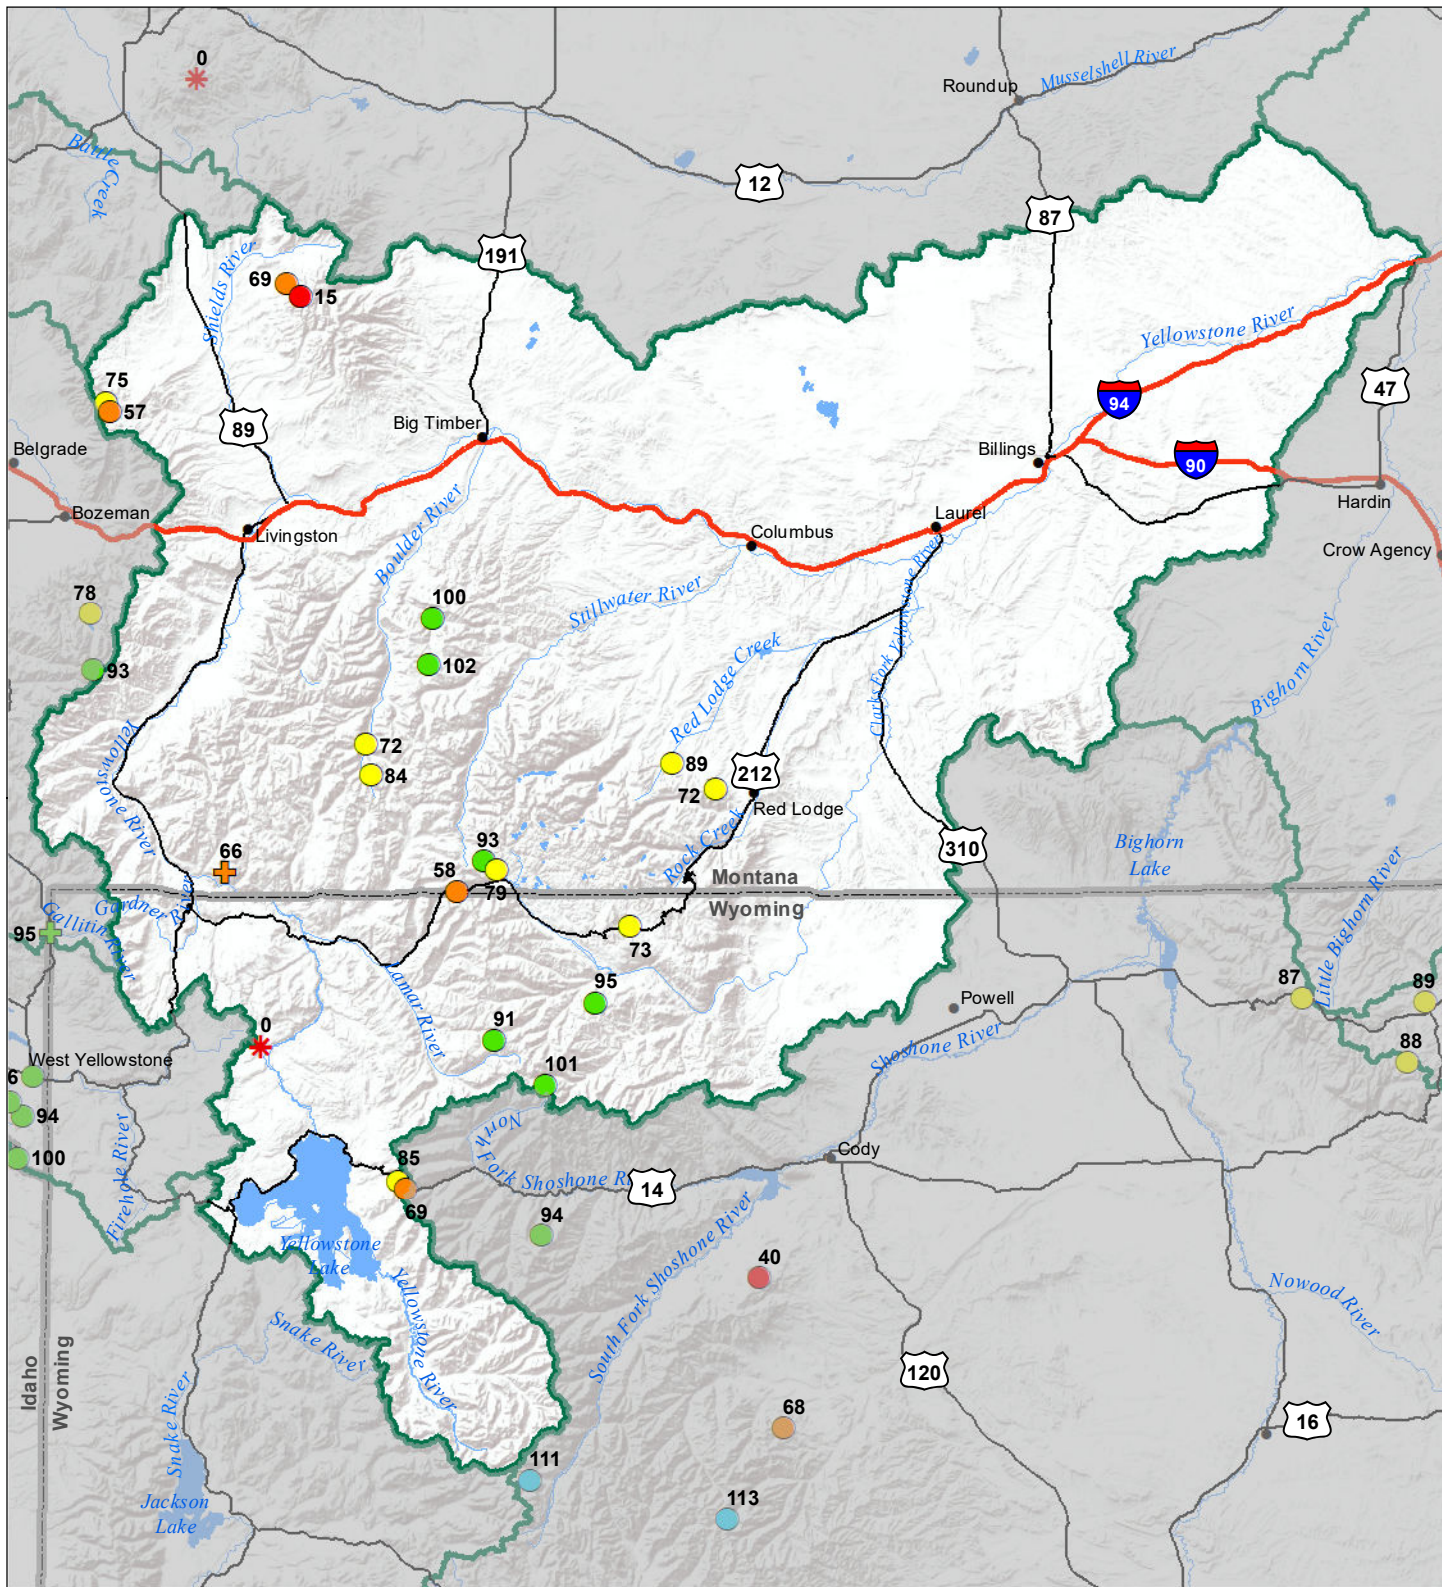

Upper Yellowstone River Basin Snow Water Equivalent Percentage of Normal February 1, 2022

Snow Water Equivalent Percent of Normal

SNOTEL

- > 150%
- 131 - 150%
- 111 - 130%
- 91 - 110%
- 71 - 90%
- 51 - 70%
- 1 - 50%
- * 0%

Snowcourse

- ⊕ > 150%
- ⊕ 131 - 150%
- ⊕ 111 - 130%
- ⊕ 91 - 110%
- ⊕ 71 - 90%
- ⊕ 51 - 70%
- ⊕ 1 - 50%
- * 0%