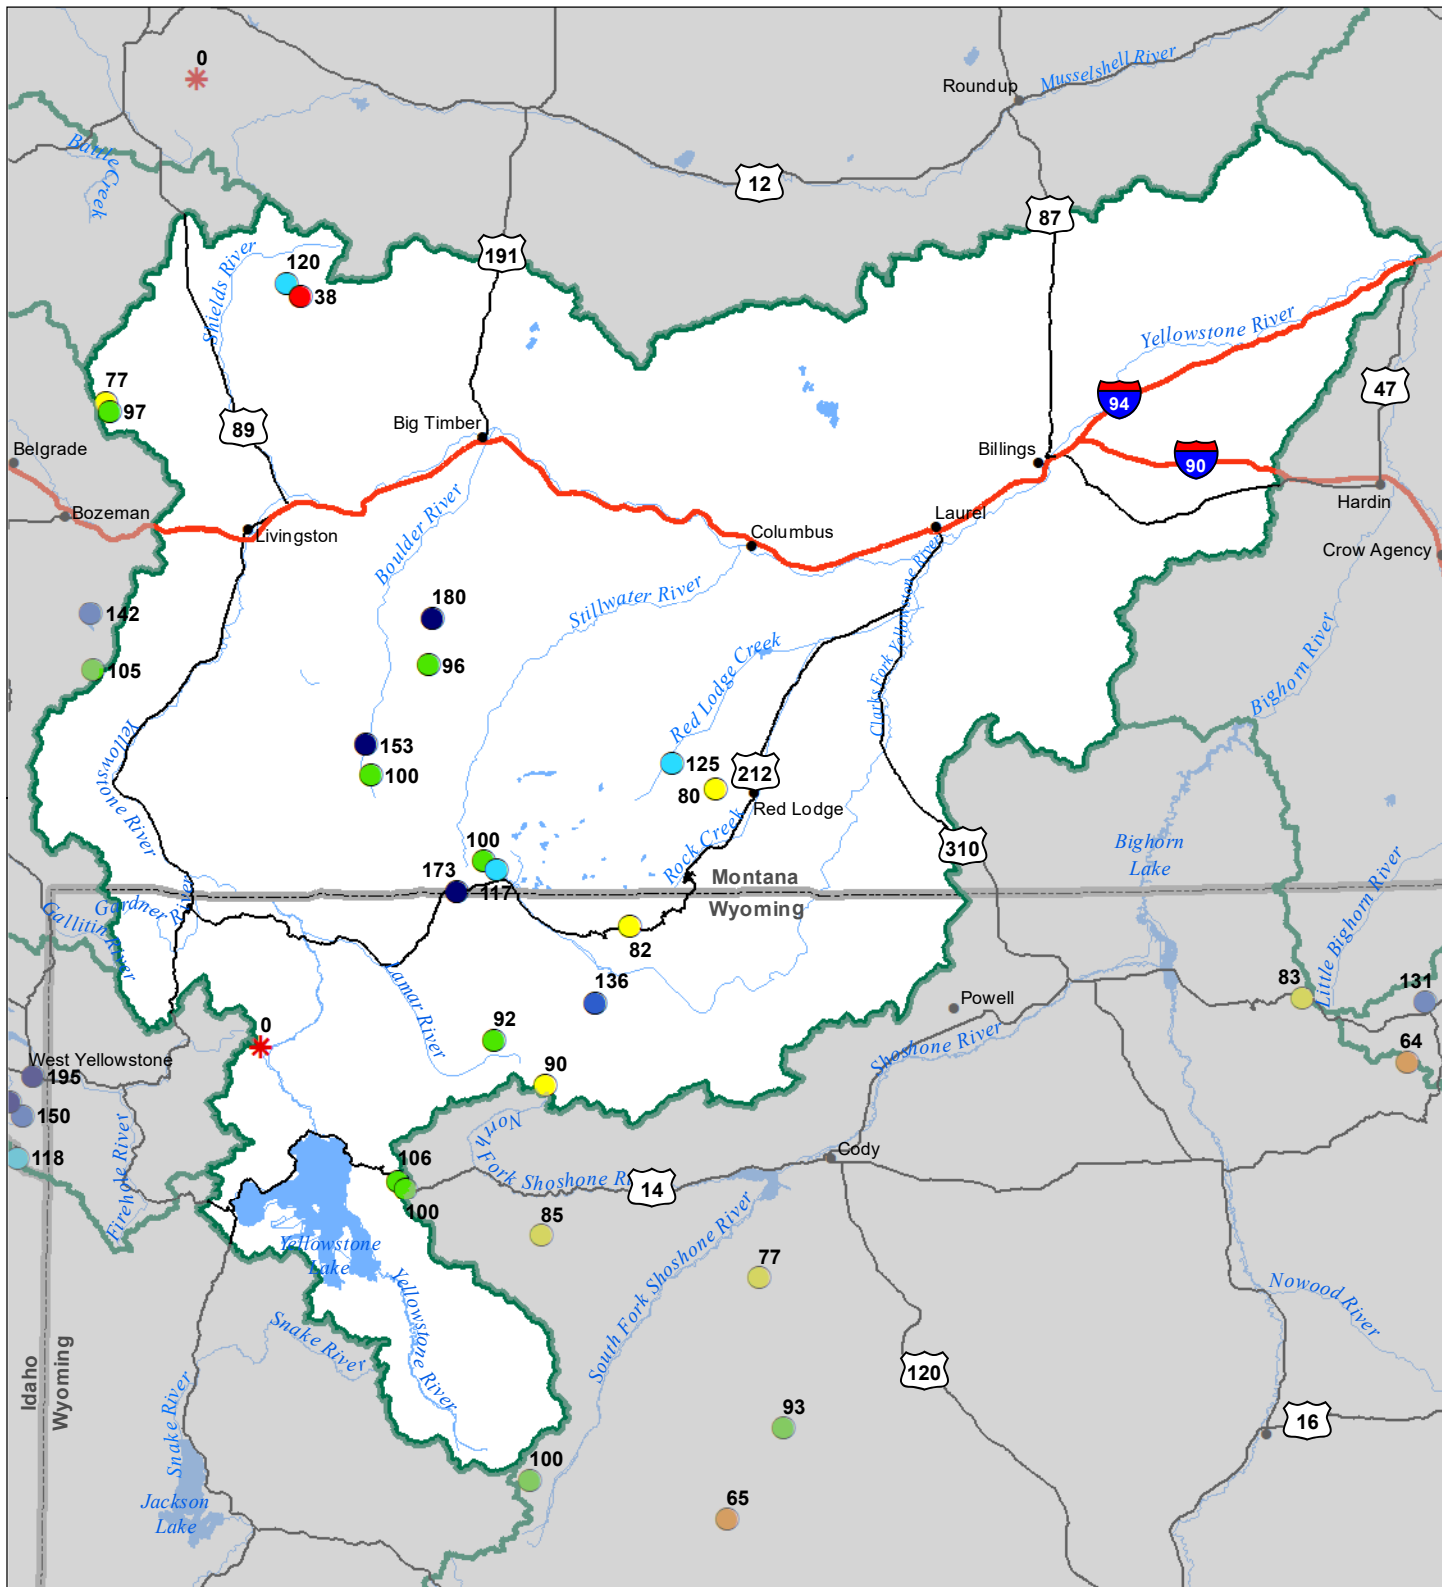

Upper Yellowstone River Basin Snow Water Equivalent Percentage of Normal December 1, 2022

Snow Water Equivalent Percent of Normal

SNOTEL

- > 150%
- 131 - 150%
- 111 - 130%
- 91 - 110%
- 71 - 90%
- 51 - 70%
- 1 - 50%
- * 0%

Snowcourse

- ⊕ > 150%
- ⊕ 131 - 150%
- ⊕ 111 - 130%
- ⊕ 91 - 110%
- ⊕ 71 - 90%
- ⊕ 51 - 70%
- ⊕ 1 - 50%
- * 0%