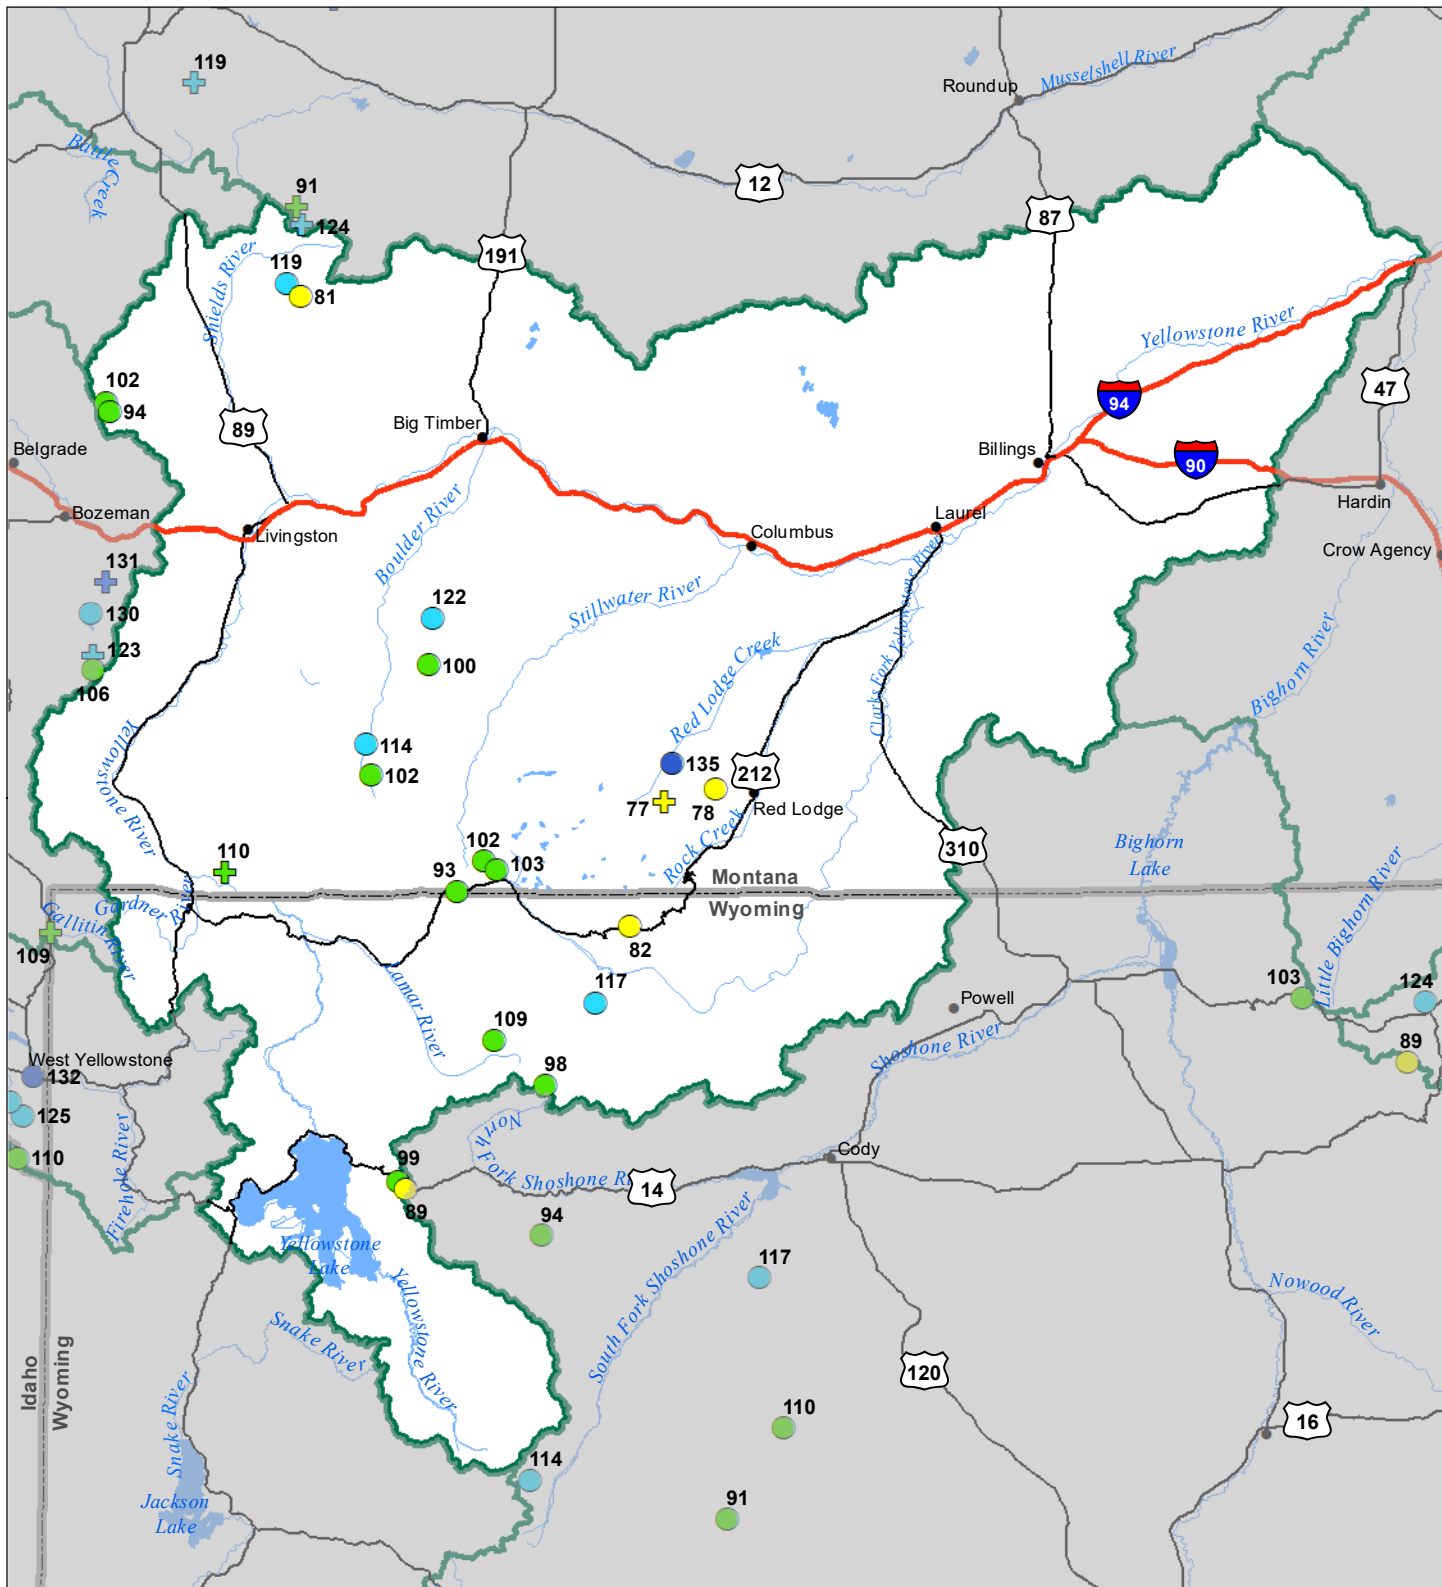

# Upper Yellowstone River Basin Snow Water Equivalent Percentage of Normal March 1, 2023

### Snow Water Equivalent Percent of Normal

**SNOTEL**

- > 150%
- 131 - 150%
- 111 - 130%
- 91 - 110%
- 71 - 90%
- 51 - 70%
- 1 - 50%
- \*

**Snowcourse**

- ⊕ > 150%
- ⊕ 131 - 150%
- ⊕ 111 - 130%
- ⊕ 91 - 110%
- ⊕ 71 - 90%
- ⊕ 51 - 70%
- ⊕ 1 - 50%
- ⊕ \*