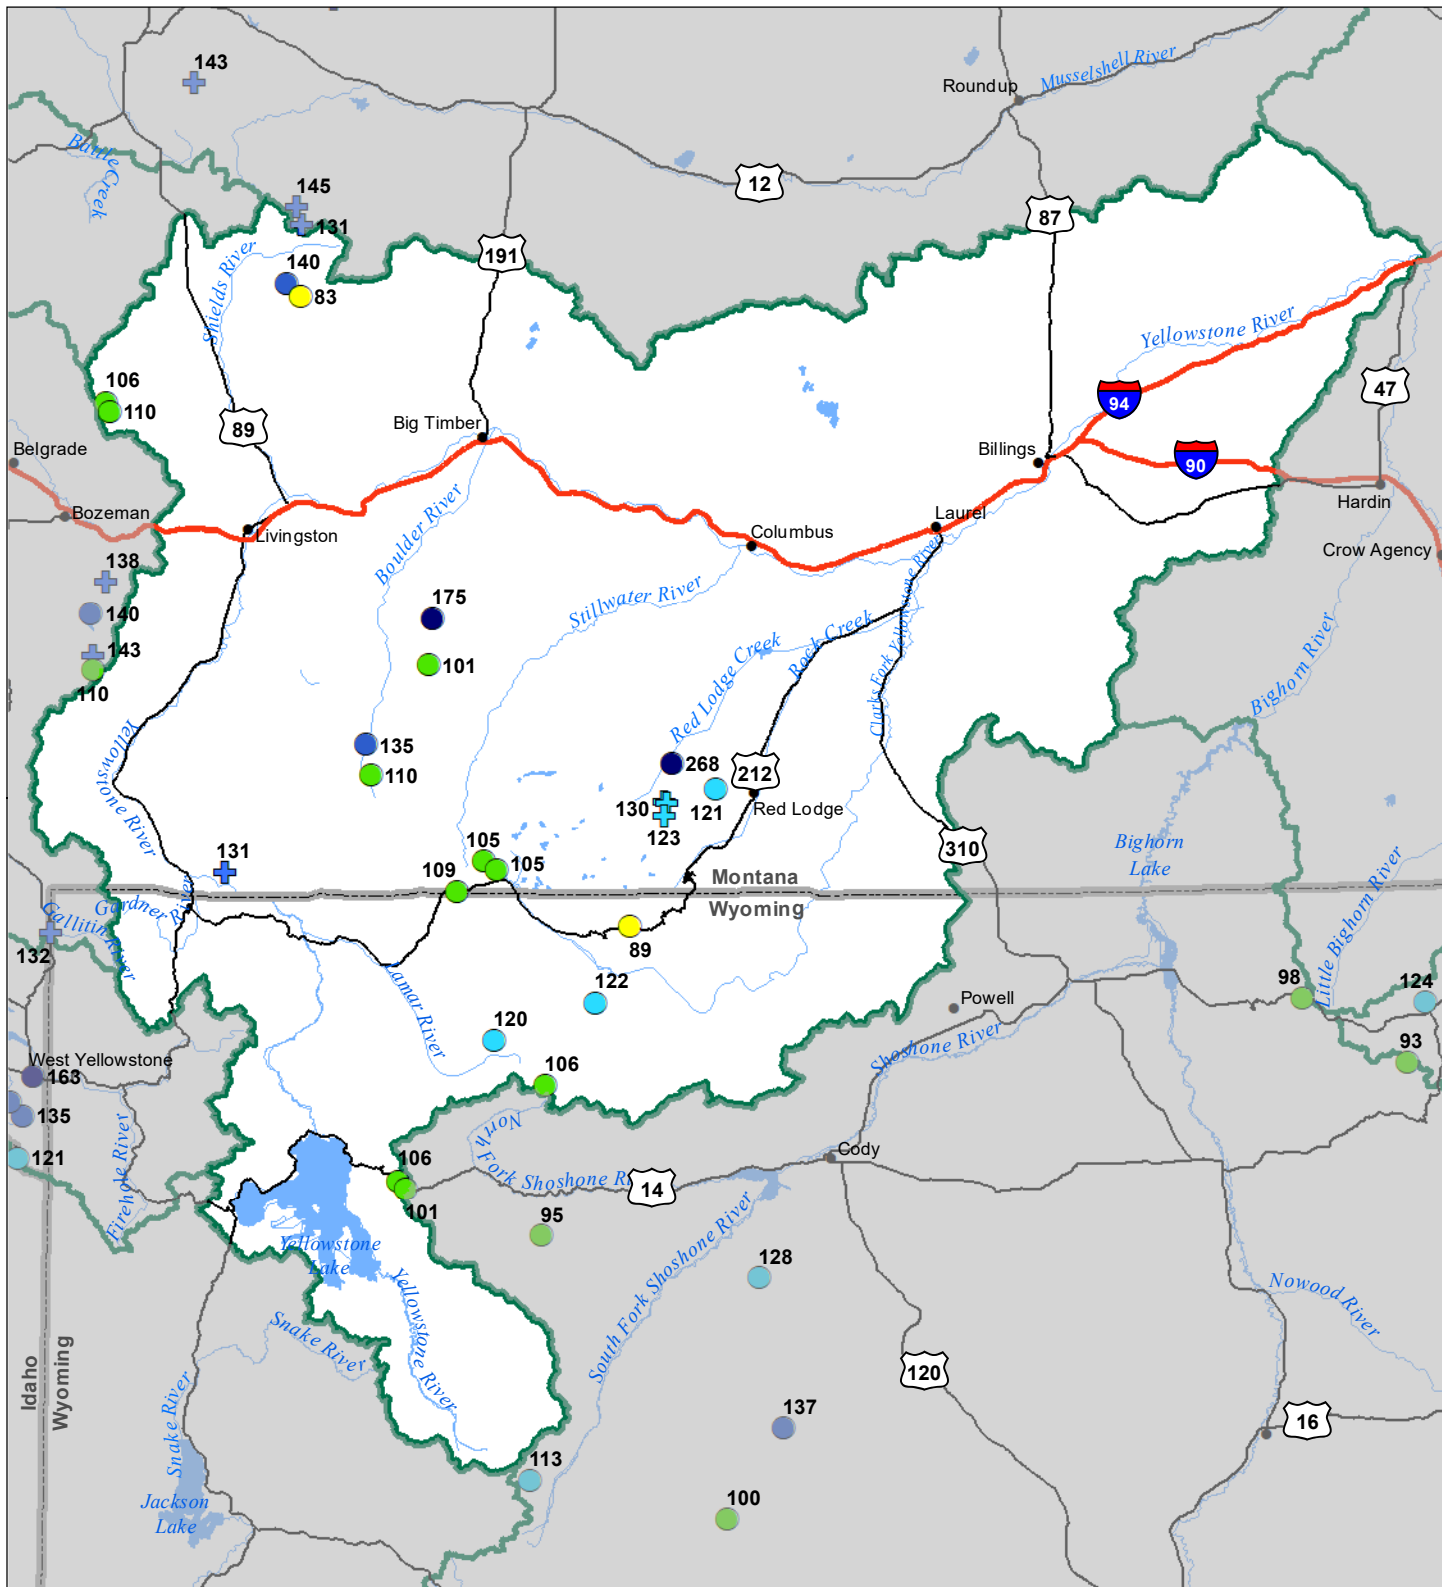

Upper Yellowstone River Basin Snow Water Equivalent Percentage of Normal April 1, 2023

Snow Water Equivalent Percent of Normal

SNOTEL

- > 150%
- 131 - 150%
- 111 - 130%
- 91 - 110%
- 71 - 90%
- 51 - 70%
- 1 - 50%
- * 0%

Snowcourse

- ⊕ > 150%
- ⊕ 131 - 150%
- ⊕ 111 - 130%
- ⊕ 91 - 110%
- ⊕ 71 - 90%
- ⊕ 51 - 70%
- ⊕ 1 - 50%
- * 0%