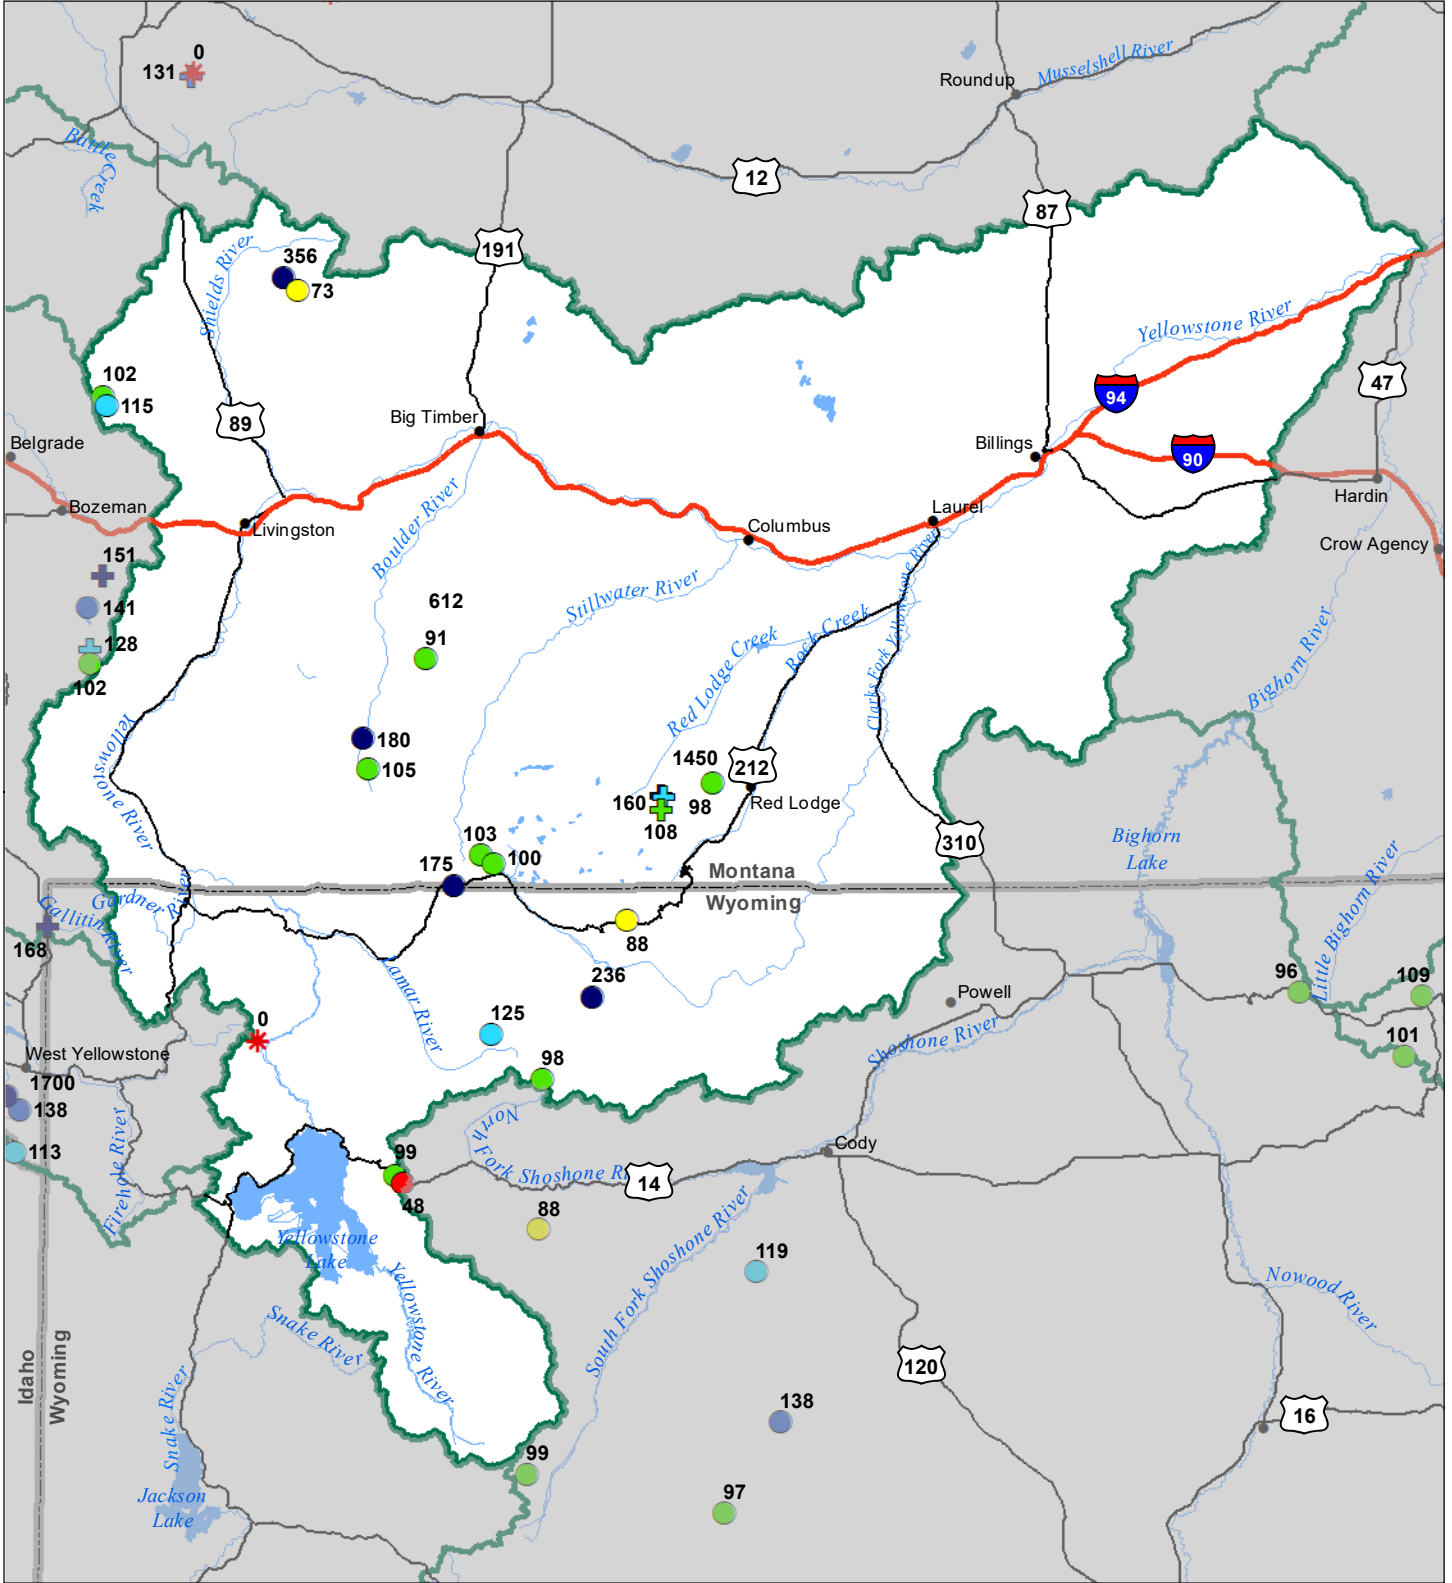

Upper Yellowstone River Basin Snow Water Equivalent Percentage of Normal May 1, 2023

Snow Water Equivalent Percent of Normal

SNOTEL

- > 150%
- 131 - 150%
- 111 - 130%
- 91 - 110%
- 71 - 90%
- 51 - 70%
- 1 - 50%
- * 0%

Snowcourse

- ⊕ > 150%
- ⊕ 131 - 150%
- ⊕ 111 - 130%
- ⊕ 91 - 110%
- ⊕ 71 - 90%
- ⊕ 51 - 70%
- ⊕ 1 - 50%
- * 0%