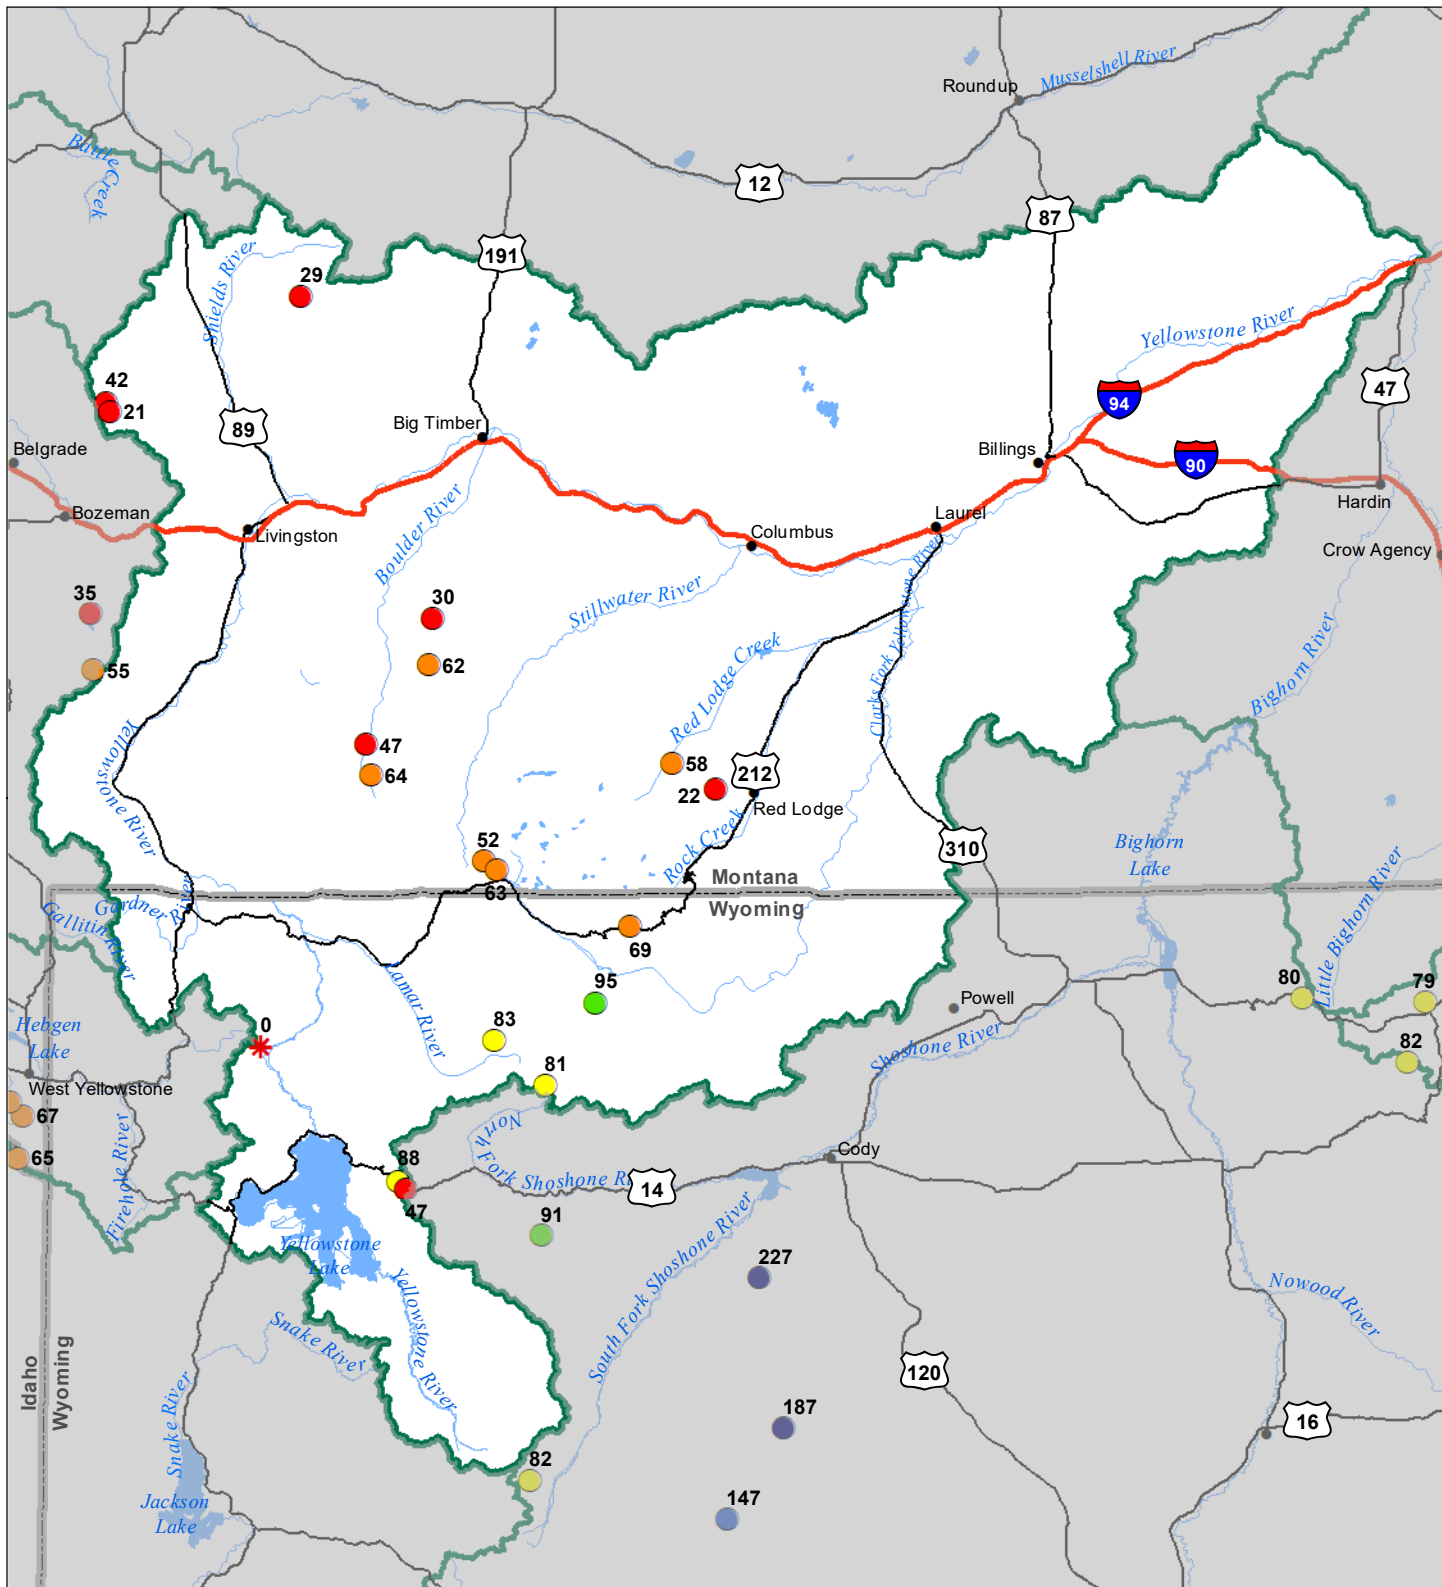

Upper Yellowstone River Basin Snow Water Equivalent Percentage of Normal December 1, 2023

Snow Water Equivalent Percent of Normal

SNOTEL

- > 150%
- 131 - 150%
- 111 - 130%
- 91 - 110%
- 71 - 90%
- 51 - 70%
- 1 - 50%
- * 0%

Snowcourse

- ⊕ > 150%
- ⊕ 131 - 150%
- ⊕ 111 - 130%
- ⊕ 91 - 110%
- ⊕ 71 - 90%
- ⊕ 51 - 70%
- ⊕ 1 - 50%
- * 0%