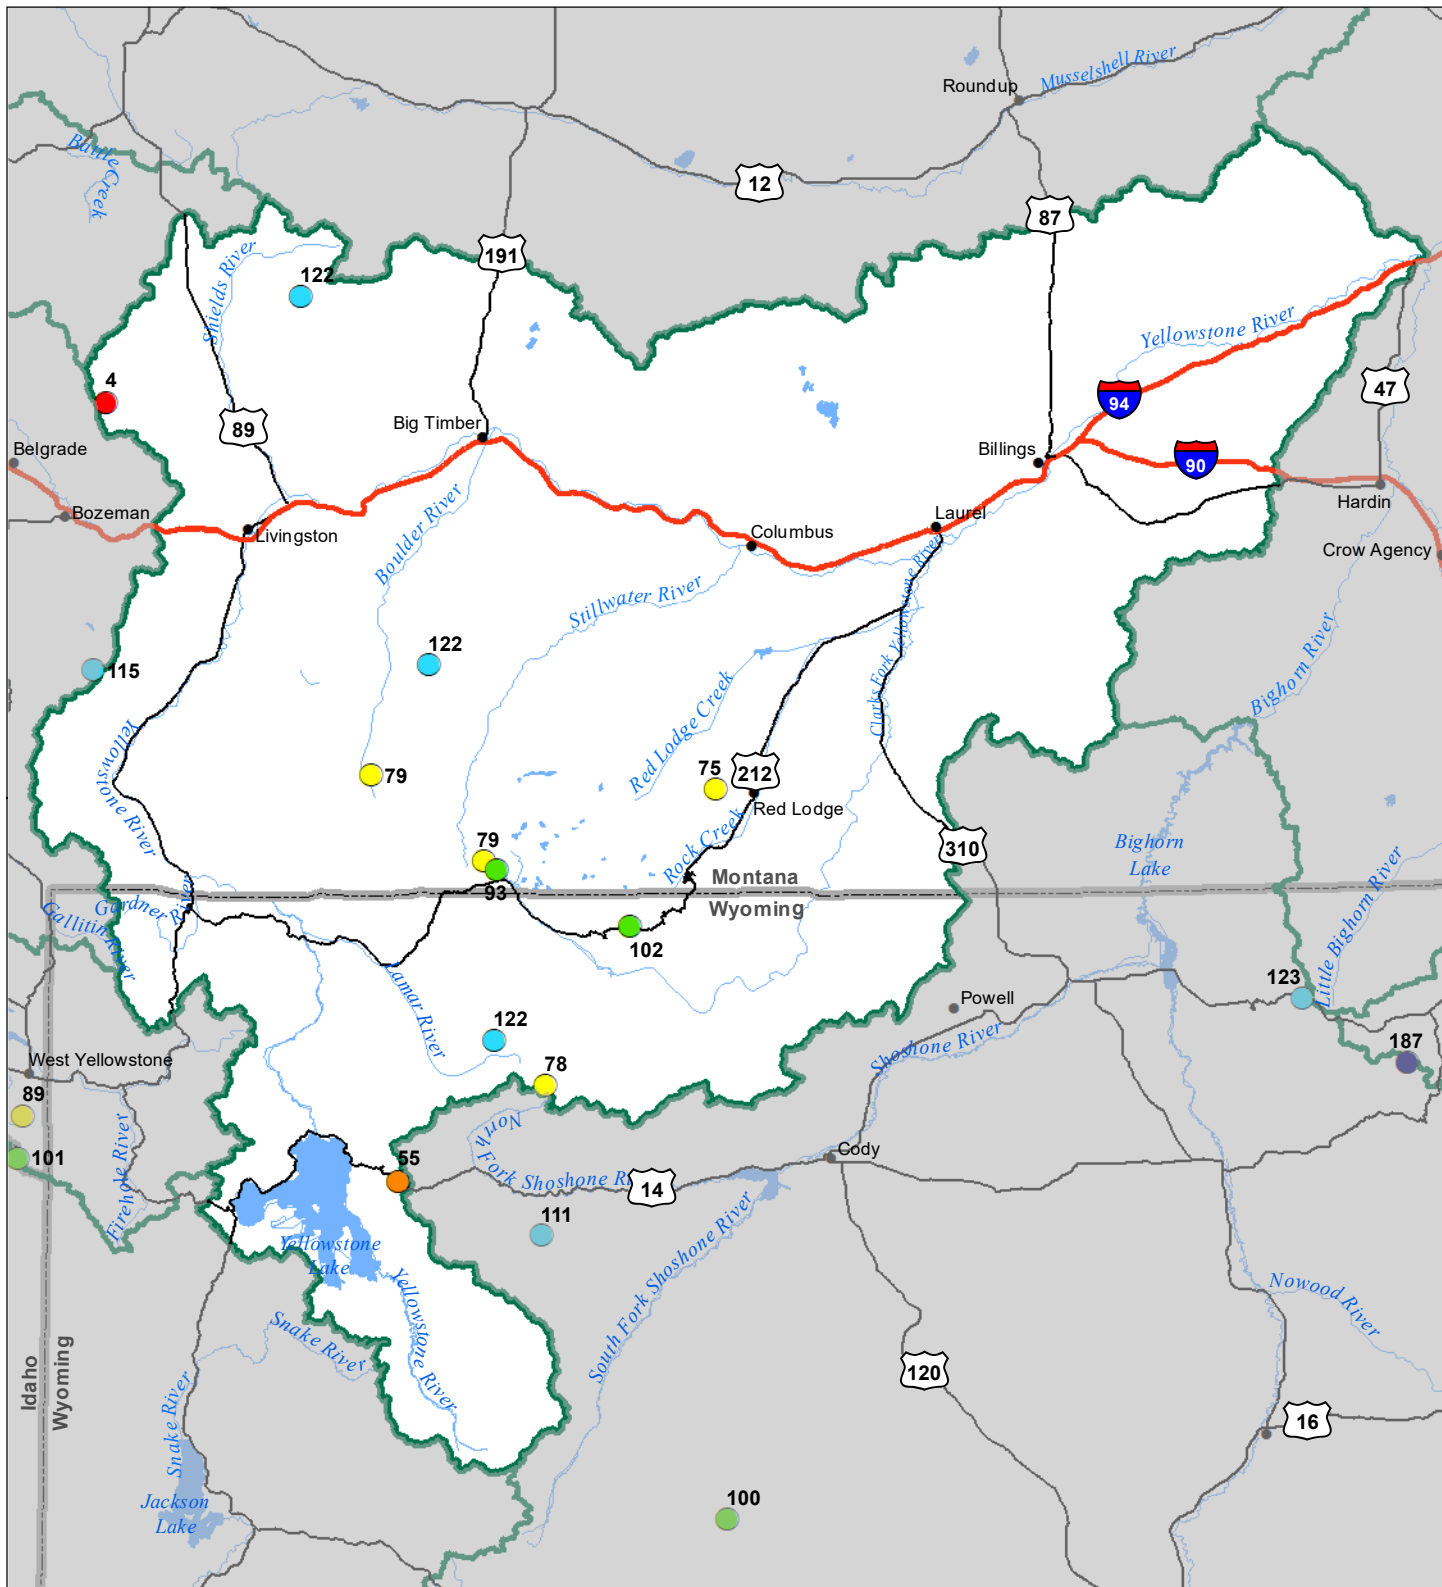

Upper Yellowstone River Basin Snow Water Equivalent Percentage of Normal June 1, 2024

Snow Water Equivalent Percent of Normal

SNOTEL

- > 150%
- 131 - 150%
- 111 - 130%
- 91 - 110%
- 71 - 90%
- 51 - 70%
- 1 - 50%
- *

Snowcourse

- ⊕ > 150%
- ⊕ 131 - 150%
- ⊕ 111 - 130%
- ⊕ 91 - 110%
- ⊕ 71 - 90%
- ⊕ 51 - 70%
- ⊕ 1 - 50%
- ⊕ *