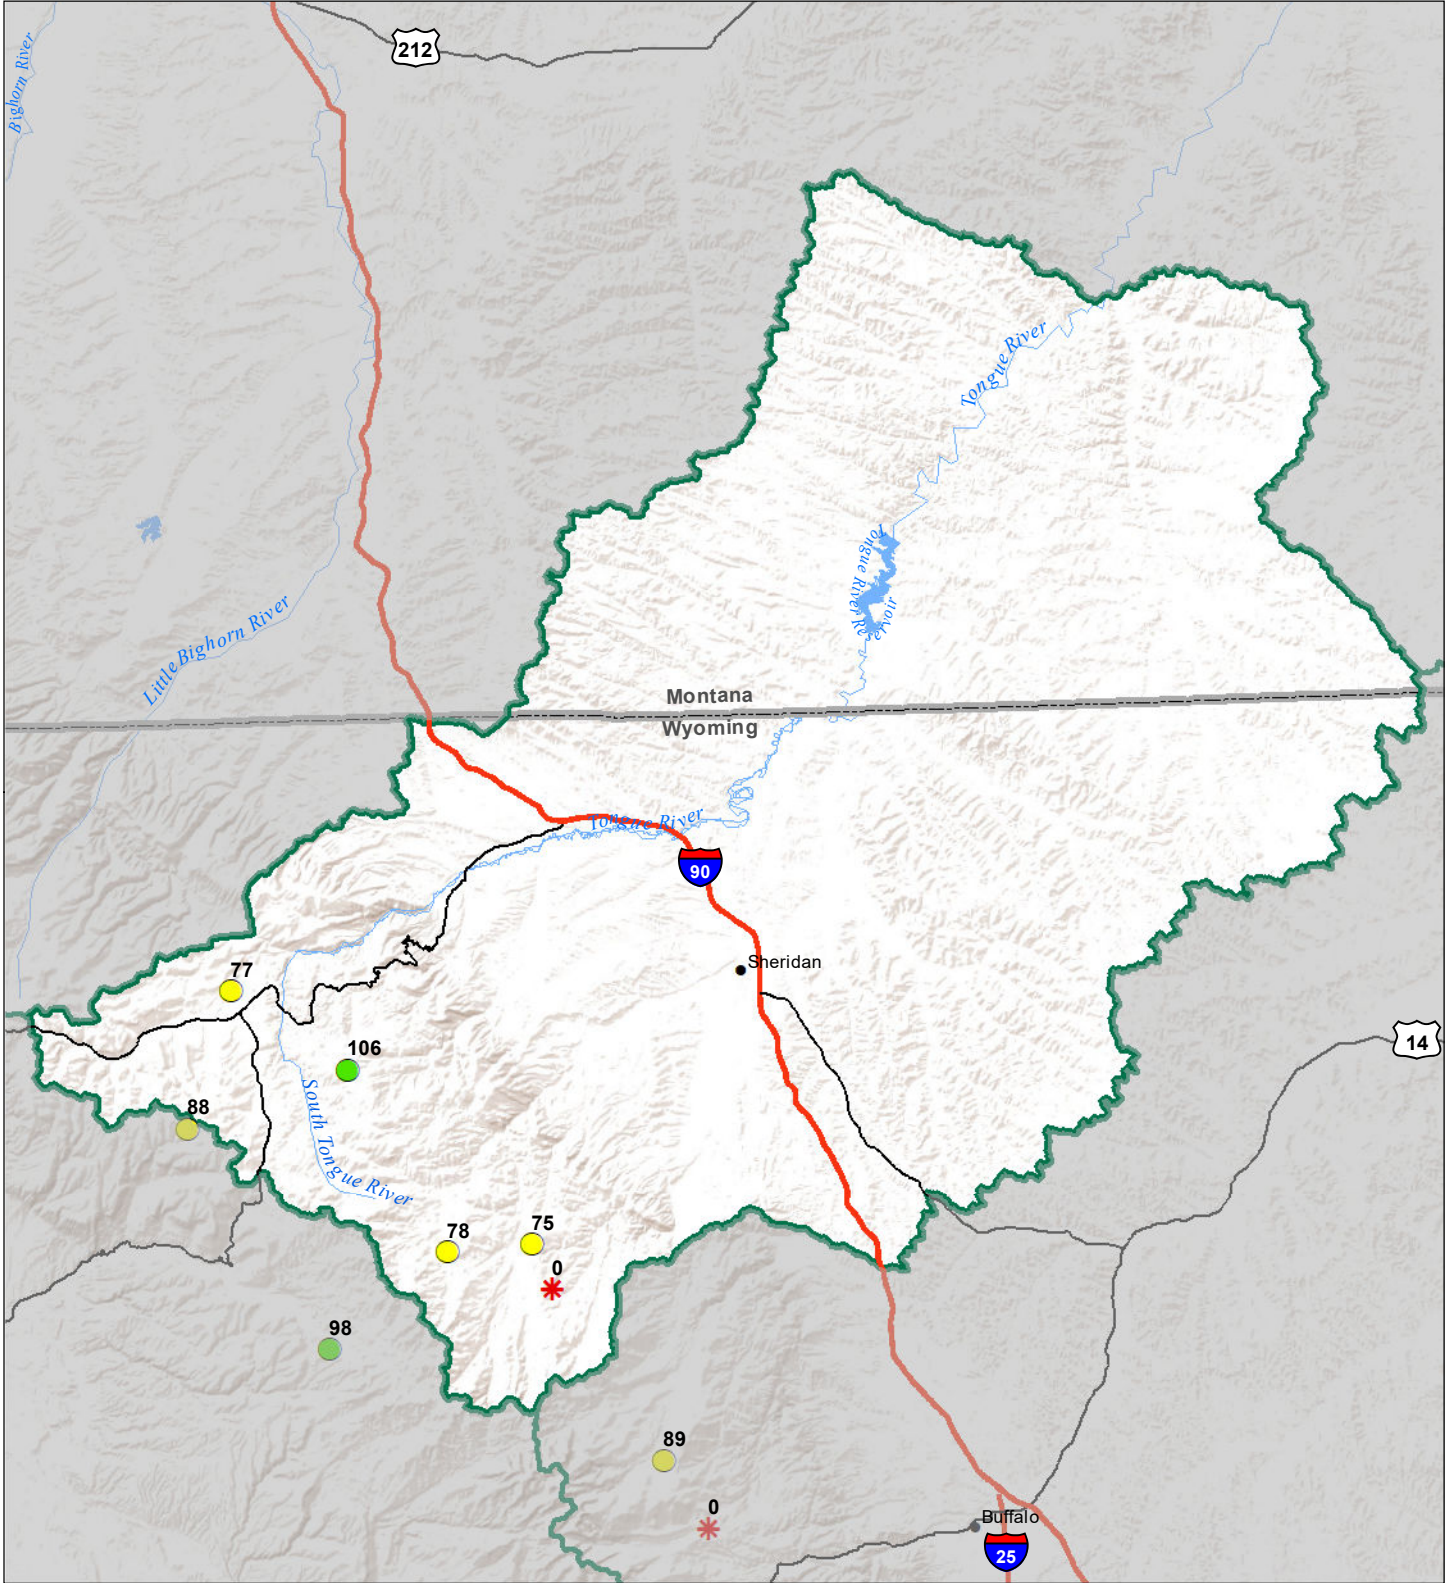

# Tongue River Basin Snow Water Equivalent Percentage of Normal December 1, 2020

## Snow Water Equivalent Percent of Normal

### SNOTEL

- > 150%
- 131 - 150%
- 111 - 130%
- 91 - 110%
- 71 - 90%
- 51 - 70%
- 1 - 50%
- \* 0%

### Snowcourse

- + > 150%
- + 131 - 150%
- + 111 - 130%
- + 91 - 110%
- + 71 - 90%
- + 51 - 70%
- + 1 - 50%
- \* 0%