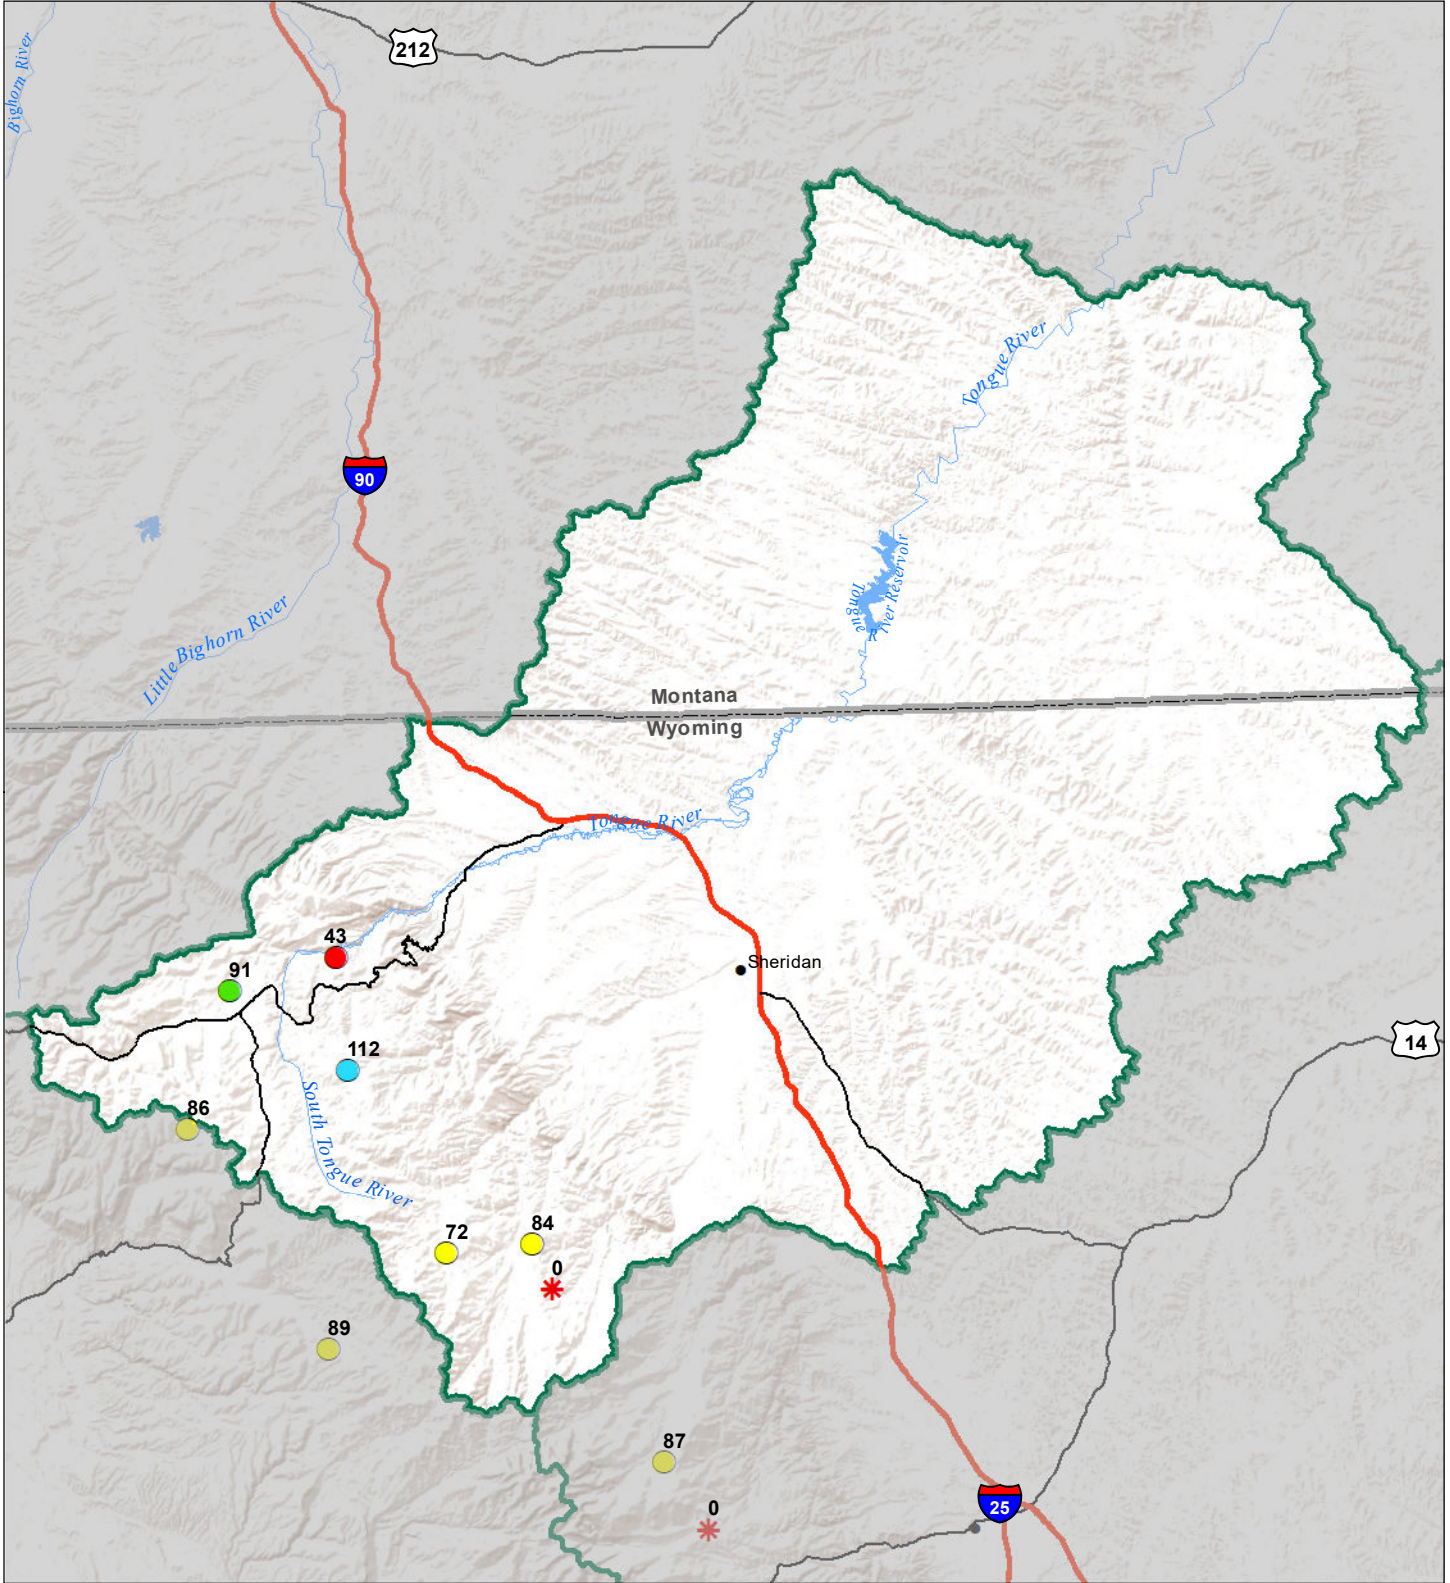

Tongue River Basin Snow Water Equivalent Percentage of Normal January 1, 2021

Snow Water Equivalent Percent of Normal

SNOTEL

- > 150%
- 131 - 150%
- 111 - 130%
- 91 - 110%
- 71 - 90%
- 51 - 70%
- 1 - 50%
- * 0%

Snowcourse

- + > 150%
- + 131 - 150%
- + 111 - 130%
- + 91 - 110%
- + 71 - 90%
- + 51 - 70%
- + 1 - 50%
- * 0%