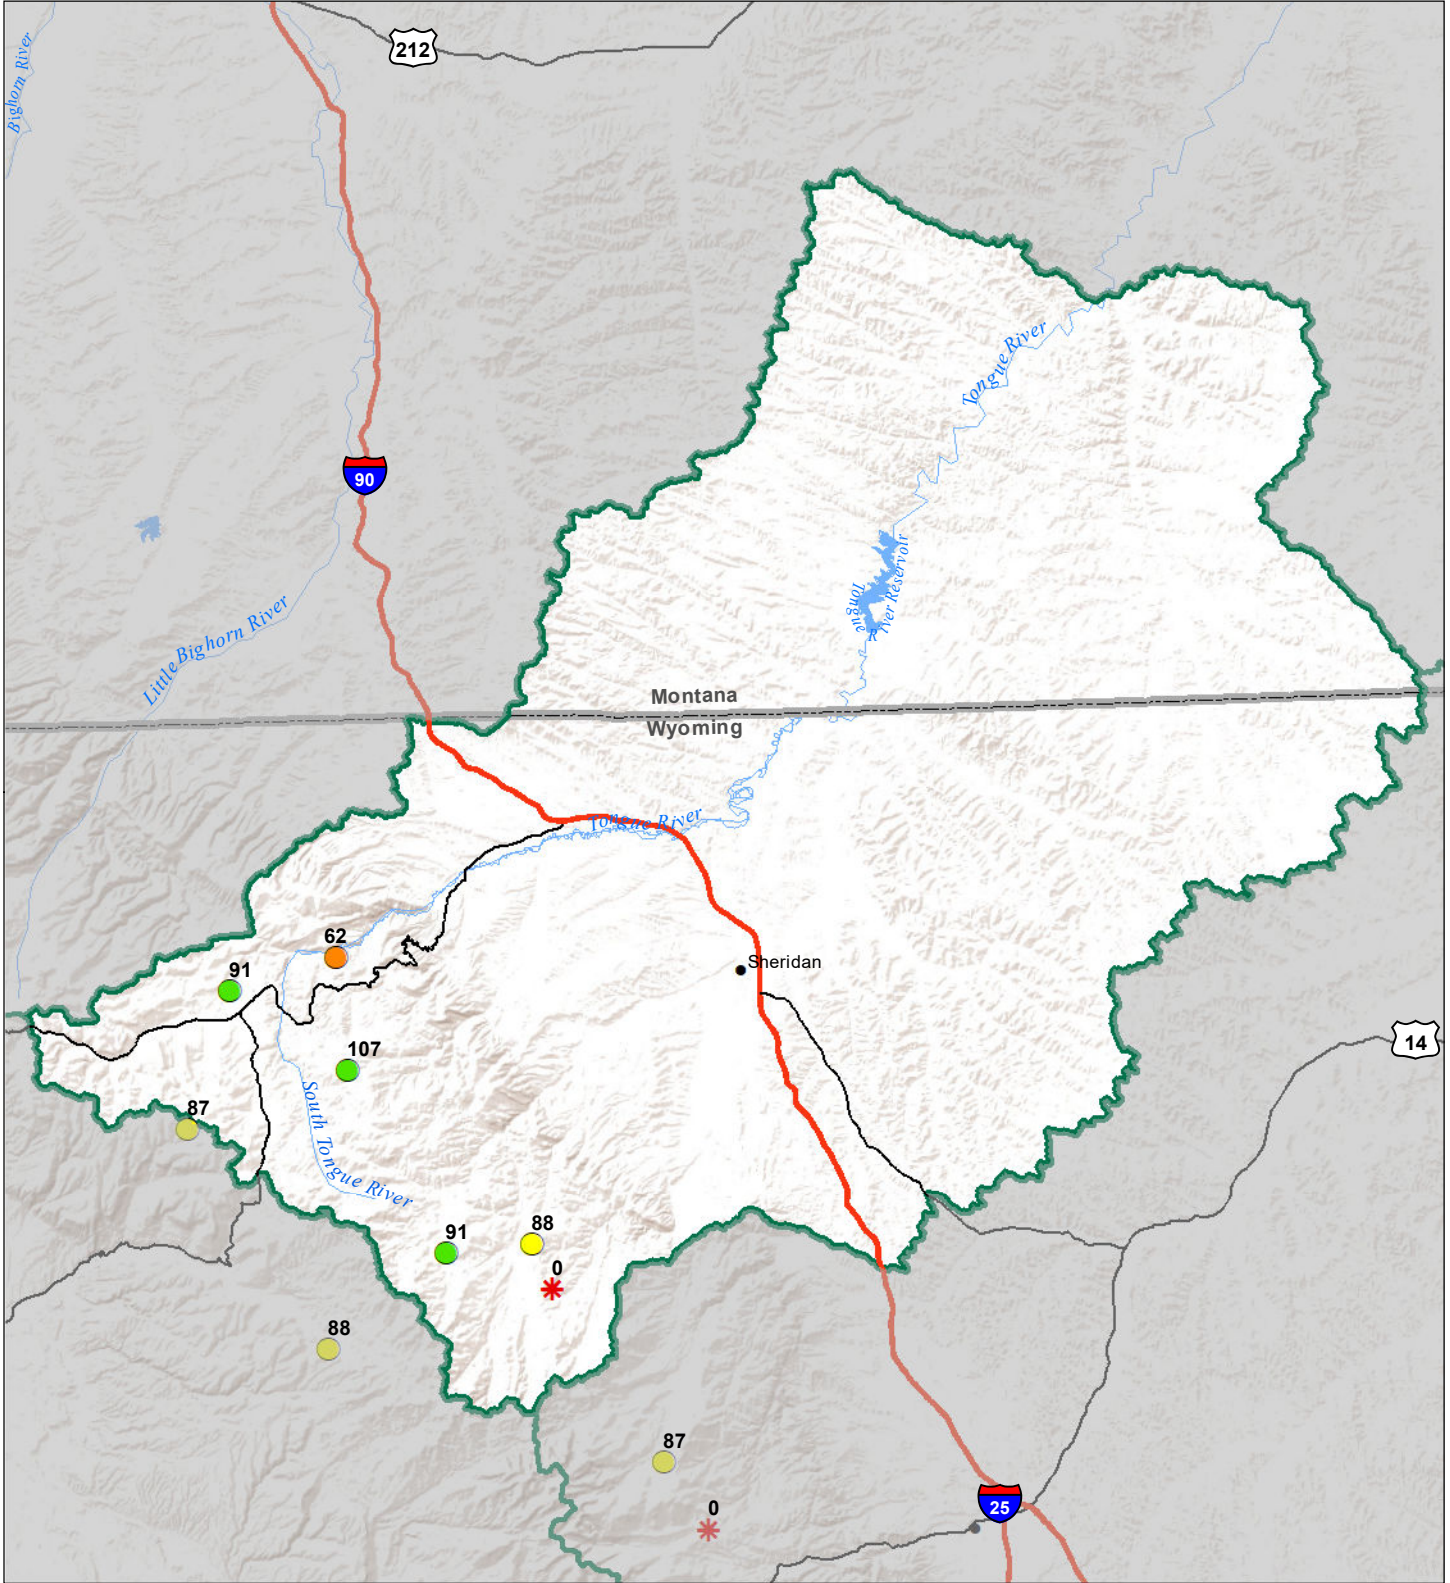

Tongue River Basin Snow Water Equivalent Percentage of Normal February 1, 2021

Snow Water Equivalent Percent of Normal

SNOTEL

- > 150%
- 131 - 150%
- 111 - 130%
- 91 - 110%
- 71 - 90%
- 51 - 70%
- 1 - 50%
- * 0%

Snowcourse

- + > 150%
- + 131 - 150%
- + 111 - 130%
- + 91 - 110%
- + 71 - 90%
- + 51 - 70%
- + 1 - 50%
- * 0%