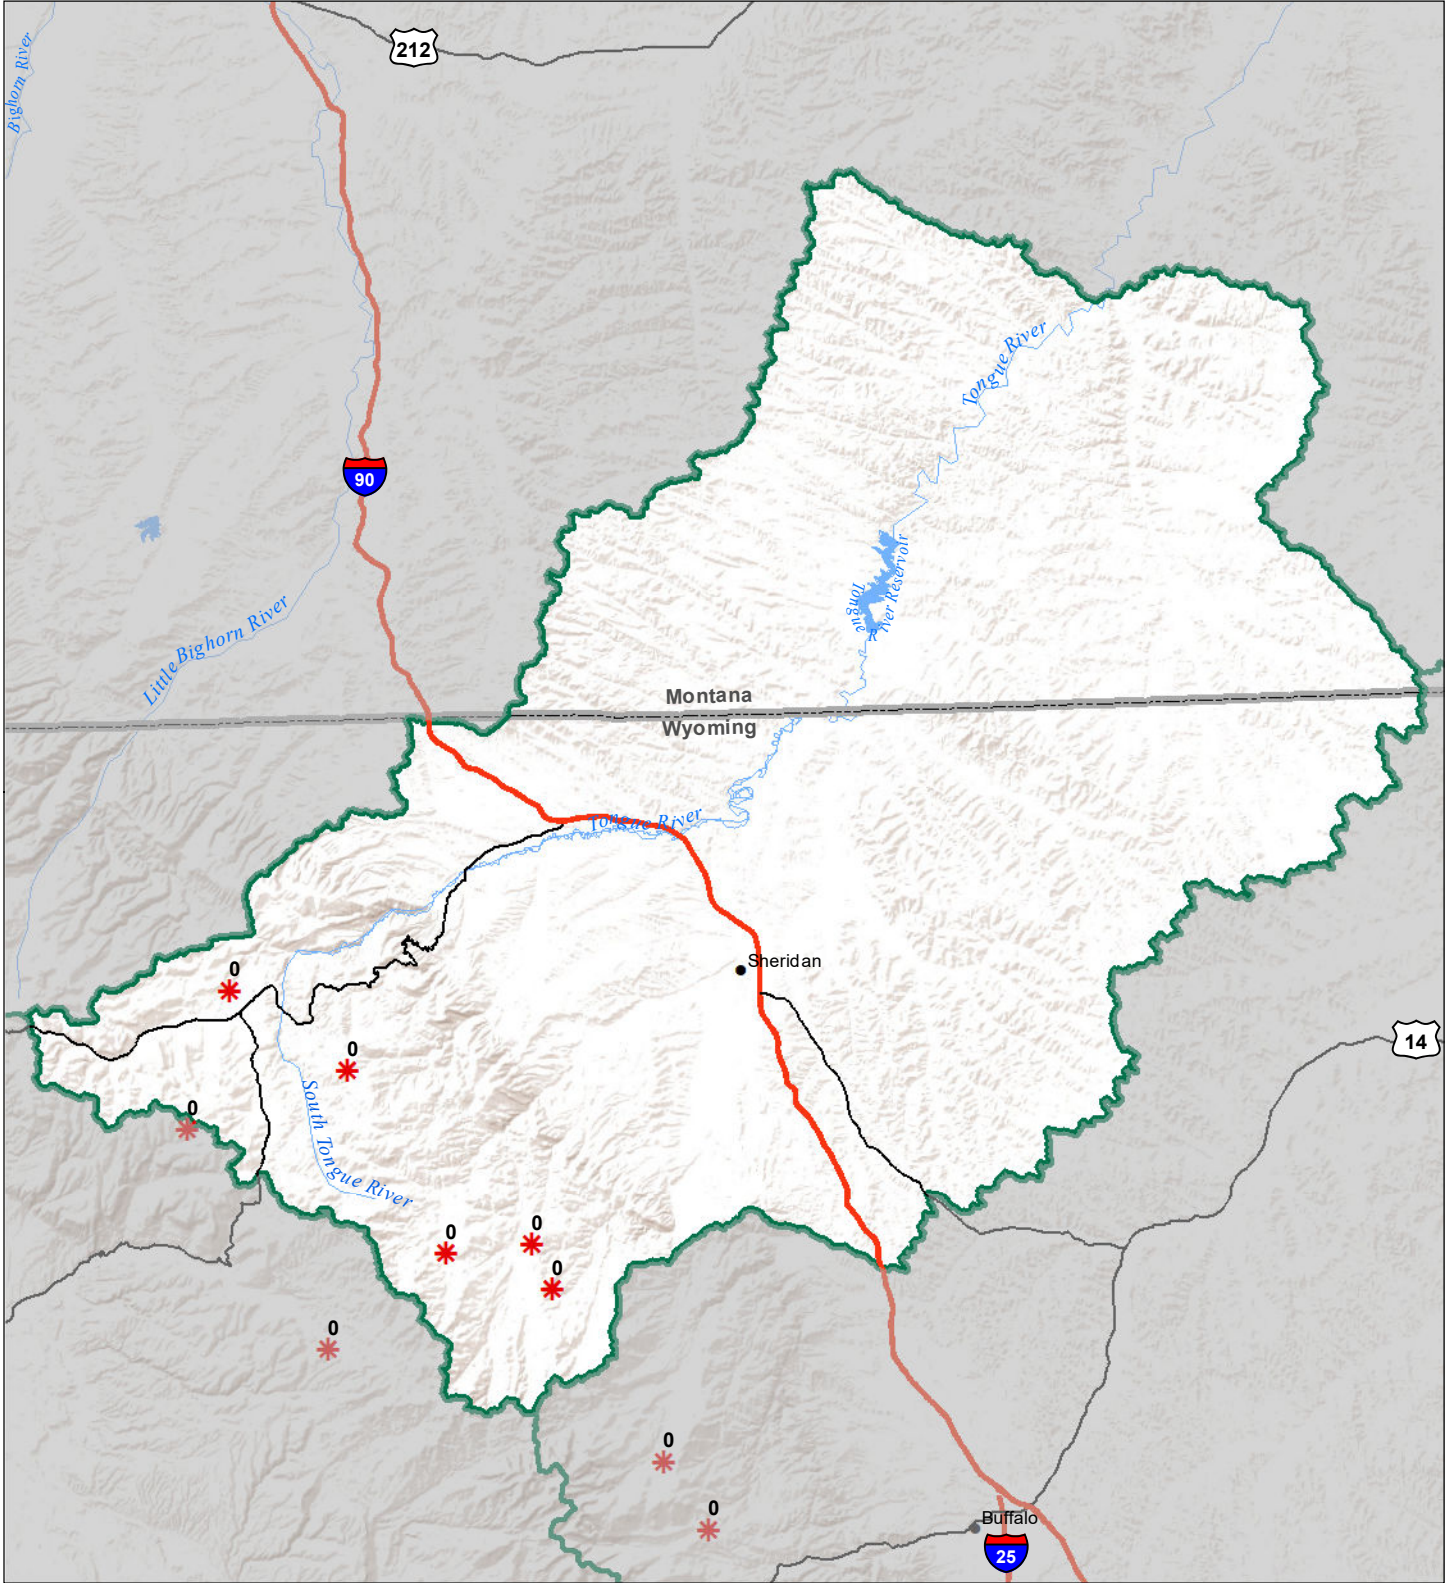

Tongue River Basin Snow Water Equivalent Percentage of Normal December 1, 2021

Snow Water Equivalent Percent of Normal

SNOTEL

- > 150%
- 131 - 150%
- 111 - 130%
- 91 - 110%
- 71 - 90%
- 51 - 70%
- 1 - 50%
- * 0%

Snowcourse

- + > 150%
- + 131 - 150%
- + 111 - 130%
- + 91 - 110%
- + 71 - 90%
- + 51 - 70%
- + 1 - 50%
- * 0%