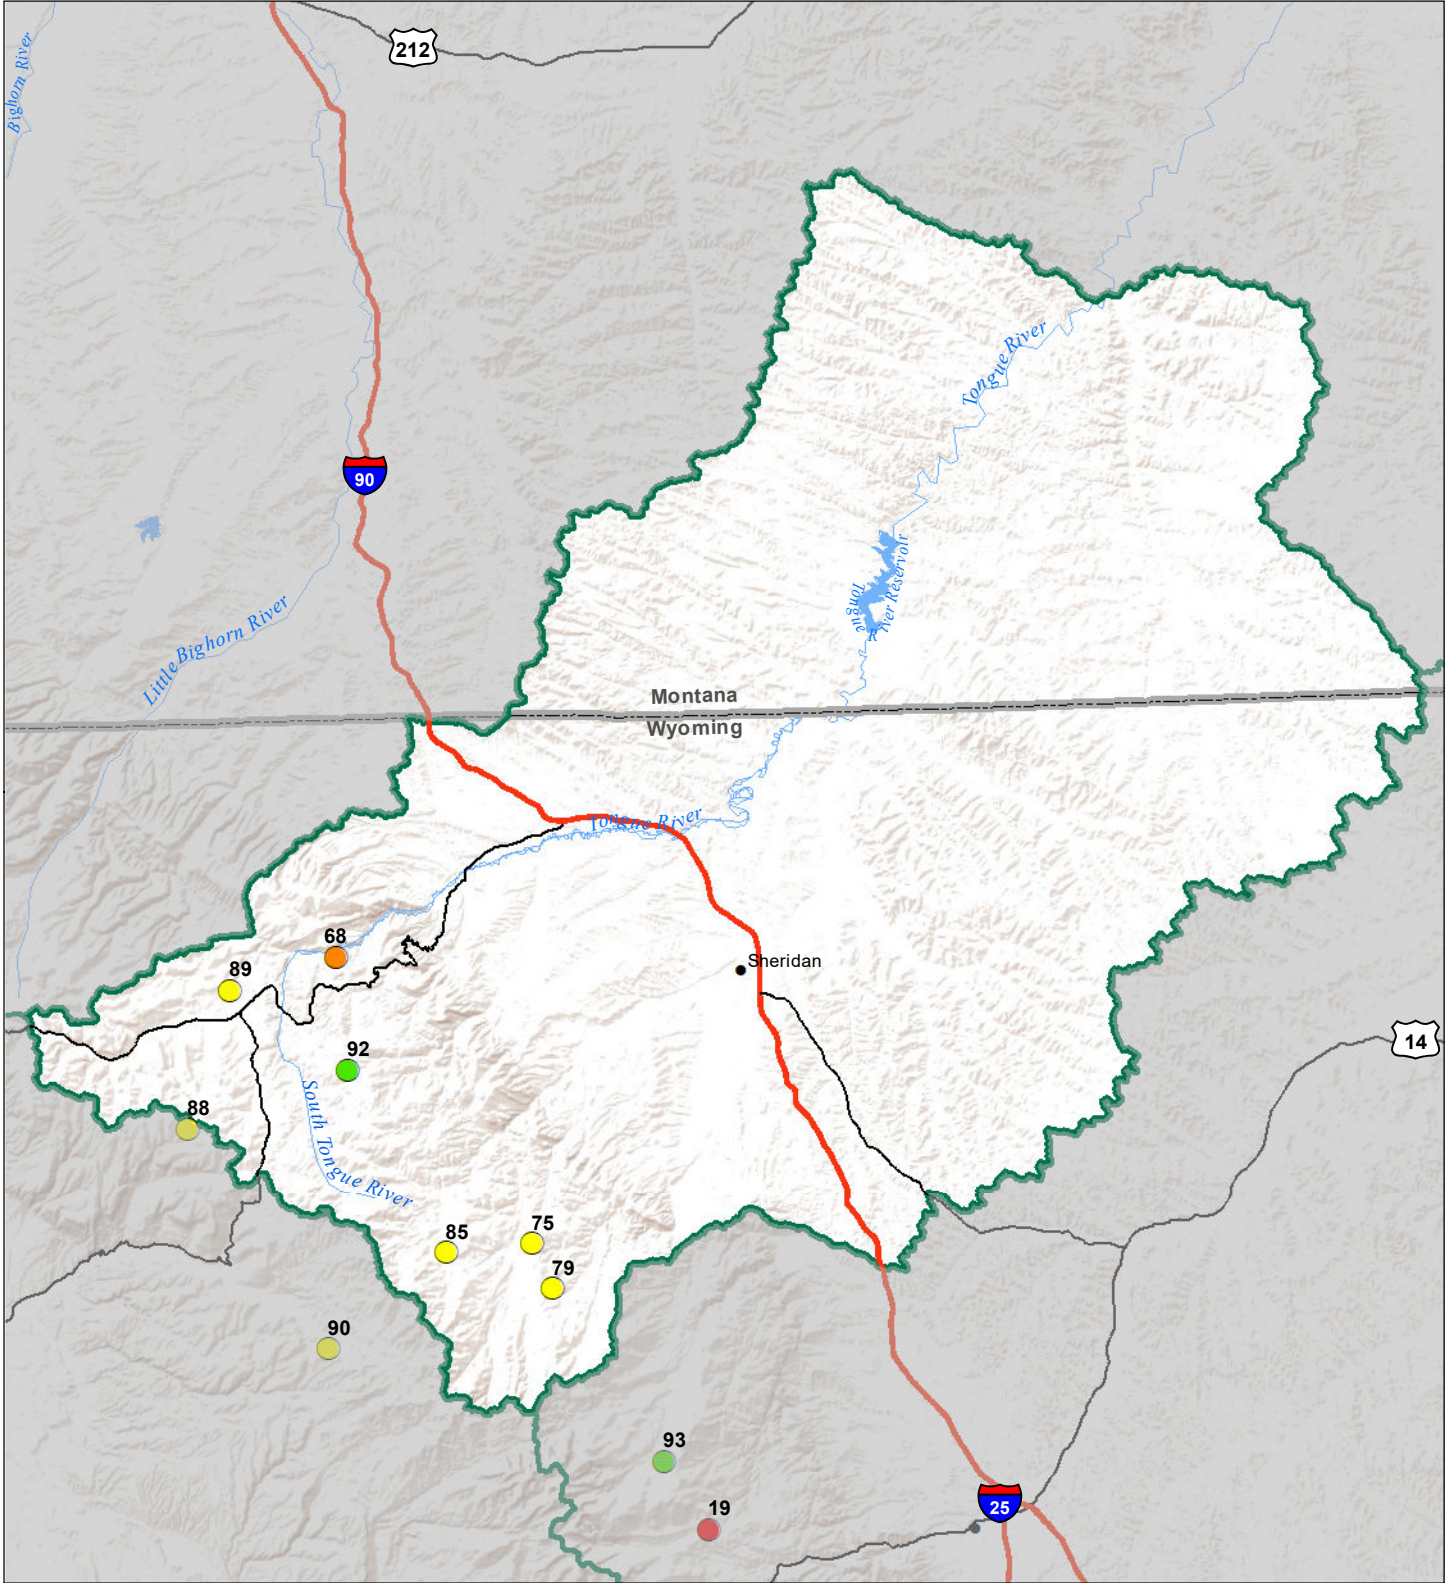

Tongue River Basin Snow Water Equivalent Percentage of Normal February 1, 2022

Snow Water Equivalent Percent of Normal

SNOTEL

- > 150%
- 131 - 150%
- 111 - 130%
- 91 - 110%
- 71 - 90%
- 51 - 70%
- 1 - 50%
- * 0%

Snowcourse

- + > 150%
- + 131 - 150%
- + 111 - 130%
- + 91 - 110%
- + 71 - 90%
- + 51 - 70%
- + 1 - 50%
- * 0%