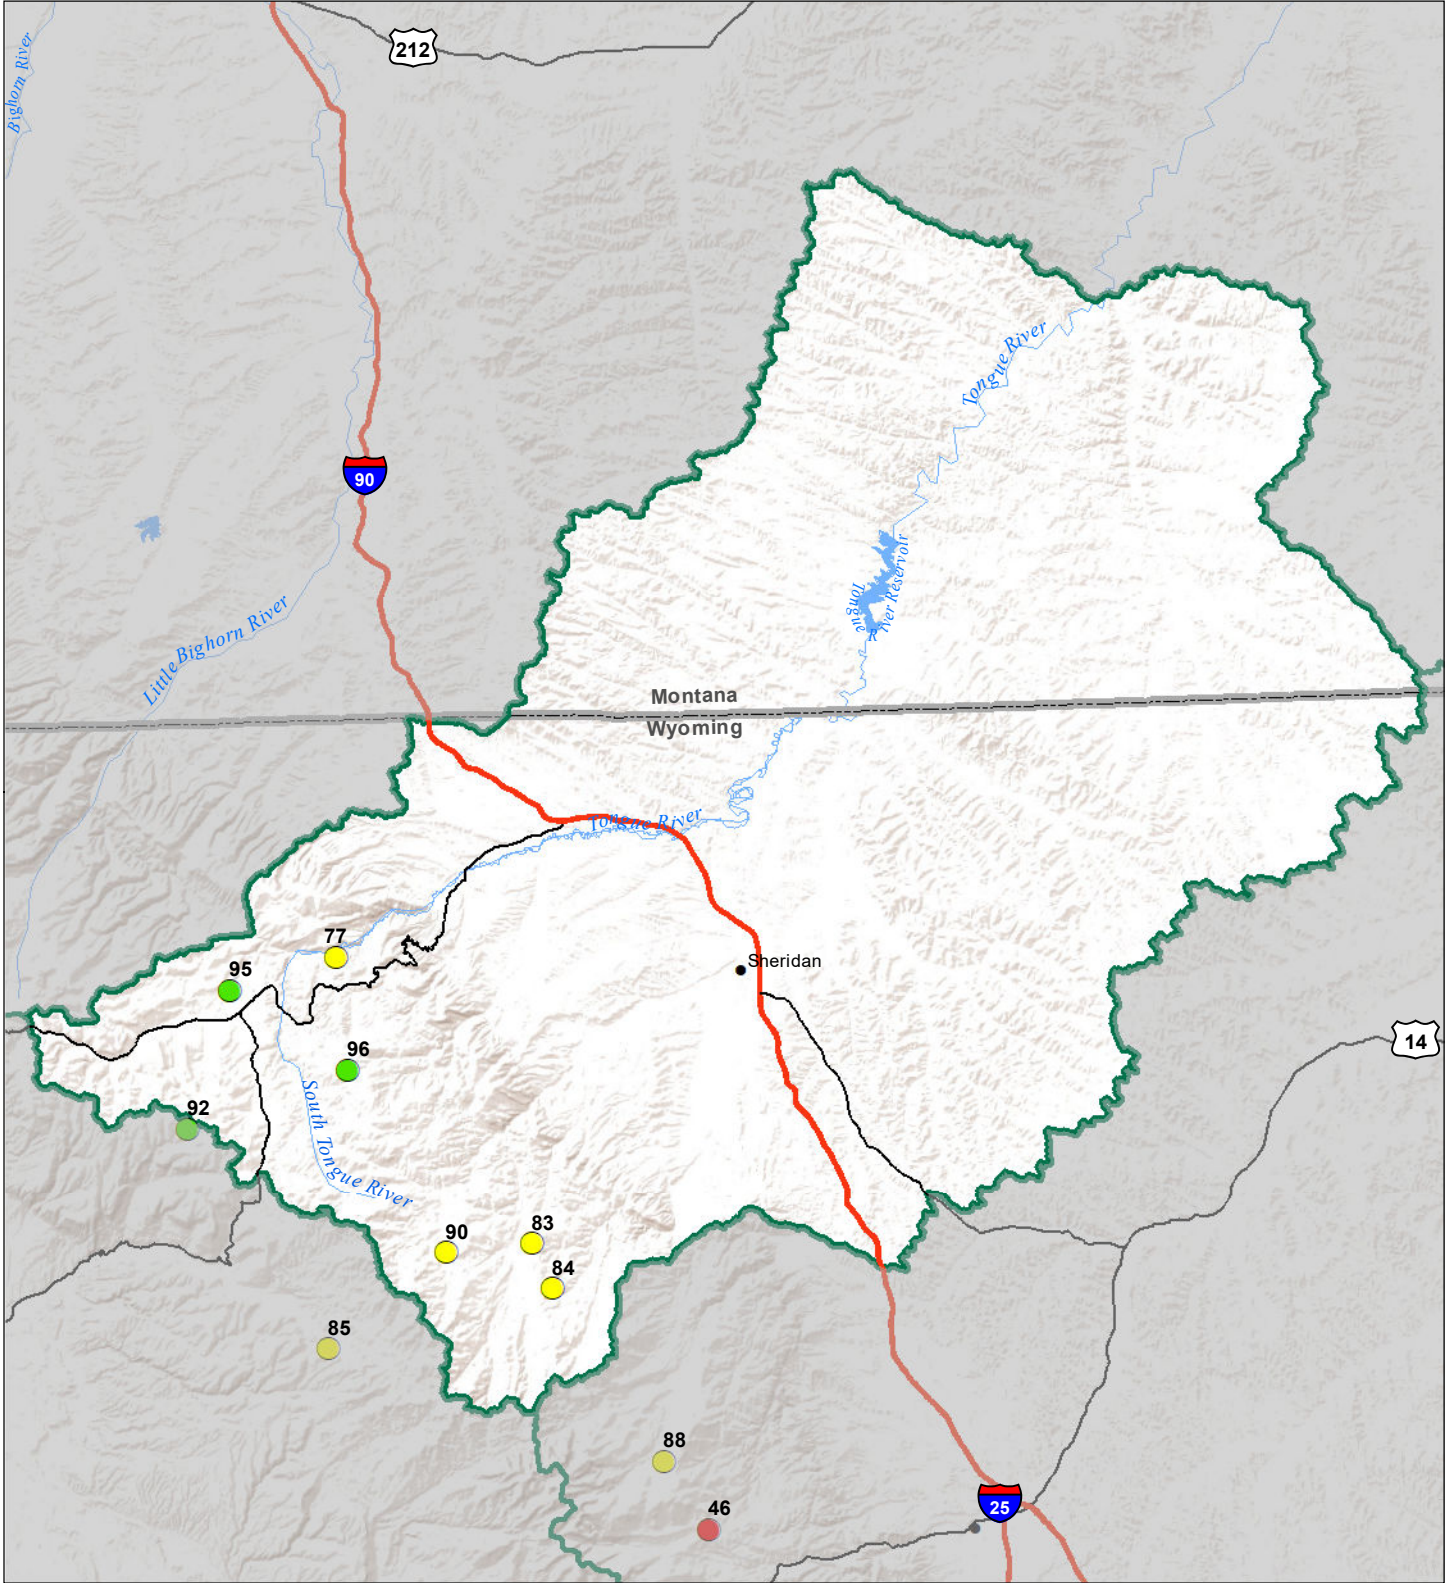

Tongue River Basin Snow Water Equivalent Percentage of Normal March 1, 2022

Snow Water Equivalent Percent of Normal

SNOTEL

- > 150%
- 131 - 150%
- 111 - 130%
- 91 - 110%
- 71 - 90%
- 51 - 70%
- 1 - 50%
- * 0%

Snowcourse

- + > 150%
- + 131 - 150%
- + 111 - 130%
- + 91 - 110%
- + 71 - 90%
- + 51 - 70%
- + 1 - 50%
- * 0%