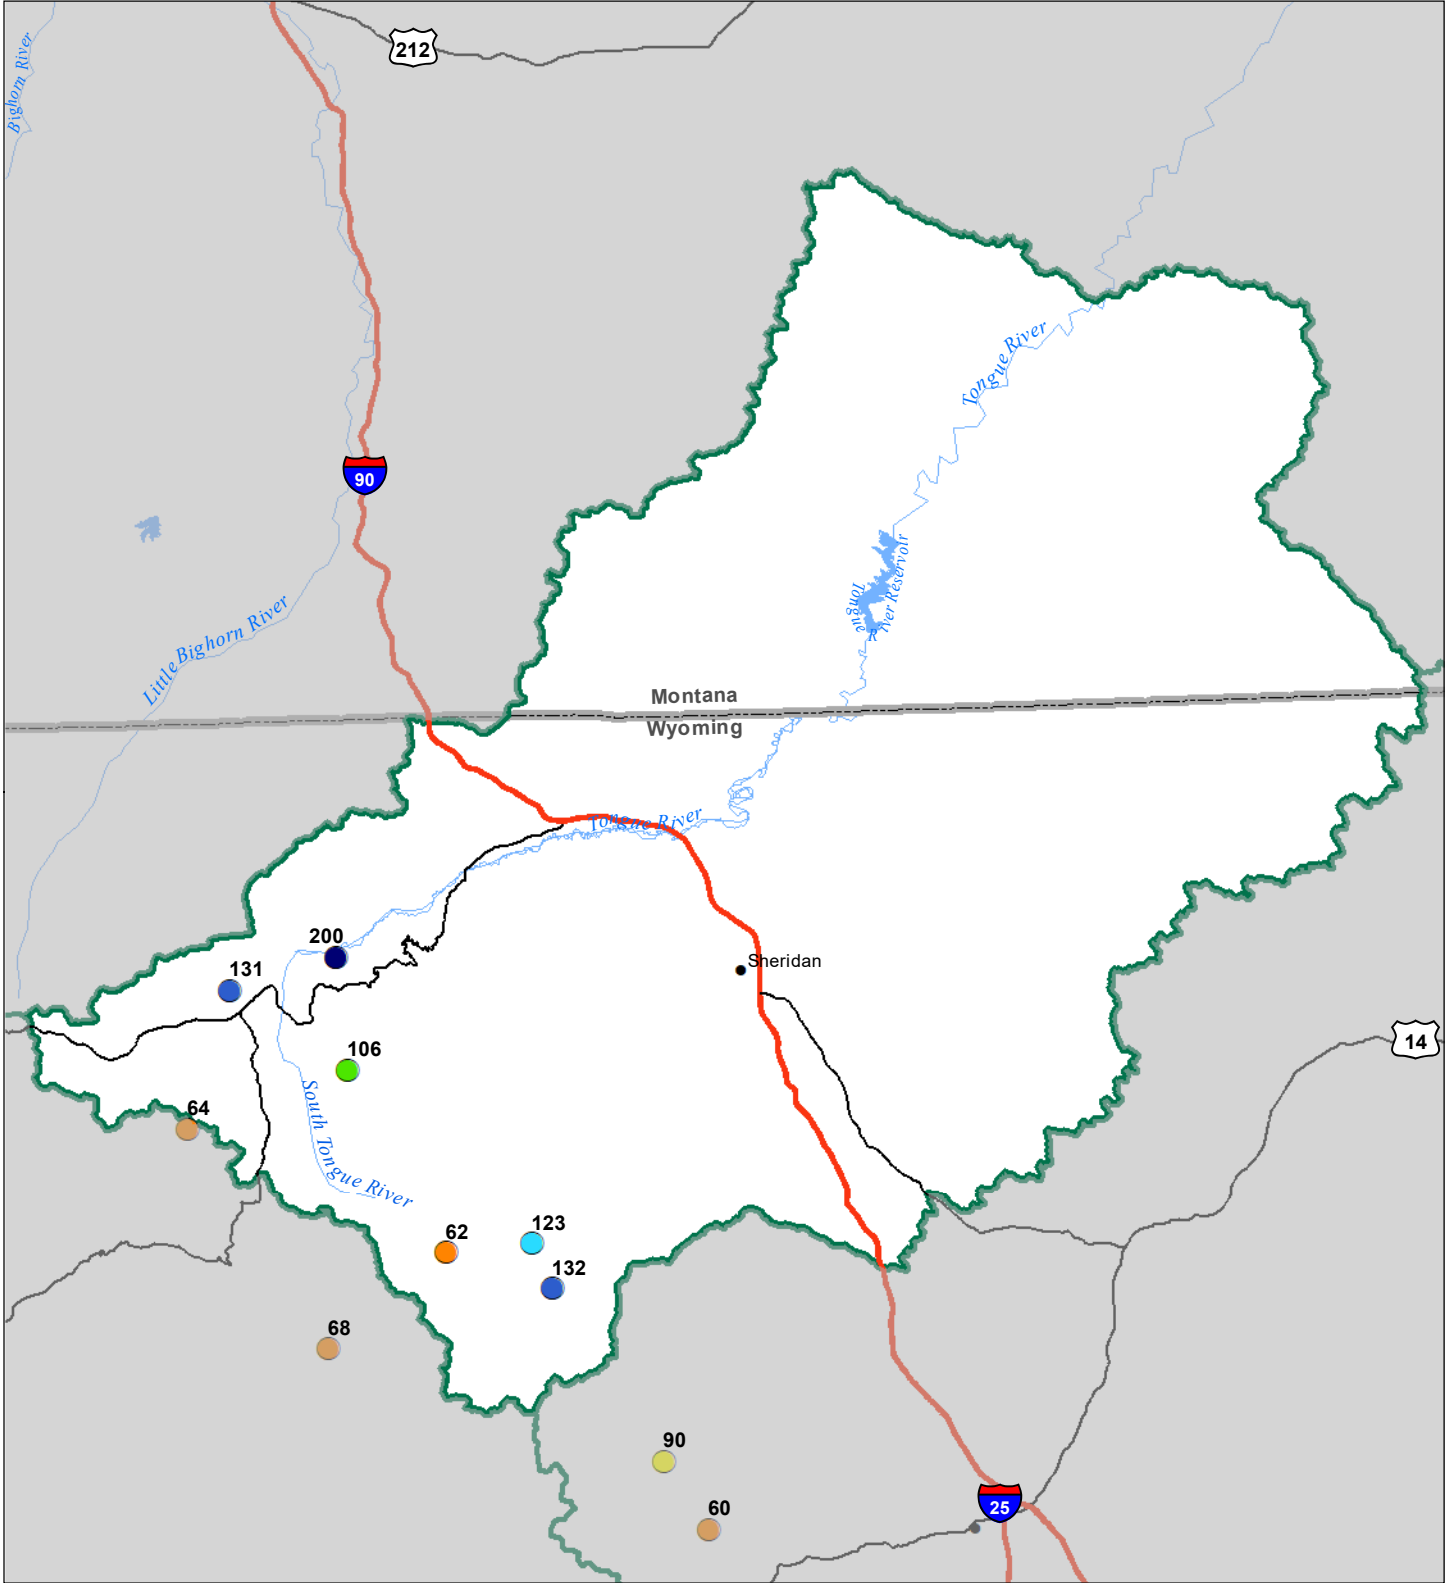

Tongue River Basin Snow Water Equivalent Percentage of Normal December 1, 2022

Snow Water Equivalent Percent of Normal

SNOTEL

- > 150%
- 131 - 150%
- 111 - 130%
- 91 - 110%
- 71 - 90%
- 51 - 70%
- 1 - 50%
- * 0%

Snowcourse

- ⊕ > 150%
- ⊕ 131 - 150%
- ⊕ 111 - 130%
- ⊕ 91 - 110%
- ⊕ 71 - 90%
- ⊕ 51 - 70%
- ⊕ 1 - 50%
- * 0%