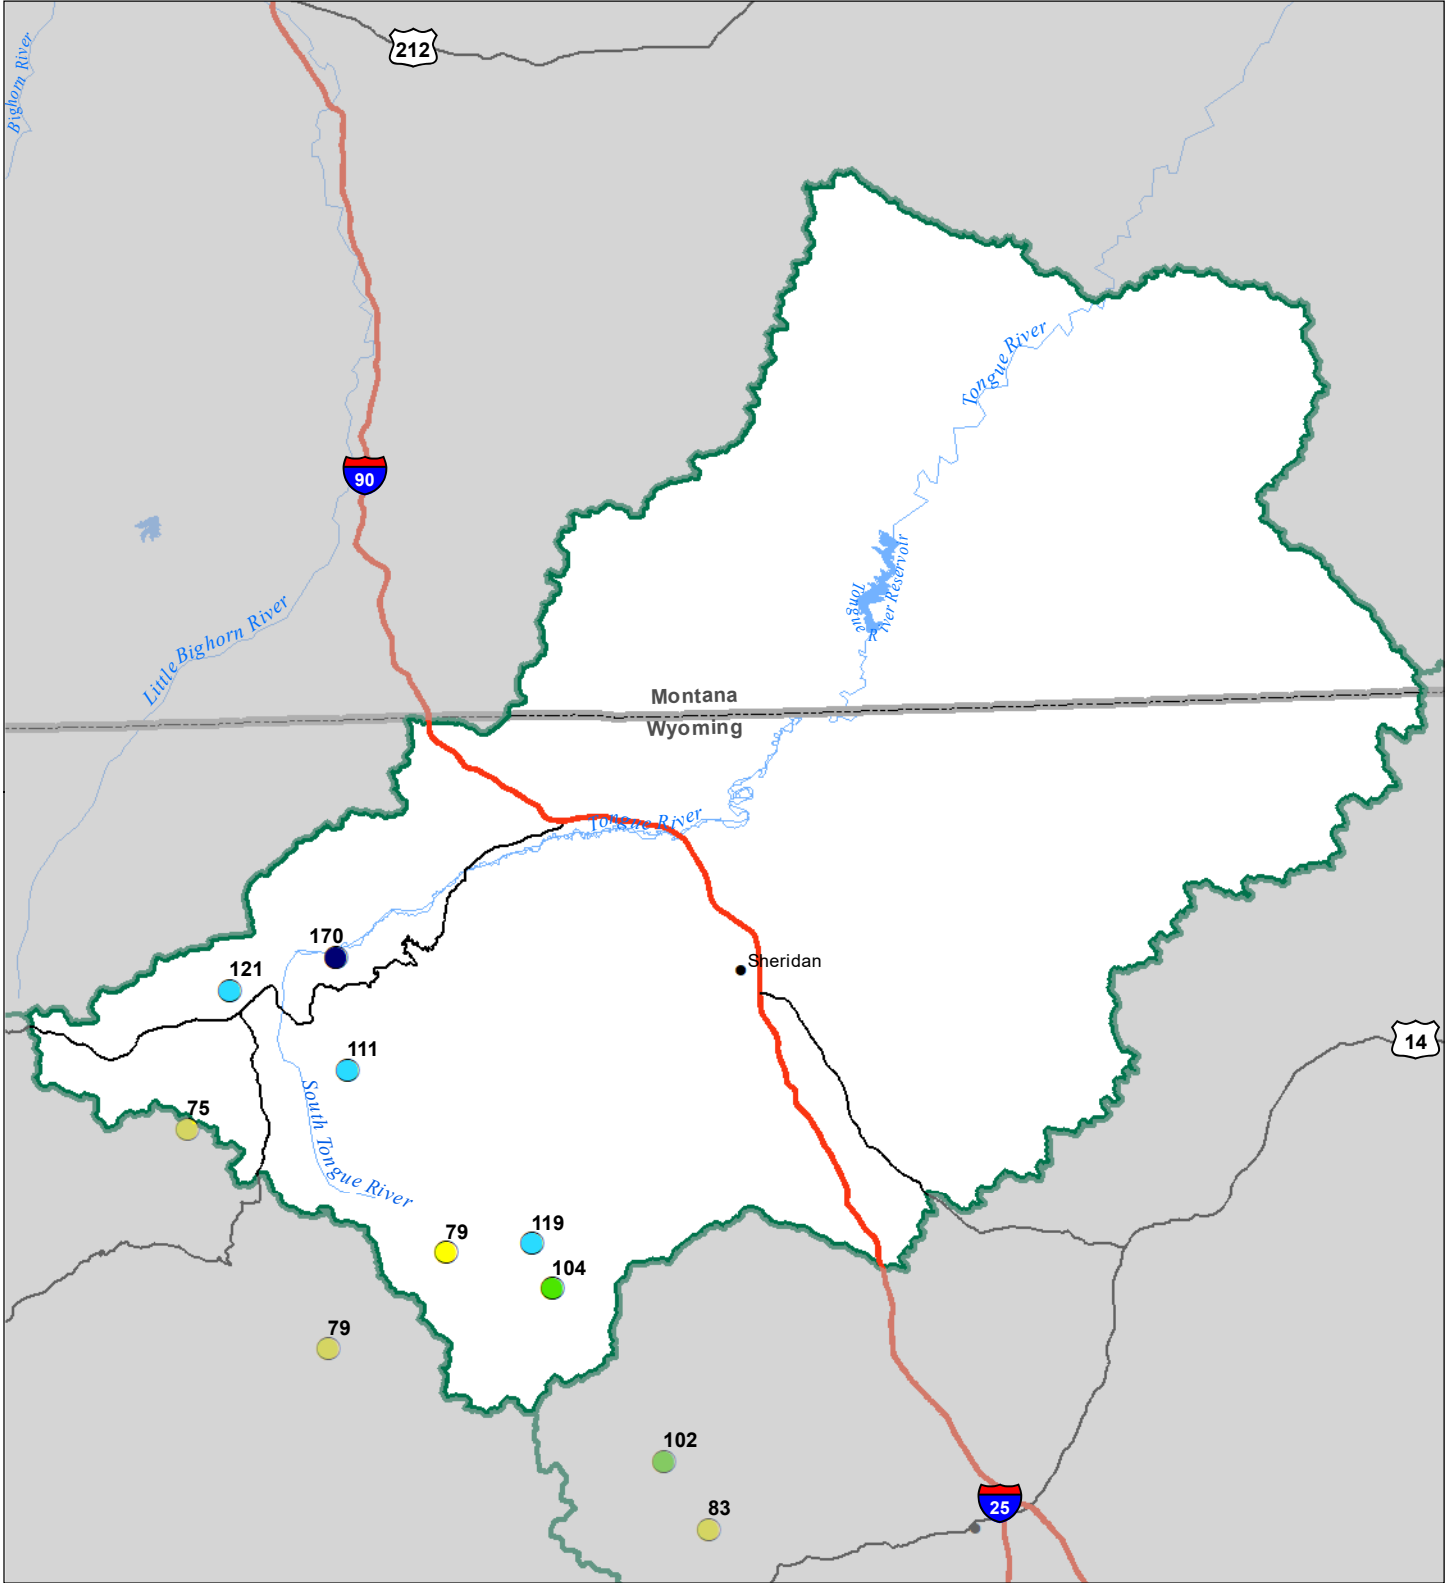

Tongue River Basin Snow Water Equivalent Percentage of Normal January 1, 2023

Snow Water Equivalent Percent of Normal

SNOTEL

- > 150%
- 131 - 150%
- 111 - 130%
- 91 - 110%
- 71 - 90%
- 51 - 70%
- 1 - 50%
- * 0%

Snowcourse

- ✚ > 150%
- ✚ 131 - 150%
- ✚ 111 - 130%
- ✚ 91 - 110%
- ✚ 71 - 90%
- ✚ 51 - 70%
- ✚ 1 - 50%
- * 0%