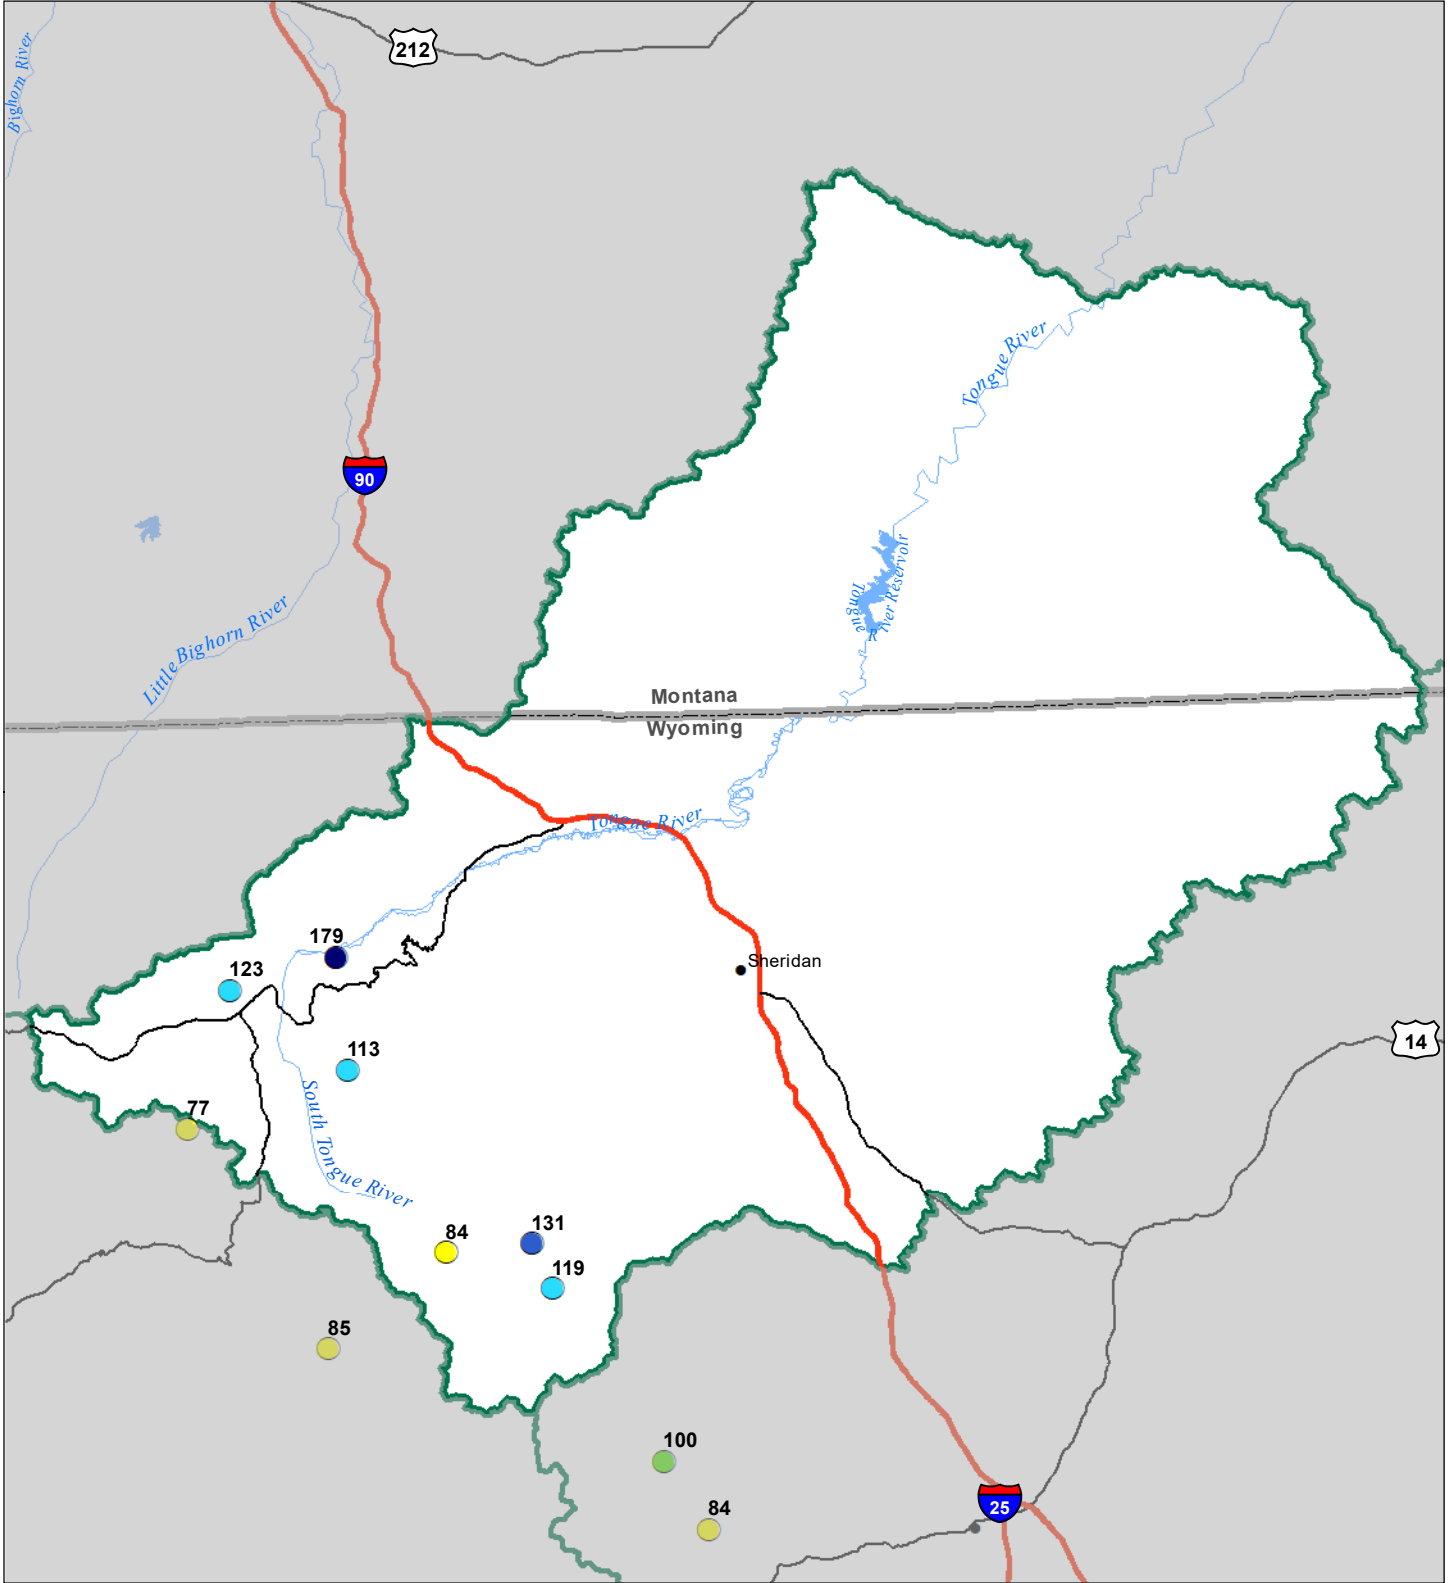

# Tongue River Basin Snow Water Equivalent Percentage of Normal February 1, 2023

## Snow Water Equivalent Percent of Normal

### SNOTEL

- > 150%
- 131 - 150%
- 111 - 130%
- 91 - 110%
- 71 - 90%
- 51 - 70%
- 1 - 50%
- \* 0%

### Snowcourse

- ⊕ > 150%
- ⊕ 131 - 150%
- ⊕ 111 - 130%
- ⊕ 91 - 110%
- ⊕ 71 - 90%
- ⊕ 51 - 70%
- ⊕ 1 - 50%
- \* 0%