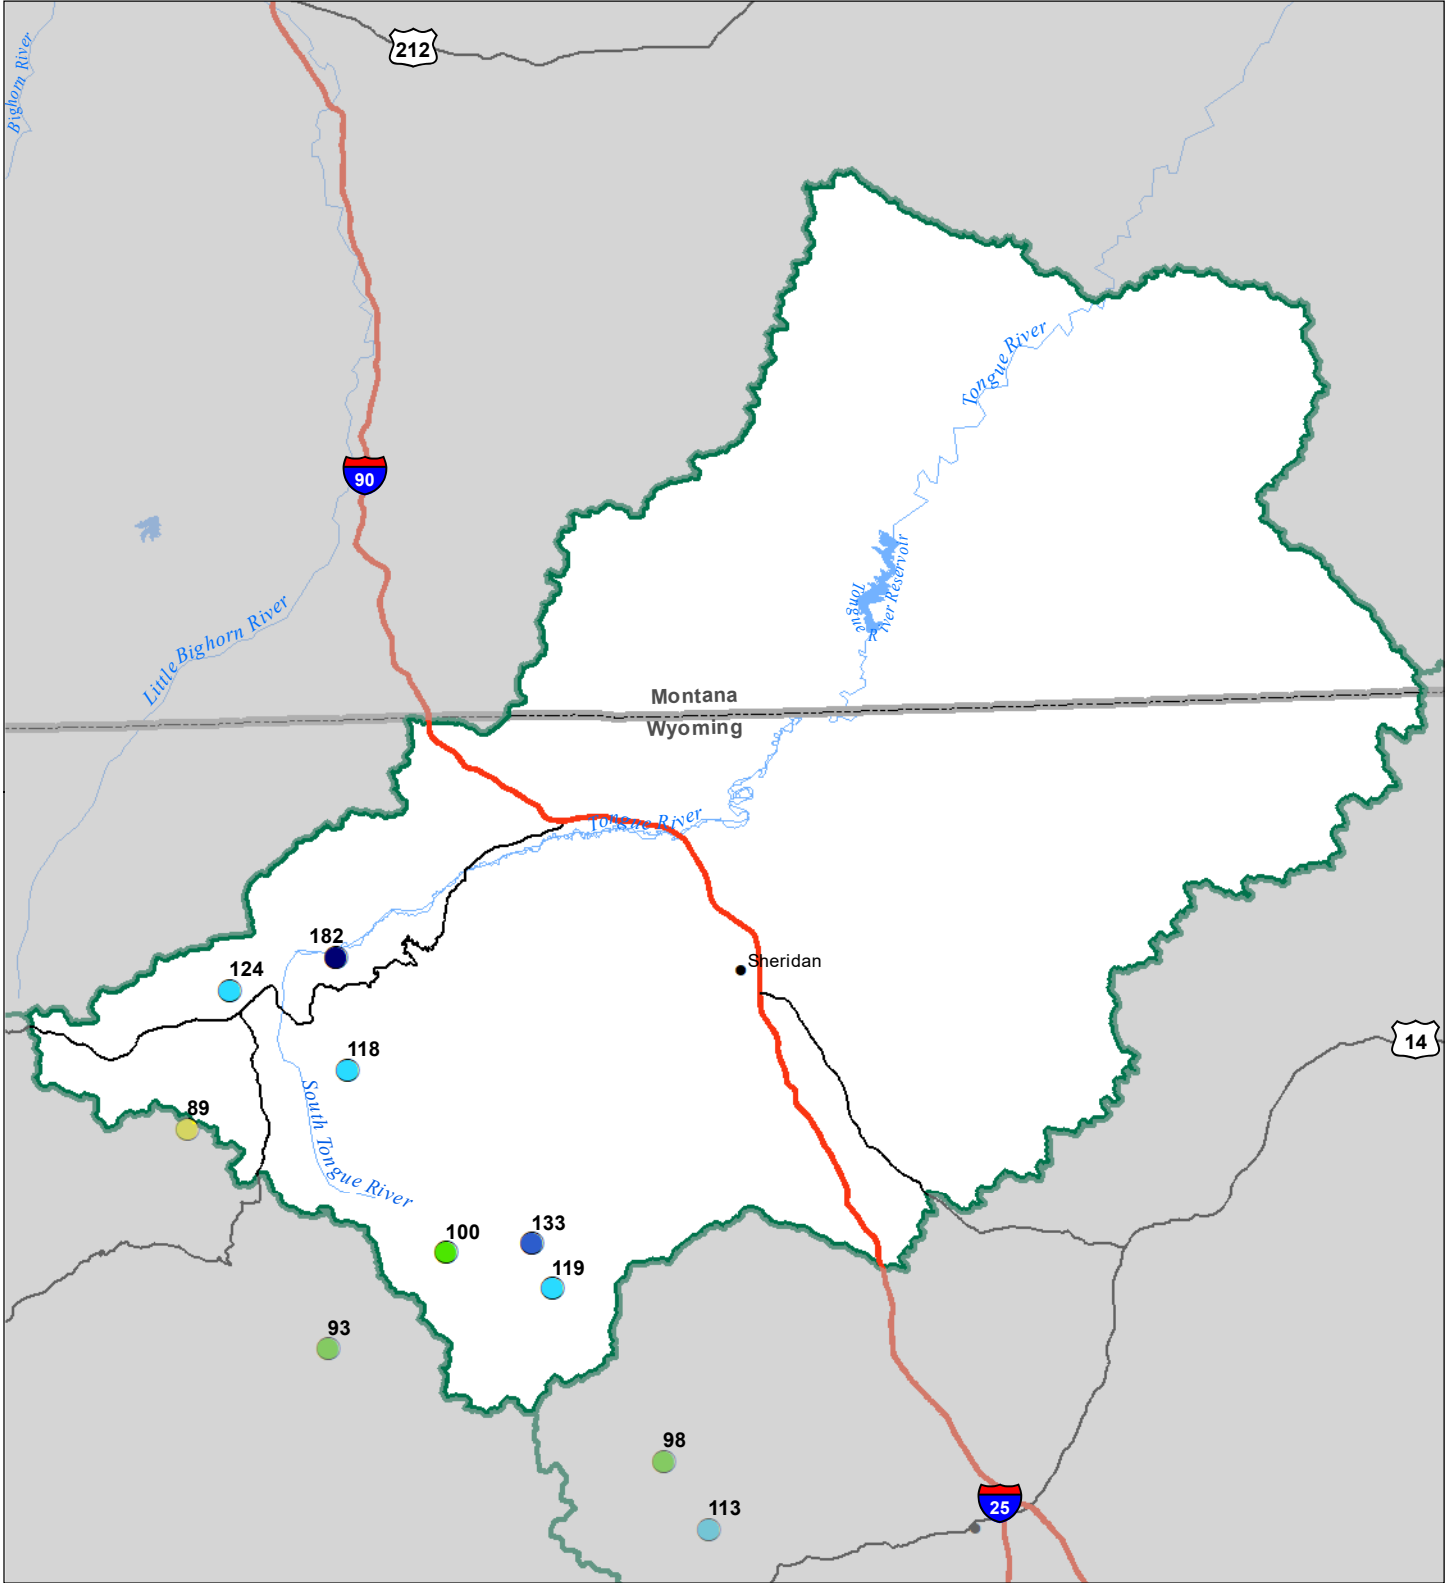

# Tongue River Basin Snow Water Equivalent Percentage of Normal March 1, 2023

## Snow Water Equivalent Percent of Normal

### SNOTEL

- > 150%
- 131 - 150%
- 111 - 130%
- 91 - 110%
- 71 - 90%
- 51 - 70%
- 1 - 50%
- \* 0%

### Snowcourse

- ⊕ > 150%
- ⊕ 131 - 150%
- ⊕ 111 - 130%
- ⊕ 91 - 110%
- ⊕ 71 - 90%
- ⊕ 51 - 70%
- ⊕ 1 - 50%
- \* 0%