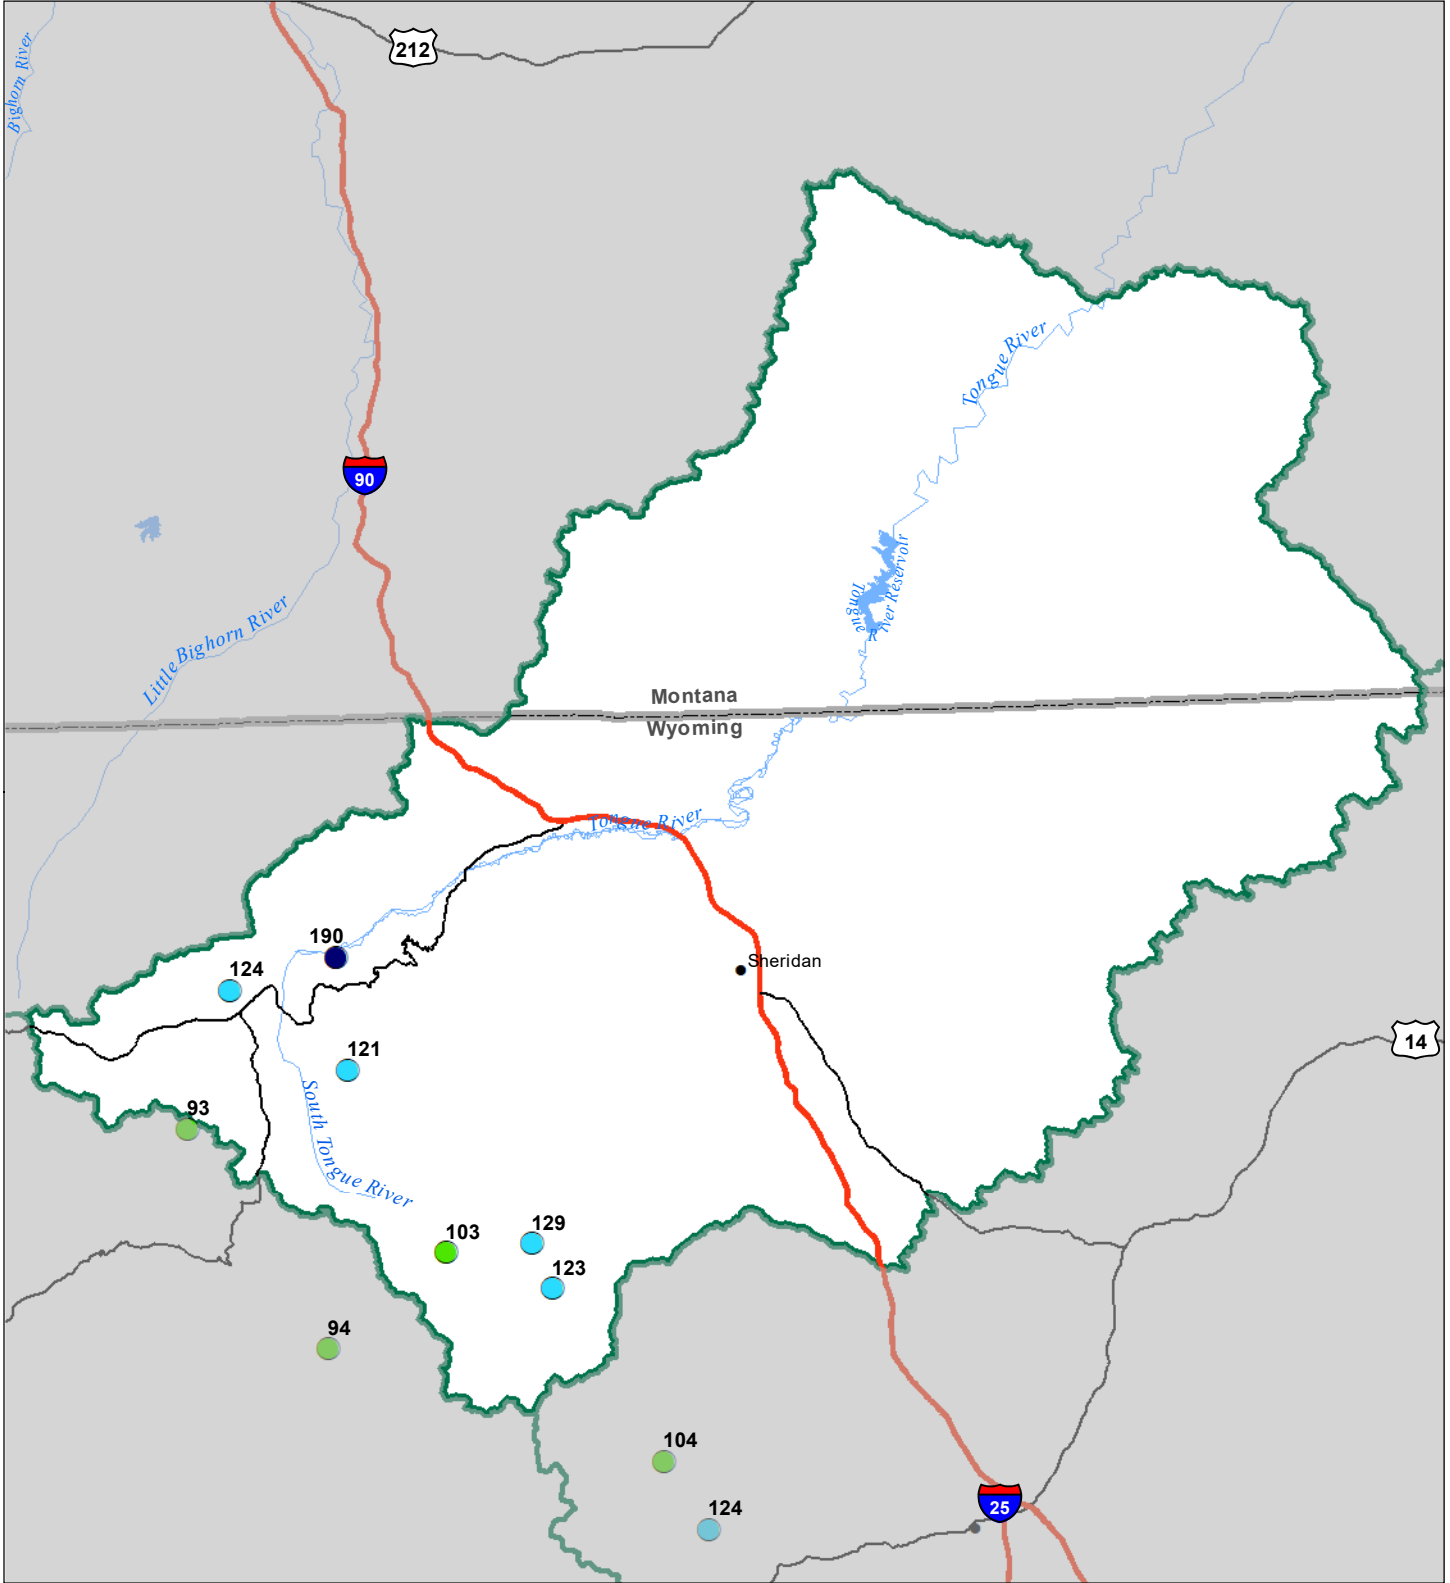

Tongue River Basin Snow Water Equivalent Percentage of Normal April 1, 2023

Snow Water Equivalent Percent of Normal

SNOTEL

- > 150%
- 131 - 150%
- 111 - 130%
- 91 - 110%
- 71 - 90%
- 51 - 70%
- 1 - 50%
- * 0%

Snowcourse

- ⊕ > 150%
- ⊕ 131 - 150%
- ⊕ 111 - 130%
- ⊕ 91 - 110%
- ⊕ 71 - 90%
- ⊕ 51 - 70%
- ⊕ 1 - 50%
- * 0%