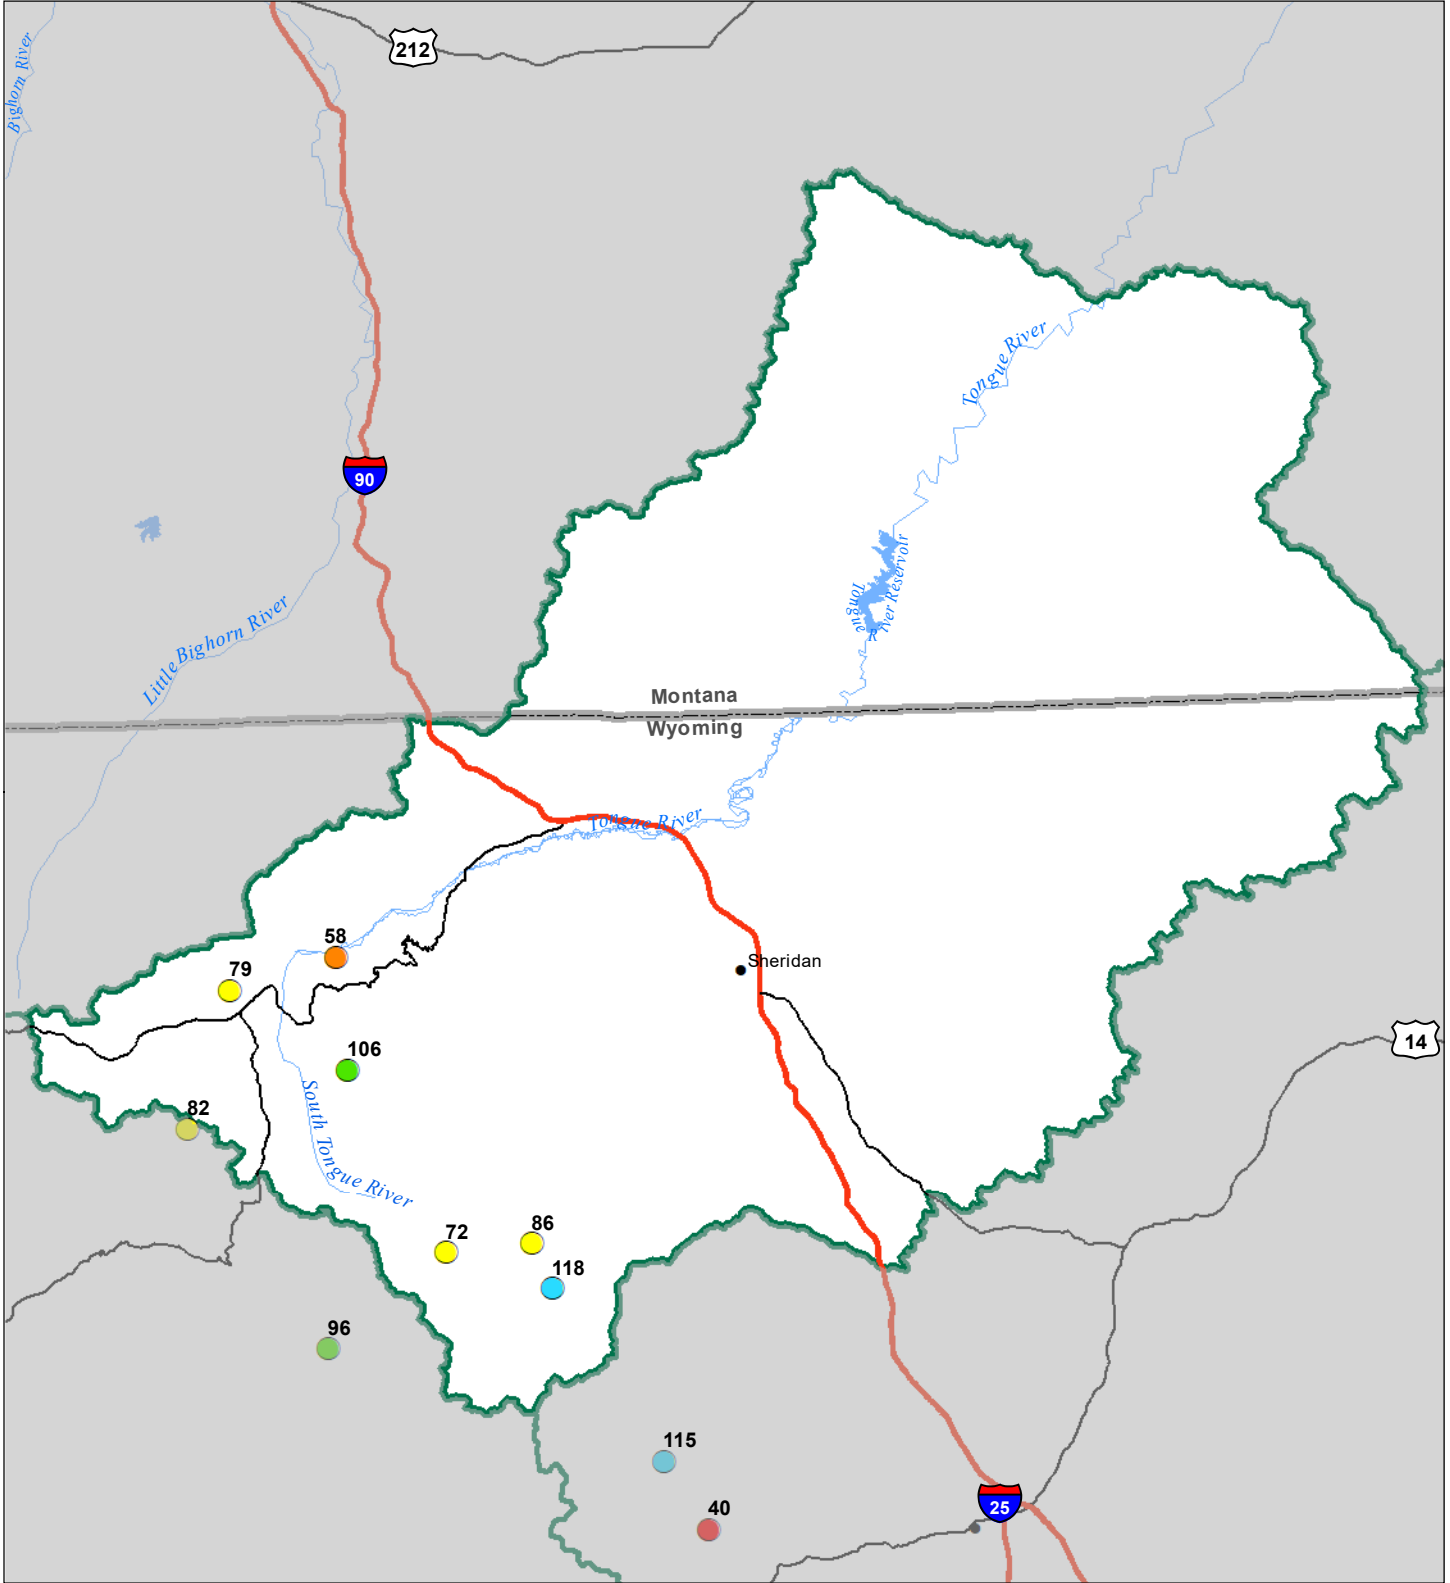

# Tongue River Basin Snow Water Equivalent Percentage of Normal December 1, 2023

## Snow Water Equivalent Percent of Normal

### SNOTEL

- > 150%
- 131 - 150%
- 111 - 130%
- 91 - 110%
- 71 - 90%
- 51 - 70%
- 1 - 50%
- \* 0%

### Snowcourse

- + > 150%
- + 131 - 150%
- + 111 - 130%
- + 91 - 110%
- + 71 - 90%
- + 51 - 70%
- + 1 - 50%
- \* 0%