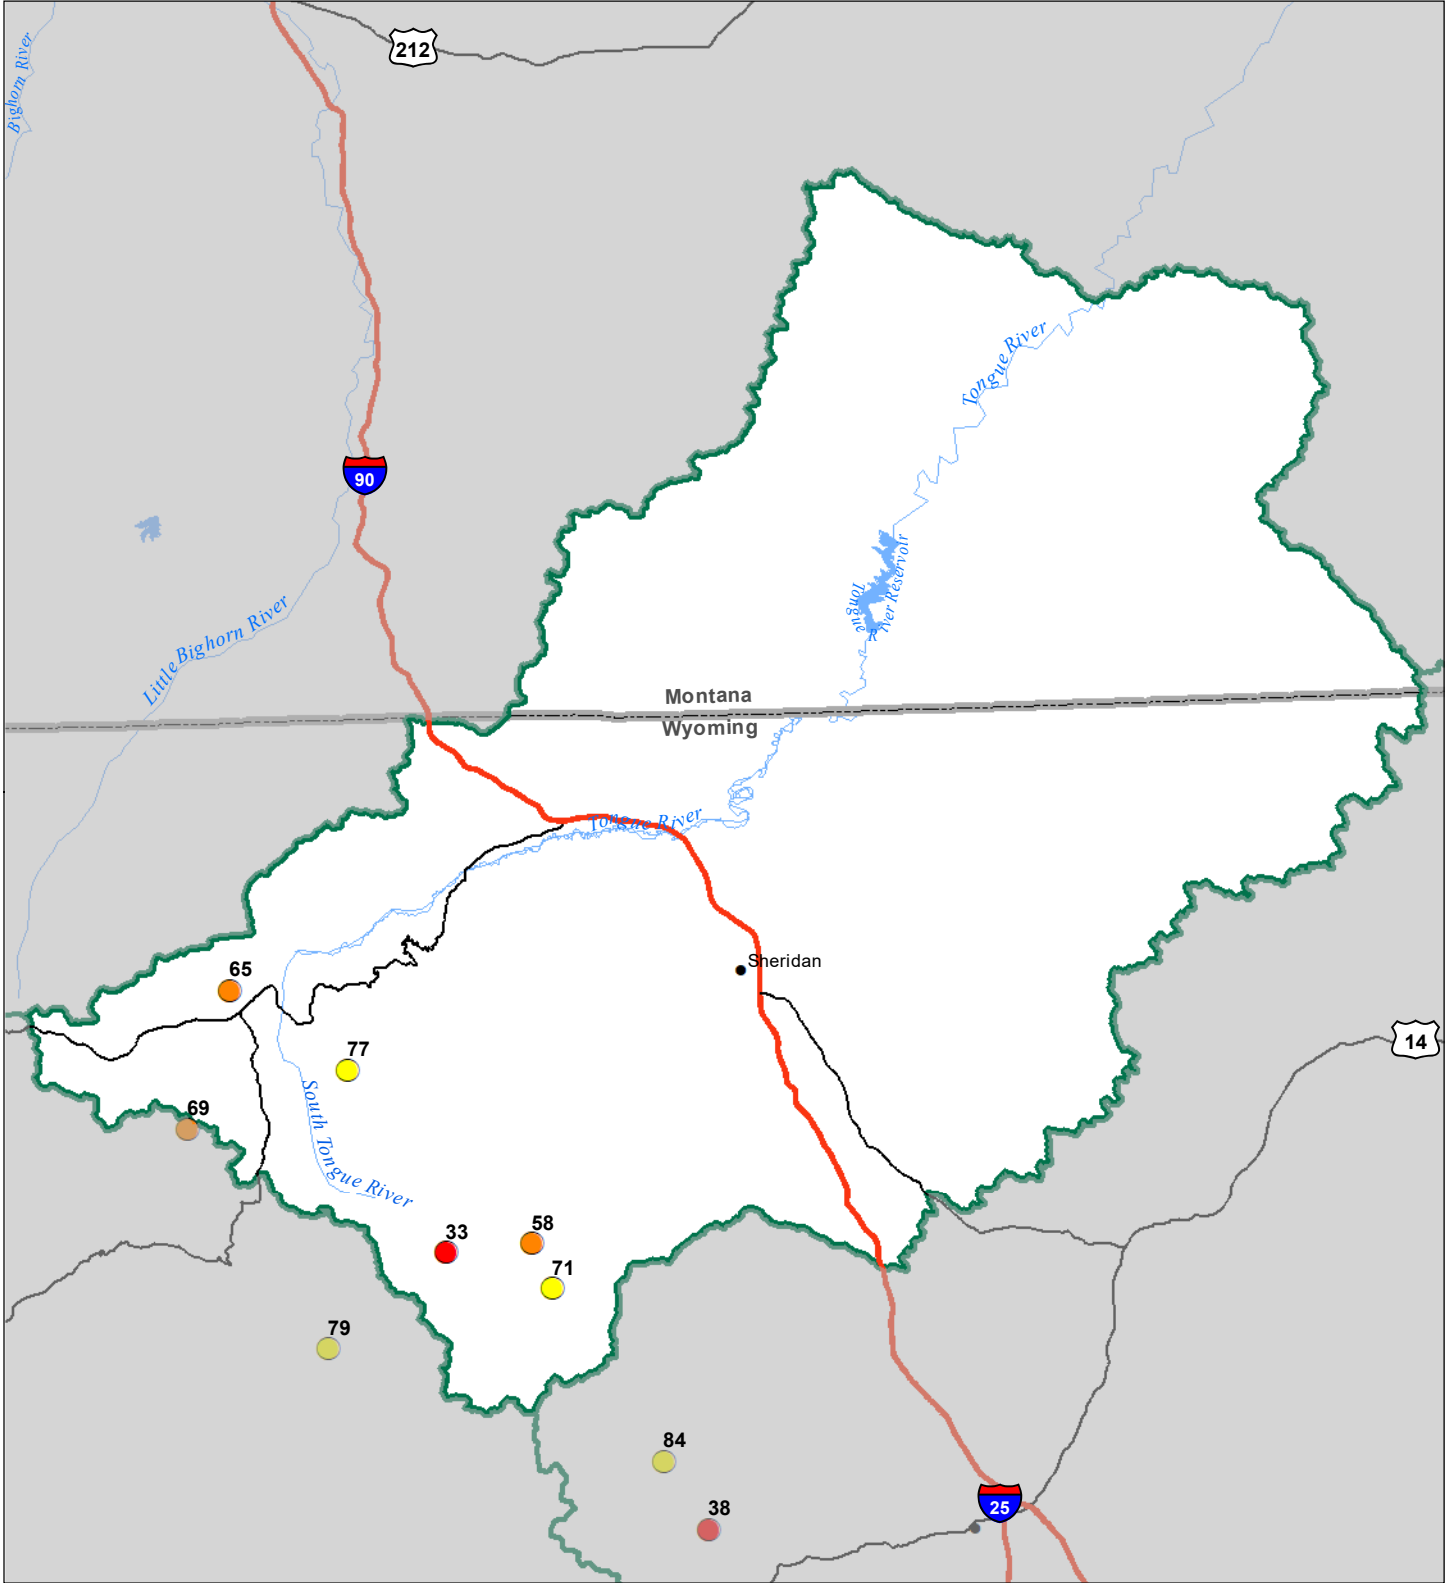

# Tongue River Basin Snow Water Equivalent Percentage of Normal January 1, 2024

### Snow Water Equivalent Percent of Normal

**SNOTEL**

- > 150%
- 131 - 150%
- 111 - 130%
- 91 - 110%
- 71 - 90%
- 51 - 70%
- 1 - 50%
- \* 0%

**Snowcourse**

- ⊕ > 150%
- ⊕ 131 - 150%
- ⊕ 111 - 130%
- ⊕ 91 - 110%
- ⊕ 71 - 90%
- ⊕ 51 - 70%
- ⊕ 1 - 50%
- \* 0%