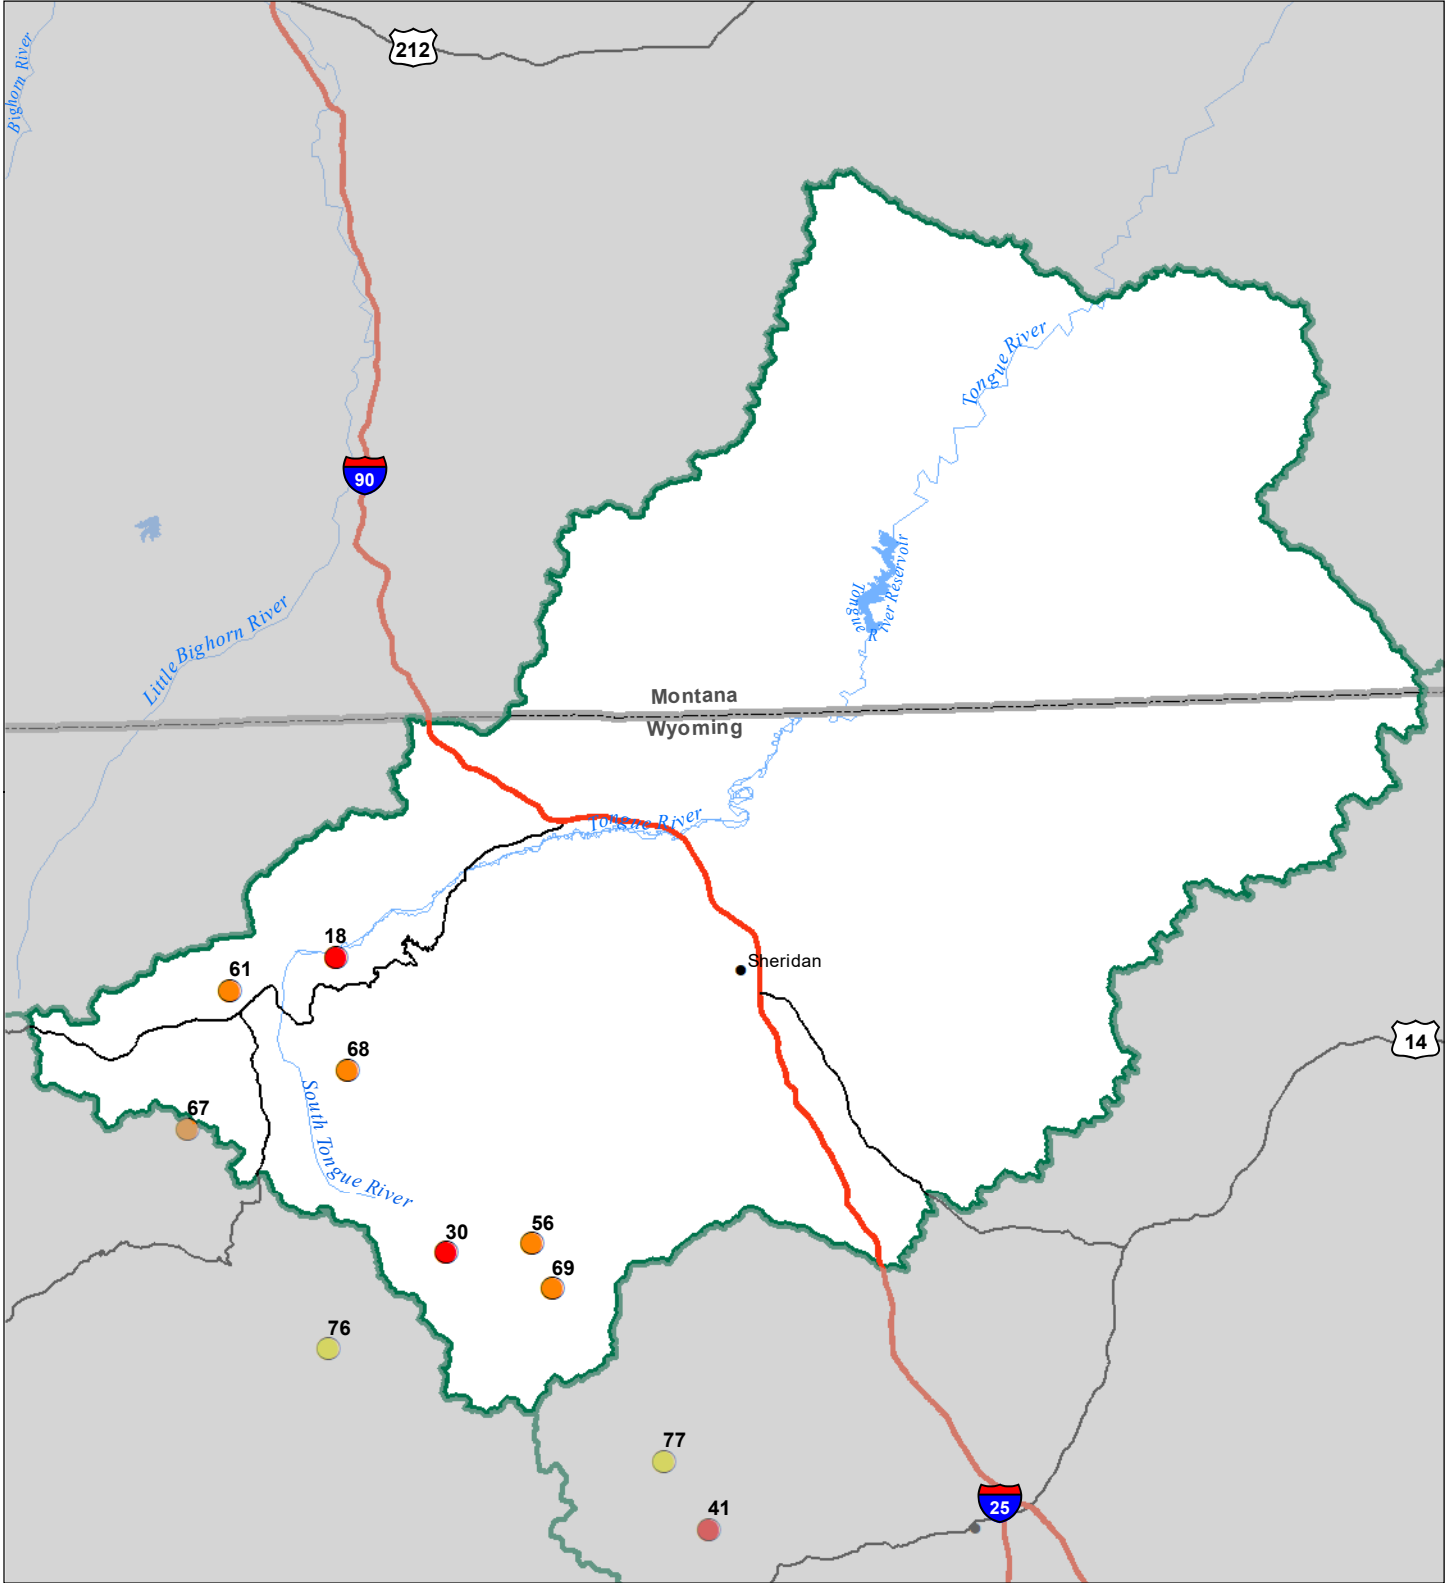

Tongue River Basin Snow Water Equivalent Percentage of Normal February 1, 2024

Snow Water Equivalent Percent of Normal

SNOTEL

- > 150%
- 131 - 150%
- 111 - 130%
- 91 - 110%
- 71 - 90%
- 51 - 70%
- 1 - 50%
- * 0%

Snowcourse

- ⊕ > 150%
- ⊕ 131 - 150%
- ⊕ 111 - 130%
- ⊕ 91 - 110%
- ⊕ 71 - 90%
- ⊕ 51 - 70%
- ⊕ 1 - 50%
- * 0%