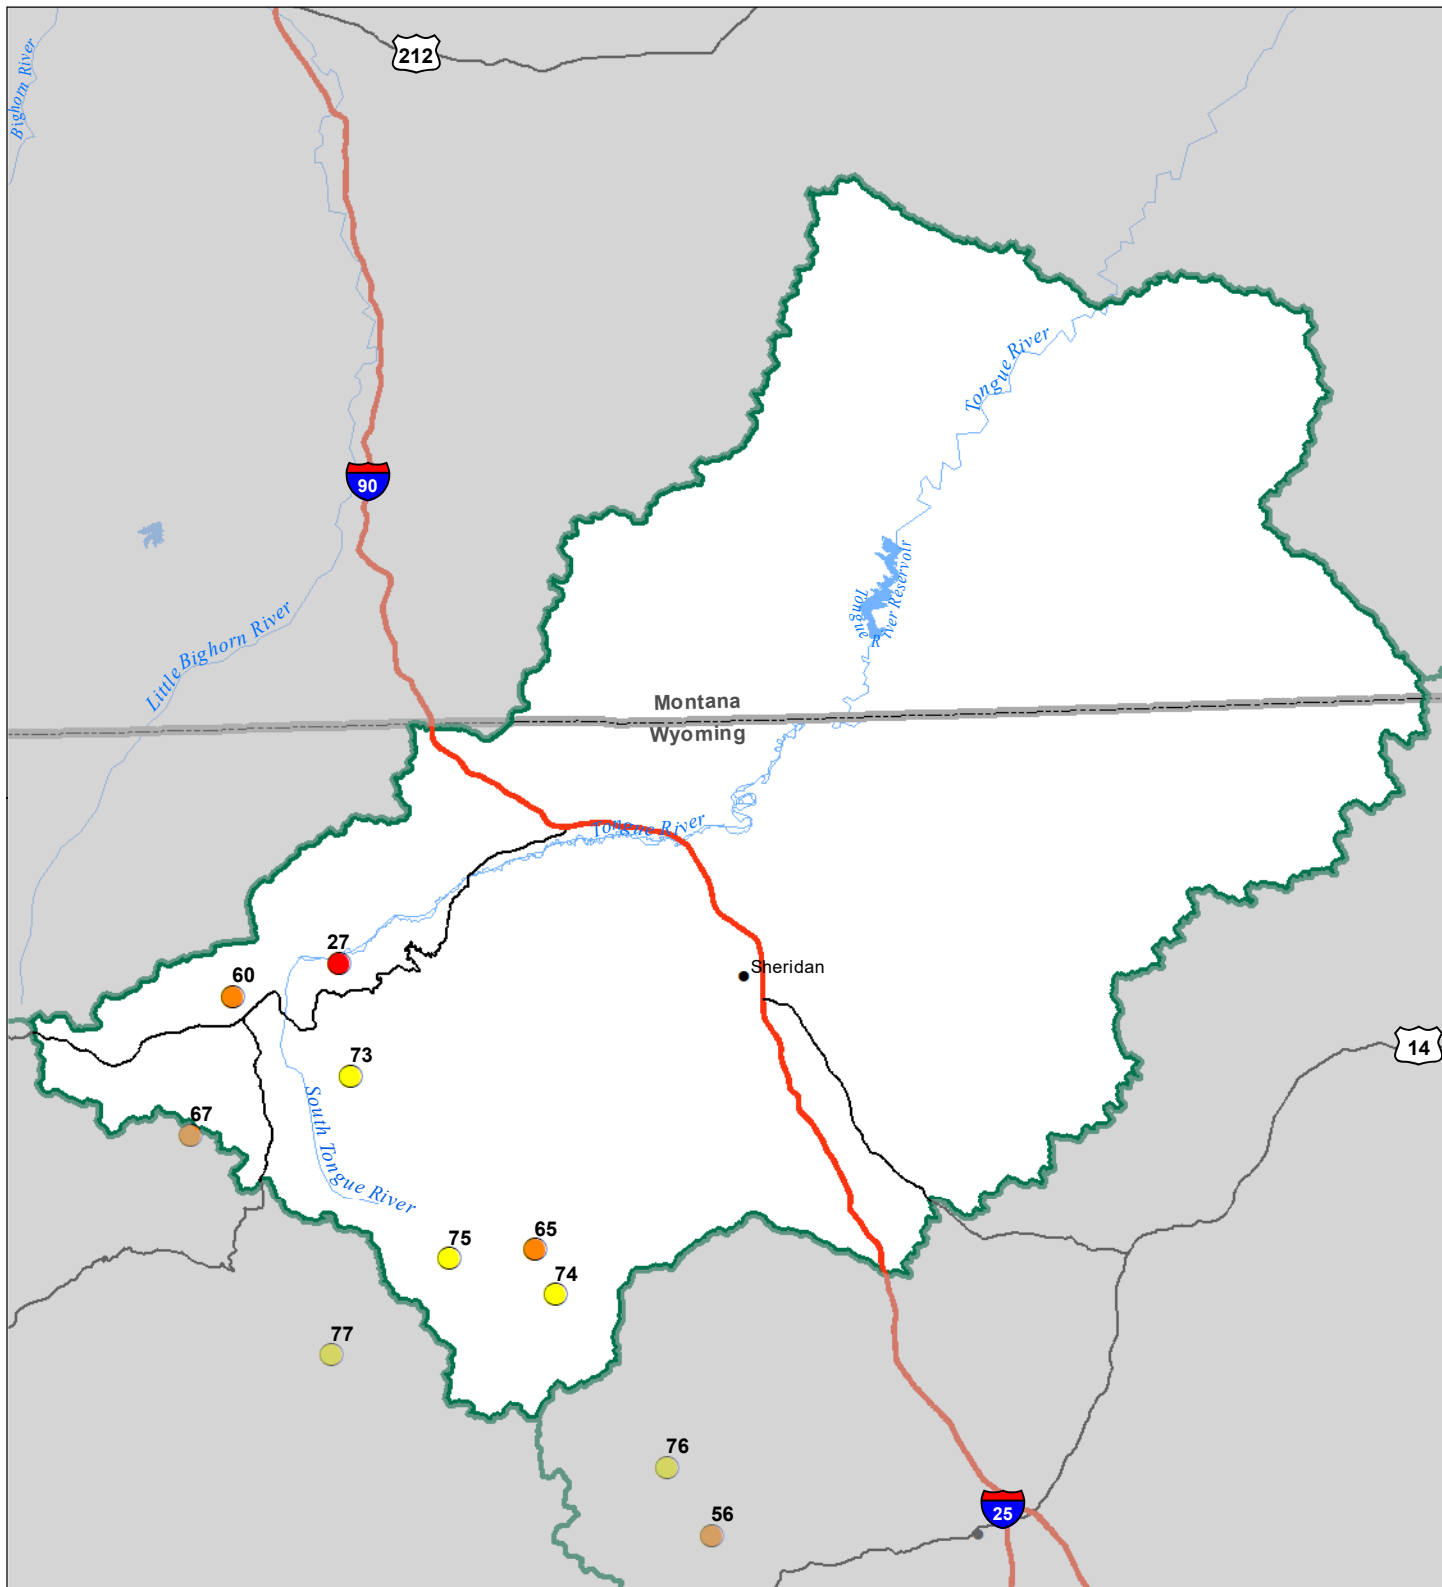

# Tongue River Basin Snow Water Equivalent Percentage of Normal March 1, 2024

## Snow Water Equivalent Percent of Normal

### SNOTEL

- > 150%
- 131 - 150%
- 111 - 130%
- 91 - 110%
- 71 - 90%
- 51 - 70%
- 1 - 50%
- \* 0%

### Snowcourse

- + > 150%
- + 131 - 150%
- + 111 - 130%
- + 91 - 110%
- + 71 - 90%
- + 51 - 70%
- + 1 - 50%
- \* 0%