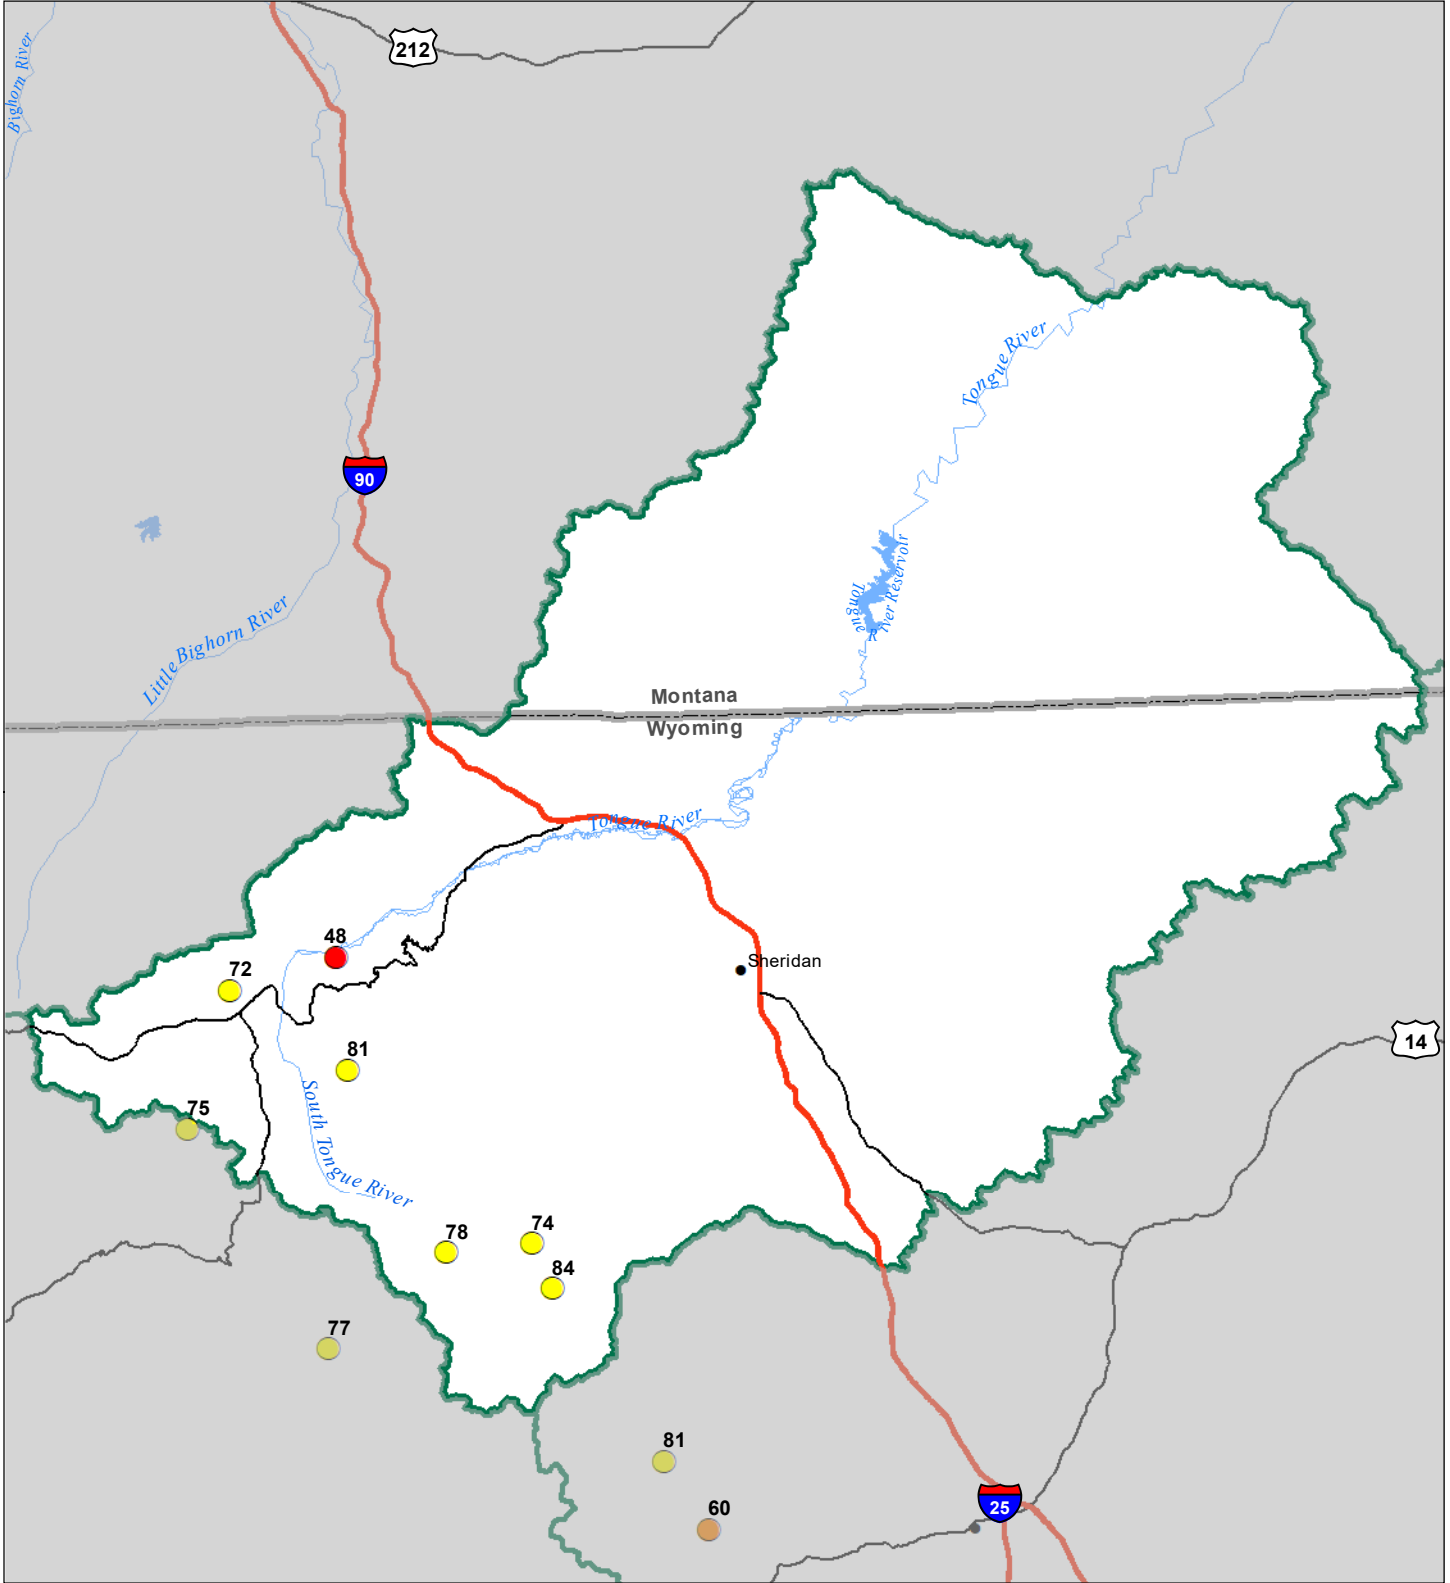

Tongue River Basin Snow Water Equivalent Percentage of Normal April 1, 2024

Snow Water Equivalent Percent of Normal

SNOTEL

- > 150%
- 131 - 150%
- 111 - 130%
- 91 - 110%
- 71 - 90%
- 51 - 70%
- 1 - 50%
- *

Snowcourse

- ✚ > 150%
- ✚ 131 - 150%
- ✚ 111 - 130%
- ✚ 91 - 110%
- ✚ 71 - 90%
- ✚ 51 - 70%
- ✚ 1 - 50%
- ✚ *