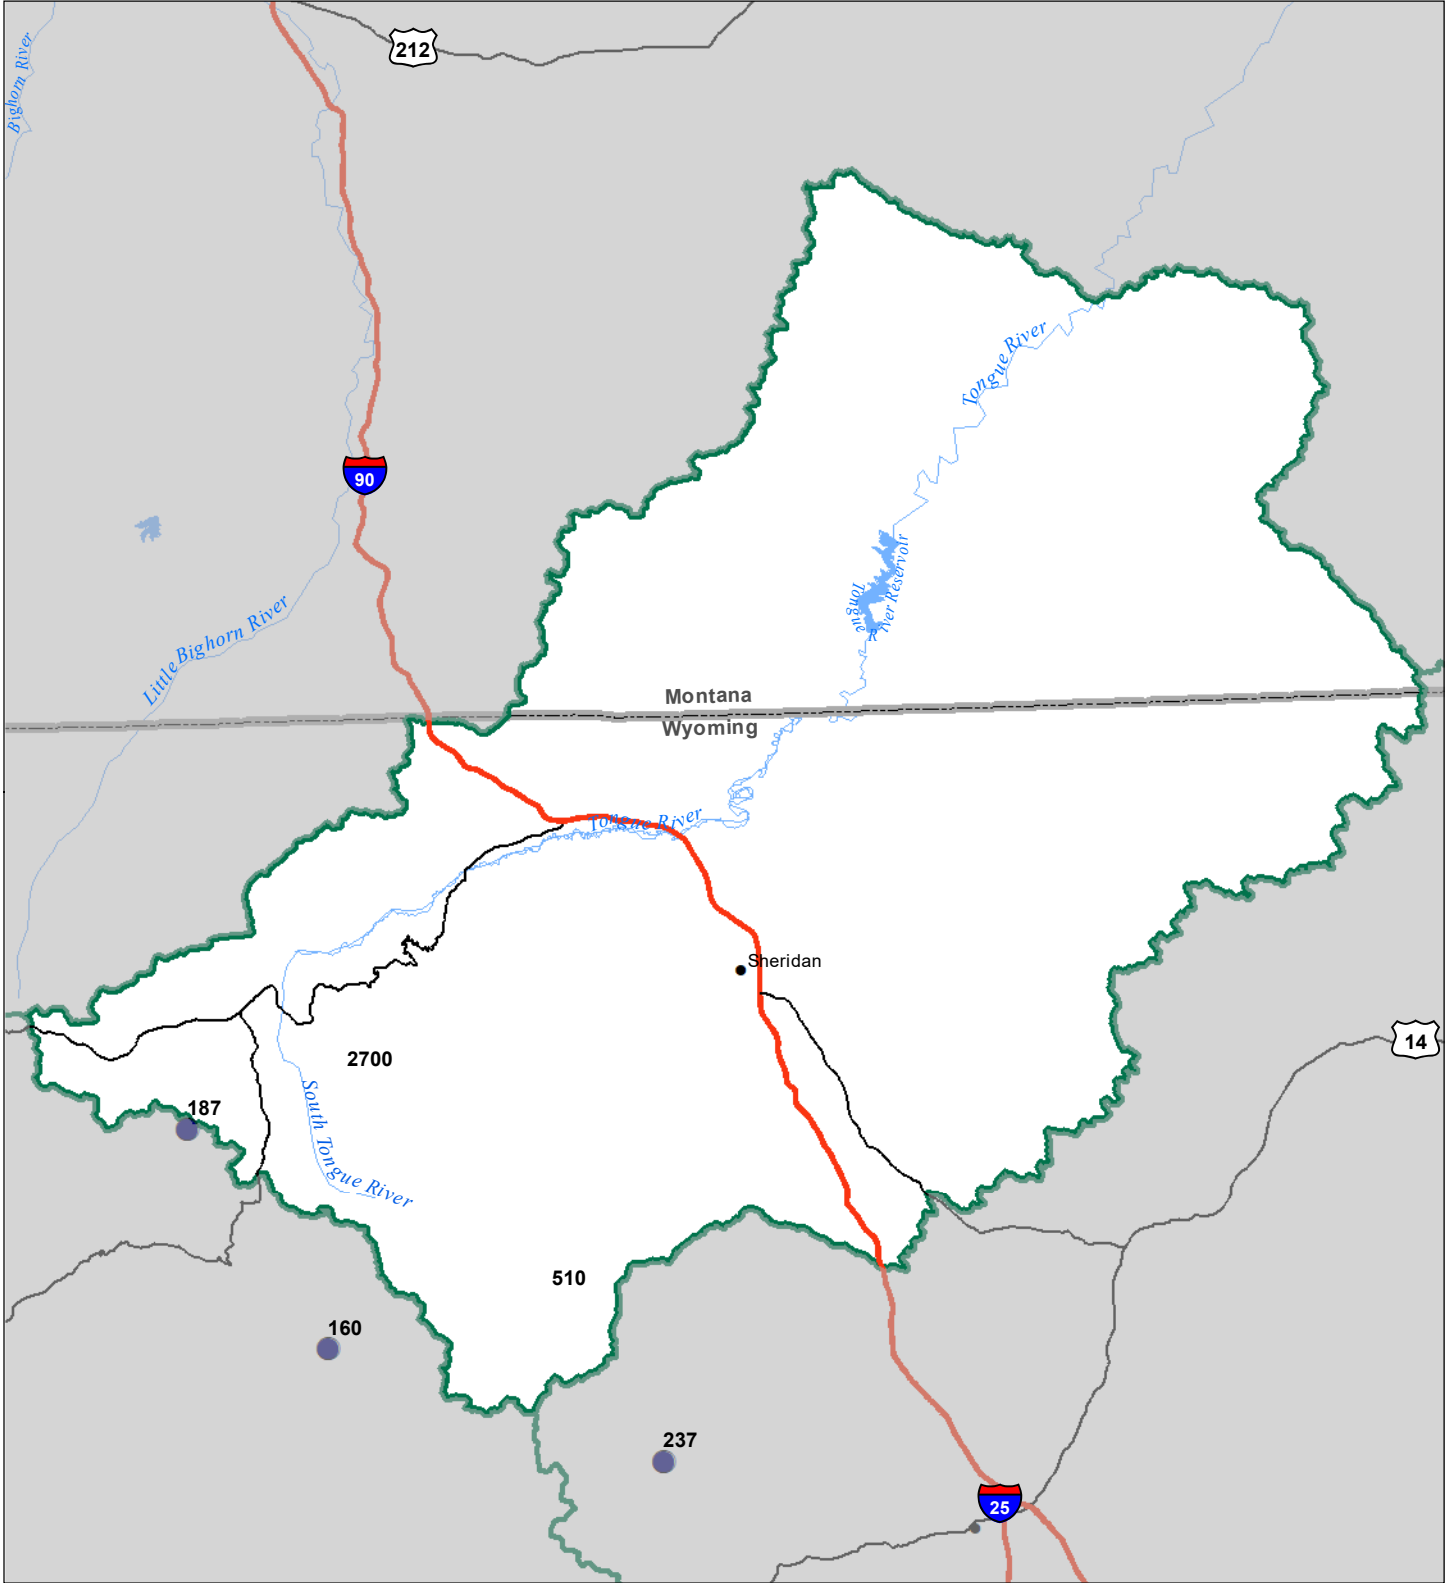

# Tongue River Basin Snow Water Equivalent Percentage of Normal June 1, 2024

### Snow Water Equivalent Percent of Normal

**SNOTEL**

- > 150%
- 131 - 150%
- 111 - 130%
- 91 - 110%
- 71 - 90%
- 51 - 70%
- 1 - 50%
- \*

**Snowcourse**

- ⊕ > 150%
- ⊕ 131 - 150%
- ⊕ 111 - 130%
- ⊕ 91 - 110%
- ⊕ 71 - 90%
- ⊕ 51 - 70%
- ⊕ 1 - 50%
- ⊕ \*