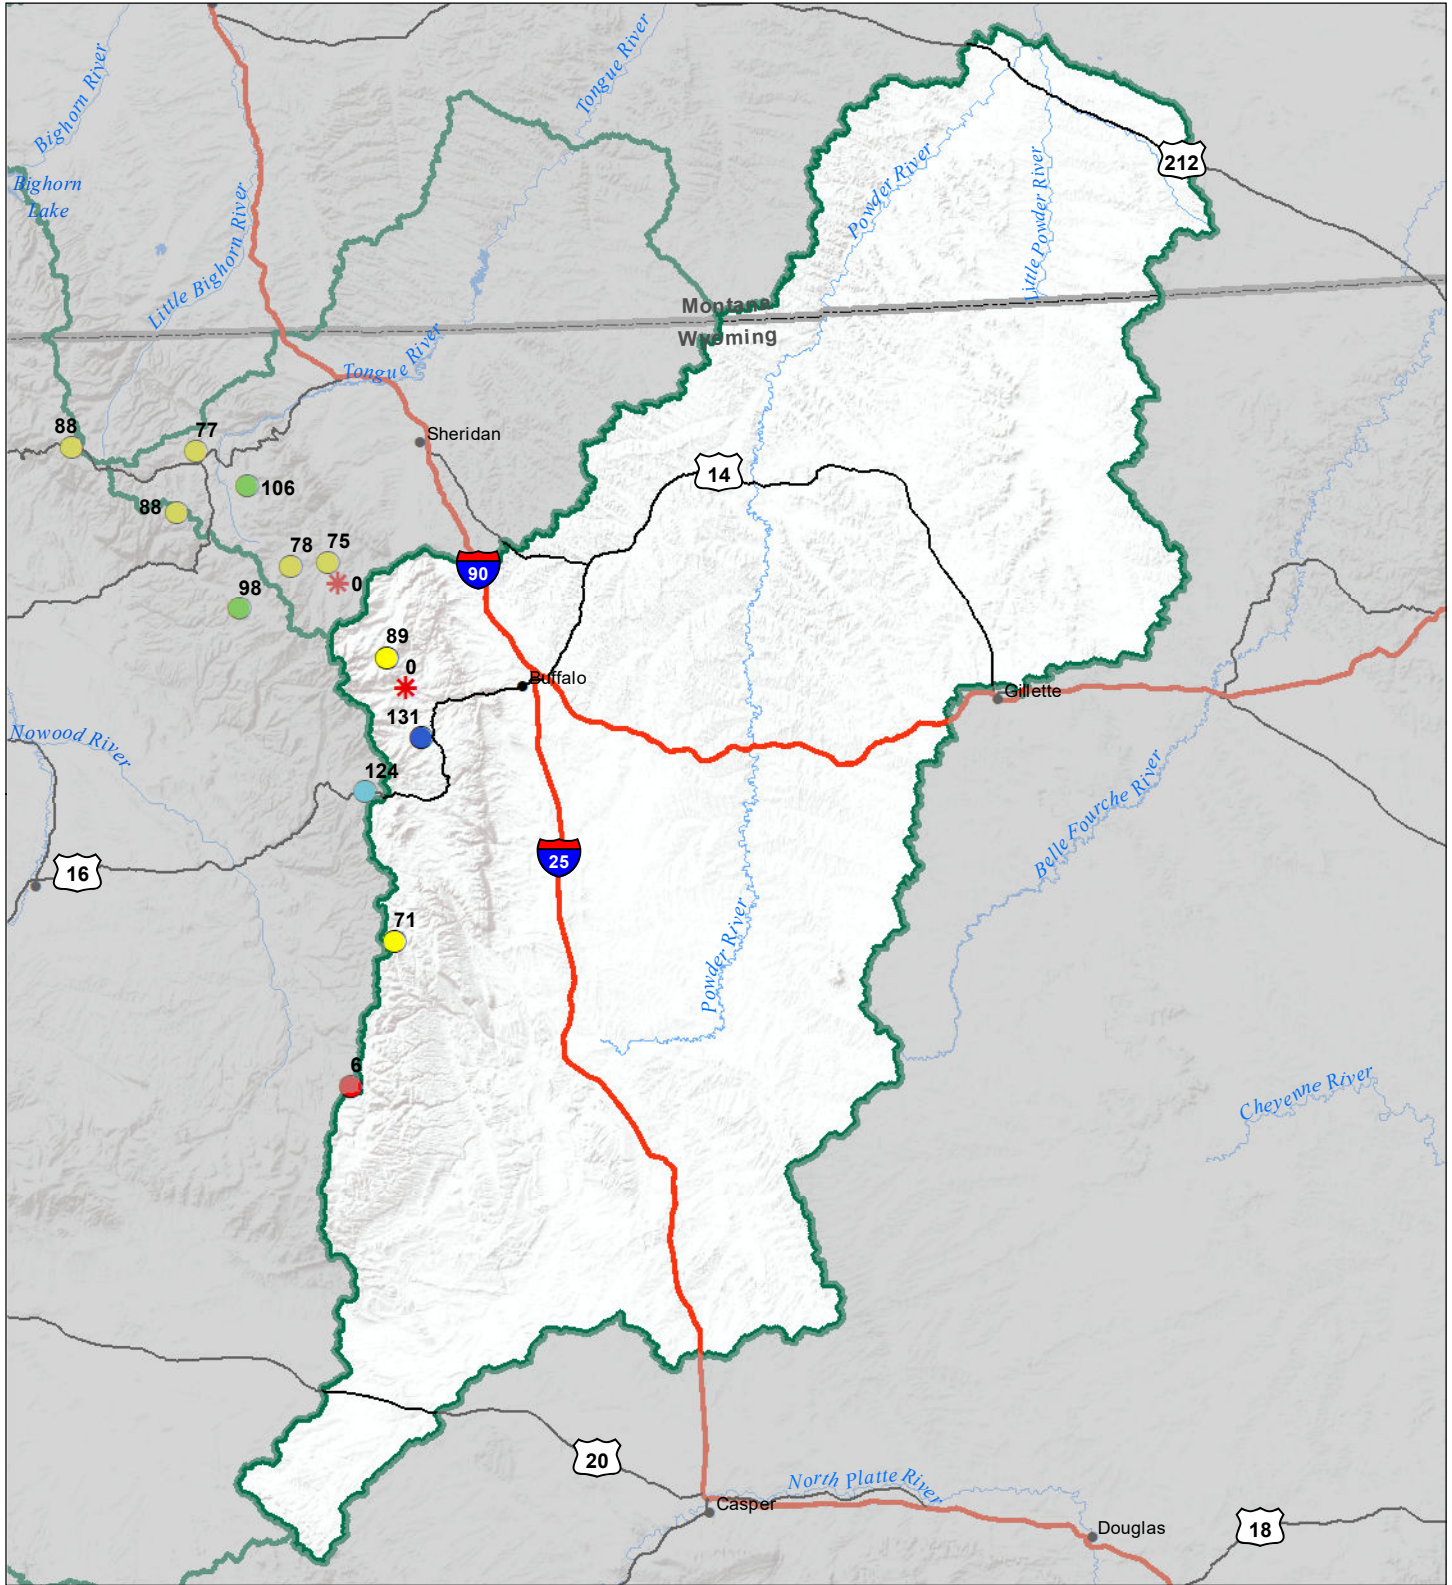

Powder River Basin Snow Water Equivalent Percentage of Normal December 1, 2020

Snow Water Equivalent Percent of Normal

SNOTEL

- > 150%
- 131 - 150%
- 111 - 130%
- 91 - 110%
- 71 - 90%
- 51 - 70%
- 1 - 50%
- *

Snowcourse

- ⊕ > 150%
- ⊕ 131 - 150%
- ⊕ 111 - 130%
- ⊕ 91 - 110%
- ⊕ 71 - 90%
- ⊕ 51 - 70%
- ⊕ 1 - 50%
- ⊕ *